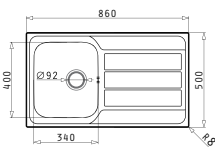

Suitable waste fittings

ATHENA (86X50) 1B 1D

Sink dimensions: 860 x 500mm
Bowl dimensions: 340 x 400 x 180mm
Minimum base unit: 45cm
Bowl overflow

Finish	Ar. number	Bowl position	Waste valve	Packaging
SATIN	100178901	Reversible No tap holes	Ø92mm	Carton sleeve
LINEN	100180401	Reversible No tap holes	Ø92mm	Carton sleeve
POLISHED	101100701	Reversible No tap holes	Ø92mm	Carton sleeve