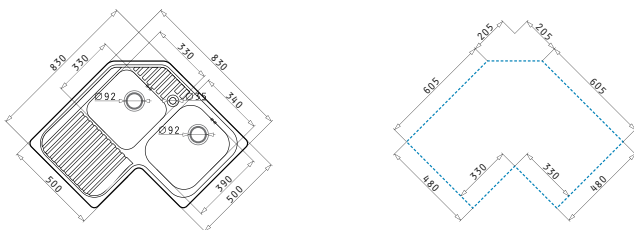

Finish	Ar. number	Bowl position	Waste valves	Packaging
POLISHED	101000001	Bowls right 1 tap hole	Ø92mm	1 item / carton box
LINEN	101000201	Bowls right 1 tap hole	Ø92mm	1 item / carton box

Carton box includes: Waste valves & space saver siphon.

Suitable accessories

525005101
Wooden chopping board

525005001
Steel basket

Included waste fittings

521097301
Waste valve Ø92 with bowl overflow

521058501
Space saver siphon for sinks with 2 bowls of unequal depth