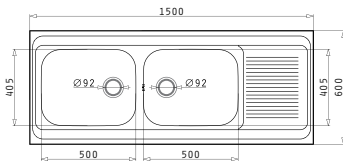

Stainless Steel Sinks

GRANDO (150X60) 2B 1D

Sink dimensions: 1500 x 600mm
Bowl dimensions: 500 x 400 x 300mm / 500 x 400 x 300mm
Minimum base unit: **110cm**

Finish	Ar. number	Bowl position	Waste valves	Overflow	Packaging
POLISHED	100521801	Reversible No tap holes	Ø92mm	No overflow	Carton sleeve
POLISHED	100523501	Reversible No tap holes	Ø92mm	With overflow	Carton sleeve

Suitable waste fittings (for sink without overflow)

521097201
Waste valve Ø92

521055101
Siphon for sinks with 2 bowls of equal depth

Exceptionally deep bowls!

Onset - 4 sides down with wooden frame

Suitable waste fittings (for sink with overflow)

521097301
Waste valve Ø92 with bowl overflow

521097201
Waste valve Ø92

521055101
Siphon for sinks with 2 bowls of equal depth

GRANDO (180X60) 2B 2D

Sink dimensions: 1800 x 600mm
Bowl dimensions: 500 x 400 x 300mm / 500 x 400 x 300mm
Minimum base unit: **110cm**

Finish	Ar. number	Tap holes	Waste valves	Overflow	Packaging
POLISHED	100523101	1 tap hole	Ø92mm	No overflow	Carton sleeve
POLISHED	100523201	1 tap hole	Ø92mm	With overflow	Carton sleeve

Suitable waste fittings (for sink without overflow)

521097201
Waste valve Ø92

521055101
Siphon for sinks with 2 bowls of equal depth

Exceptionally deep bowls!

Onset - 4 sides down with wooden frame

Suitable waste fittings (for sink with overflow)

521097301
Waste valve Ø92 with bowl overflow

521097201
Waste valve Ø92

521055101
Siphon for sinks with 2 bowls of equal depth

GRANDO (200X60) 2B 2D

Sink dimensions: 2000 x 600mm
Bowl dimensions: 500 x 400 x 300mm / 500 x 400 x 300mm
Minimum base unit: **110cm**

Finish	Ar. number	Tap holes	Waste valves	Overflow	Packaging
POLISHED	100523301	1 tap hole	Ø92mm	No overflow	Carton sleeve
POLISHED	100523401	1 tap hole	Ø92mm	With overflow	Carton sleeve