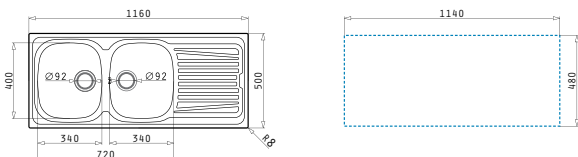

521097201
Waste valve Ø92

521055201
Siphon for sinks with 2 bowls of unequal depth

SPARTA (116X50) 2B 1D

Sink dimensions: 1160 x 500mm
Bowl dimensions: 340 x 400 x 150mm / 340 x 400 x 150mm
Minimum base unit: 80cm
Bowl overflow