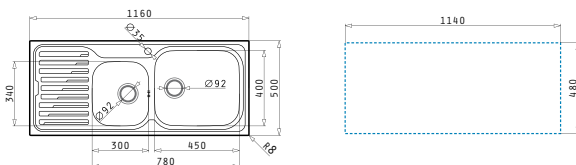

AMALTA PLUS (116X50) 2B 1D RH

Sink dimensions: 1160 x 500mm
Bowl dimensions: 300 x 340 x 180mm / 450 x 400 x 210mm
Minimum base unit: **90cm**
Bowl overflow

Inset

EASYFIX™

Finish	Ar. number	Tap holes	Waste valves	Packaging
POLISHED	107133001	1 tap hole	Ø92mm	Carton sleeve