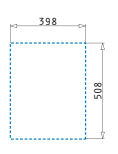

Inset installation