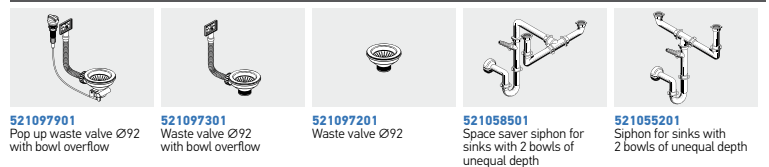

Suitable accessories

Suitable waste fittings

ATHENA EXTRA (100X50) 1 1/2B 1D

Sink dimensions: 1000 x 500mm
Bowl dimensions: 340 x 400 x 180mm / 165 x 290 x 130mm
Minimum base unit: 60cm
Bowl overflow

Finish	Ar. number	Bowl position	Waste valves	Packaging
LINEN	101230001	Reversible No tap holes	Ø92mm	Carton sleeve
POLISHED	101200001	Reversible No tap holes	Ø92mm	Carton sleeve

Suitable accessories

Suitable waste fittings

Stainless Steel Sinks

ATHENA (116X50) 2B 1D

Sink dimensions: 1160 x 500mm
Bowl dimensions: 340 x 400 x 160mm / 340 x 400 x 160mm
Minimum base unit: **80cm**
Bowl overflow