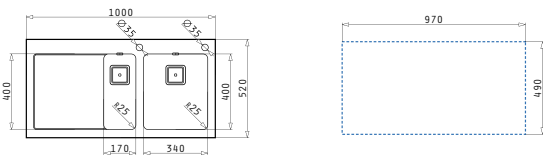

521055801
Siphon for sinks with 1 bowl

Glass / Steel Sinks

CRYSTALON (100X52) 1 1/2B 1D LH

Sink dimensions: 1000 x 520mm
Bowl dimensions: 340 x 400 x 200mm / 170 x 400 x 140mm
Minimum base unit: **60cm**
Bowl overflow

521055201
Siphon for sinks with 2 bowls of unequal depth

CRYSTALON (100X52) 1 1/2B 1D RH

Sink dimensions: 1000 x 520mm
Bowl dimensions: 170 x 400 x 140mm / 340 x 400 x 200mm
Minimum base unit: **60cm**
Bowl overflow