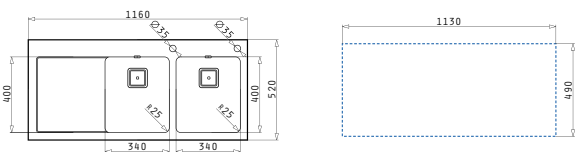

Finish	Ar. number	Tap holes	Waste valves	Packaging
STEEL & BLACK GLASS	109505030	2 tap holes	Square	1 item / carton box

Carton box includes: Pop up waste valve, waste valve & siphon.