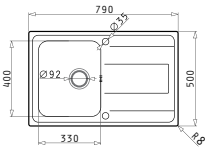

ALEA (79X50) 1B 1D

NEW!

Sink dimensions: 790 x 500mm
Bowl dimensions: 330 x 400 x 190mm
Minimum base unit: 45cm
Bowl overflow

Finish	Ar. number	Bowl position	Waste valve	Packaging
POLISHED	107158601	Reversible 1 +1 tap holes	Ø92mm	Carton sleeve
LINEN	107160801	Reversible 1 +1 tap holes	Ø92mm	Carton sleeve