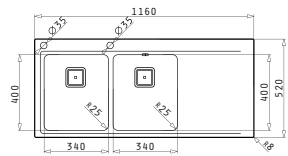

521055201
Siphon for sinks with 2 bowls of unequal depth

LIFETIME GUARANTEE

stainless steel
18/10
AISI 304

PYRAMIS
Kitchen Inspirations

Stainless Steel Sinks

Olynthos

OLYNTHOS (116X52) 2B 1D LH

Sink dimensions: 1160 x 520mm
Bowl dimensions: 340 x 400 x 200mm / 340 x 400 x 200mm
Minimum base unit: 80cm
Bowl overflow