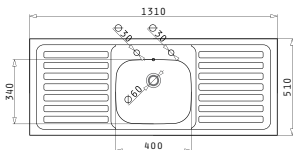

Sink dimensions: 1310 x 510mm
Bowl dimensions: 400 x 340 x 150mm
Minimum base unit: **45cm**
Round bowl overflow