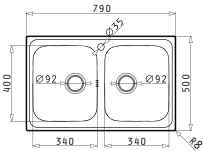

521055201
Siphon for sinks with 2 bowls of unequal depth

LIFETIME GUARANTEE

stainless steel
18/10
AISI 304

PYRAMIS
Kitchen Inspirations

Stainless Steel Sinks

Athena

ATHENA (79X50) 2B

Sink dimensions: 790 x 500mm
Bowl dimensions: 340 x 400 x 160mm / 340 x 400 x 160mm
Minimum base unit: 80cm
Bowl overflow