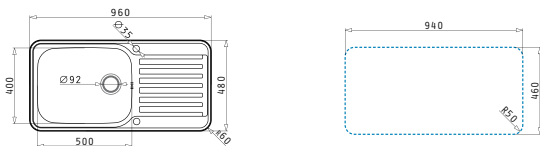

Finish	Ar. number	Bowl position	Waste valve	Packaging
POLISHED	108738801	Reversible 1+1 tap holes	Ø92mm	Carton sleeve
LINEN	108722601	Reversible No tap holes	Ø92mm	Carton sleeve

Suitable accessories

Inset

EASYFIX™

Suitable waste fittings