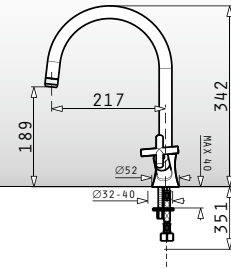

Alegreto classic

Single lever mixer tap with ceramic disc mechanisms

Type	Ar. number
CHROME	095131001

Kitchen Taps