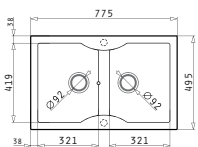

Carton box includes: Waste valve & space saver siphon.

Included waste fittings

521001101
Waste valve Ø92 with bowl overflow

521058301
Space saver siphon for sinks with 1 bowl

PYRATEK AEOLIA (77X50) 2B

Sink dimensions: 775 x 495mm
Bowl dimensions: 321 x 419 x 182mm / 321 x 419 x 182mm
Minimum base unit: 80cm
Bowl overflow