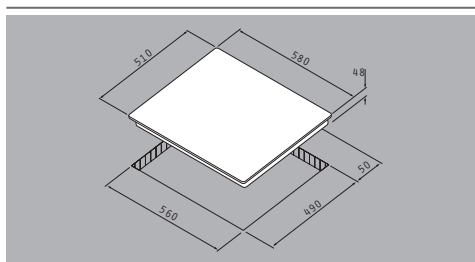

Ar. number

030025303

6 Zones Highlight:

	∅145mm / 1200W
	∅170 / 265mm, 1400 / 2200W
	∅120 / 210mm, 700 / 2100W
	∅145mm / 1200W

Dimensions: 580 x 510mm

Touch controls

9 function levels

Safety lock