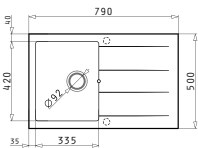

Sink dimensions: 790 x 500mm
Bowl dimensions: 335 x 420 x 186mm
Minimum base unit: 45cm
Bowl overflow

Color	Ar. number	Waste valve	Packaging
SNOW	070070011	Ø92mm	1 item / carton box
CARBON	070070111	Ø92mm	1 item / carton box
BEIGE	070070211	Ø92mm	1 item / carton box
MOCHA	070070311	Ø92mm	1 item / carton box
CHOCOLATE	070070411	Ø92mm	1 item / carton box
IRON GREY	070070511	Ø92mm	1 item / carton box

Carton box includes: Waste valve & space saver siphon.

Inset