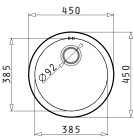

Stainless Steel Sinks

CR

Sink dimensions: $\varnothing 450$ mm
Bowl dimensions: $\varnothing 385 \times 150$ mm
Minimum base unit: **45cm**
Bowl overflow

Finish	Ar. number	Waste valve	Packaging
POLISHED	100034701	$\varnothing 92$mm	10 items / carton box
	100034001	$\varnothing 60$mm	10 items / carton box
LINEN	100034801	$\varnothing 92$mm	10 items / carton box
	100034401	$\varnothing 60$mm	10 items / carton box

Suitable accessories

Inset

EASYFIX™

Suitable waste fittings

CT

Sink dimensions: $\varnothing 450$ mm
Bowl dimensions: $\varnothing 385 \times 30$ mm
Minimum base unit: **45cm**
No overflow

Finish	Ar. number	Waste valve	Packaging
POLISHED	100040701	$\varnothing 60$mm	5 items / carton box

Suitable accessories

Inset

EASYFIX™

Suitable waste fittings

LAUNDRY

Sink dimensions: 550 x 450mm
Bowl dimensions: 400 x 500 x 230mm
Minimum base unit: **60cm**
Bowl overflow

Finish	Ar. number	Waste valve	Packaging
POLISHED	101002001	$\varnothing 92$mm	Carton box

Carton box includes: Waste valve.

Inset

Included waste fittings

Suitable waste fittings