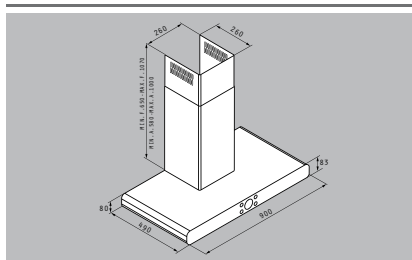

Material: Inox & black glass

Motor: 220W

Width: 90cm

2 LED spots

Extraction rate (free flow): 900m³/h

Controls: Touch

Noise level: 49-69dB

Metallic filters: 3

065935201
Carbon filter
Required: 1