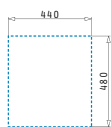

Pyragranite Istros

PYRAGRANITE ISTROS (41X50) 1B

NEW!

Sink dimensions: 410 x 500mm
Bowl dimensions: 340 x 400 x 200mm
Minimum base unit: 40cm
Bowl overflow

Color	Ar. number	Waste valve	Packaging
SNOW	070043111	Ø92mm	1 item / carton box
CARBON	070043211	Ø92mm	1 item / carton box
BEIGE	070043311	Ø92mm	1 item / carton box
MOCHA	070043411	Ø92mm	1 item / carton box
CHOCOLATE	070043511	Ø92mm	1 item / carton box
IRON GREY	070043611	Ø92mm	1 item / carton box

Carton box includes: Waste valve & space saver siphon.

Inset

Suitable accessories

Included waste fittings

PYRAGRANITE ISTROS (46X50) 1B

NEW!

Sink dimensions: 460 x 500mm
Bowl dimensions: 400 x 400 x 200mm
Minimum base unit: 45cm
Bowl overflow

Color	Ar. number	Waste valve	Packaging
SNOW	070043711	Ø92mm	1 item / carton box
CARBON	070043811	Ø92mm	1 item / carton box
BEIGE	070043911	Ø92mm	1 item / carton box
MOCHA	070044011	Ø92mm	1 item / carton box
CHOCOLATE	070044111	Ø92mm	1 item / carton box
IRON GREY	070044211	Ø92mm	1 item / carton box

Carton box includes: Waste valve & space saver siphon.

Inset

Suitable accessories

Included waste fittings