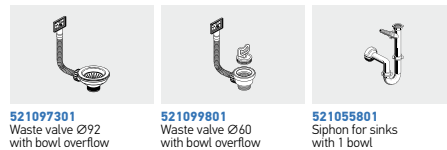

Suitable waste fittings

521097301
Waste valve Ø92 with bowl overflow

521099801
Waste valve Ø60 with bowl overflow

521055801
Siphon for sinks with 1 bowl