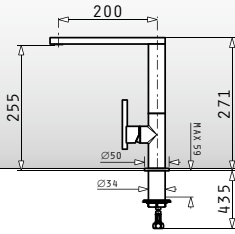

Grazia elegant

Single lever mixer tap with ceramic disc mechanism