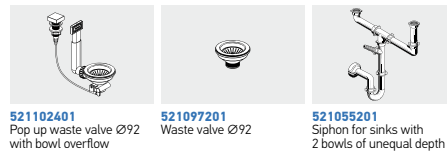

Included waste fittings