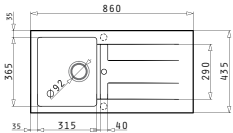

Sink dimensions: 860 x 435mm
Bowl dimensions: 315 x 365 x 195mm
Minimum base unit: 45cm
Drainer overflow

Inset

Color	Ar. number	Waste valve	Packaging
SNOW	070009711	Ø92mm	1 item / carton box
CARBON	070009811	Ø92mm	1 item / carton box
BEIGE	070009911	Ø92mm	1 item / carton box
MOCHA	070010011	Ø92mm	1 item / carton box
CHOCOLATE	070038311	Ø92mm	1 item / carton box
IRON GREY	070038411	Ø92mm	1 item / carton box

Carton box includes: Waste valve & space saver siphon.