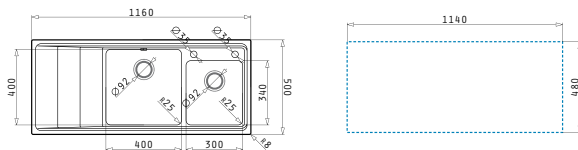

Carton box includes: Pop up waste valve, waste valve & siphon.

Suitable accessories

Included waste fittings

STUDIO (116X50) 2B 1D RH

Sink dimensions: 1160 x 500mm
Bowl dimensions: 400 x 400 x 200mm / 300 x 340 x 170mm
Minimum base unit: **80cm**
Bowl overflow