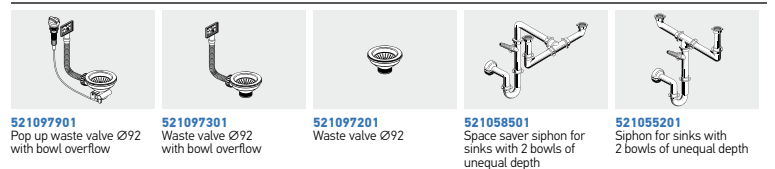

ATHENA (86X50) 1B 1D FM

Sink dimensions: 860 x 500mm
Bowl dimensions: 340 x 400 x 180mm
Minimum base unit: **45cm**
Bowl overflow

Finish	Ar. number	Bowl position	Waste valve	Packaging
POLISHED	101140401	Reversible No tap holes	Ø92mm	Carton sleeve

Suitable accessories

Suitable waste fittings

ATHENA (100X50) 1 1/2B 1D FM

Sink dimensions: 1000 x 500mm
Bowl dimensions: 340 x 400 x 160mm / 170 x 275 x 90mm
Minimum base unit: **60cm**
Bowl overflow

Finish	Ar. number	Bowl position	Waste valves	Packaging
POLISHED	101140601	Reversible No tap holes	Ø92mm	Carton sleeve

Suitable accessories

Suitable waste fittings

Athena Series

Athena

ATHENA (62X50) 1B 1D

Sink dimensions: 620 x 500mm
Bowl dimensions: 340 x 400 x 180mm
Minimum base unit: 45cm
Bowl overflow

Finish	Ar. number	Bowl position	Waste valve	Packaging
SATIN	100187101	Reversible 1+1 tap holes	Ø92mm	Carton sleeve
LINEN	100187201	Reversible 1+1 tap holes	Ø92mm	Carton sleeve
POLISHED	101104701	Reversible 1+1 tap holes	Ø92mm	Carton sleeve

Suitable accessories

Suitable waste fittings

ATHENA EXTRA (62X50) 1 1/2B

Sink dimensions: 620 x 500mm
Bowl dimensions: 340 x 400 x 180mm / 165 x 290 x 130mm
Minimum base unit: 60cm
Bowl overflow

Finish	Ar. number	Bowl position	Waste valves	Packaging
LINEN	101230401	Reversible 1+1 tap holes	Ø92mm	Carton sleeve
POLISHED	101200401	Reversible 1+1 tap holes	Ø92mm	Carton sleeve