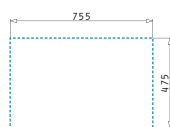

Carton box includes: Waste valve & space saver siphon.

Included waste fittings

521001101
Waste valve Ø92 with bowl overflow

521058301
Space saver siphon for sinks with 1 bowl

PYRATEK AEOLIA (77X50) 2B

Sink dimensions: 775 x 495mm
Bowl dimensions: 321 x 419 x 182mm / 321 x 419 x 182mm
Minimum base unit: 80cm
Bowl overflow