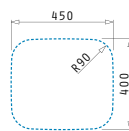

Outer dimensions: 472 x 422mm
Bowl dimensions: 450 x 400 x 200mm
Minimum base unit: **50cm**
Bowl overflow

Finish	Ar. number	Waste valve	Packaging
POLISHED	10009901	Ø92mm	5 items / carton box