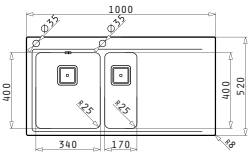

521055801
Siphon for sinks with 1 bowl

Stainless Steel Sinks

OLYNTHOS (100X52) 1 1/2B 1D LH

Sink dimensions: 1000 x 520mm
Bowl dimensions: 340 x 400 x 200mm / 170 x 400 x 140mm
Minimum base unit: 60cm
Bowl overflow