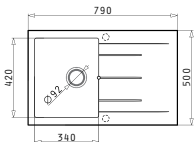

521058301
Space saver siphon for
sinks with 1 bowl

Pyragranite Sinks

PYRAGRANITE ALAZIA (79X50) 1B 1D

Sink dimensions: 790 x 500mm
Bowl dimensions: 340 x 420 x 205mm
Minimum base unit: 45cm
Bowl overflow