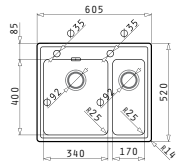

PYRAMIS
Kitchen Inspirations

Stainless Steel Sinks

Pella

PELLA (60,5X52) 1 1/2B LH

Sink dimensions: 605 x 520mm
Bowl dimensions: 340 x 400 x 200mm / 170 x 400 x 140mm
Minimum base unit: 60cm
Bowl overflow