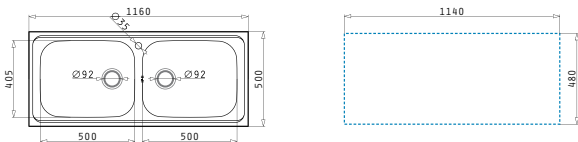

PYRAMIS
Kitchen Inspirations

Stainless Steel Sinks

BS Inset / Profondo

PROFONDO (116X50) 2B

Sink dimensions: 1160 x 500mm
Bowl dimensions: 500 x 400 x 300mm / 500 x 400 x 300mm
Minimum base unit: **110cm**
Bowl overflow