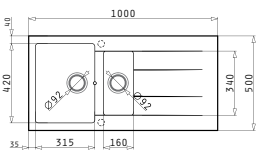

521001001
Waste valve Ø92

521058401
Space saver siphon for sinks with 2 bowls of equal depth

PYRAGRANITE ATHLOS (100X50) 1 1/2B 1D

Sink dimensions: 1000 x 500mm
Bowl dimensions: 315 x 420 x 186mm / 160 x 340 x 150mm
Minimum base unit: 60cm
Bowl overflow