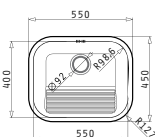

Sink dimensions: 550 x 450mm
Bowl dimensions: 400 x 500 x 230mm
Minimum base unit: **60cm**
Bowl overflow