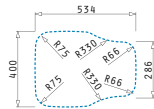

LIFETIME GUARANTEE

stainless steel
18/10
AISI 304

PYRAMIS
Kitchen Inspirations

Stainless Steel Sinks

Dione

DIONE (59X46) 1 1/2B REV

Sink dimensions: 590 x 456mm
Bowl dimensions: 340 x 400 x 180mm / 165 x 288 x 120mm
Minimum base unit: **60cm**
Bowl overflow