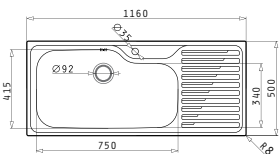

Suitable accessories

Suitable waste fittings

TITAN (116X50) 1B 1D

Sink dimensions: 1160 x 500mm
Bowl dimensions: 750 x 415 x 200mm
Minimum base unit: 90cm
Bowl overflow

Finish	Ar. number	Tap holes	Waste valve	Packaging
SATIN	100144501	1 tap hole	Ø92mm	Carton sleeve
LINEN	100144601	1 tap hole	Ø92mm	Carton sleeve