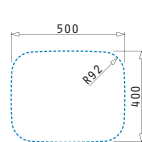

Outer dimensions: 523 x 424mm
Bowl dimensions: 500 x 400 x 200mm
Minimum base unit: **60cm**
Bowl overflow

Finish	Ar. number	Waste valve	Packaging
POLISHED	10008401	Ø92mm	4 items / carton box