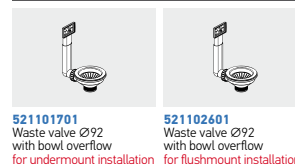

Included waste fittings