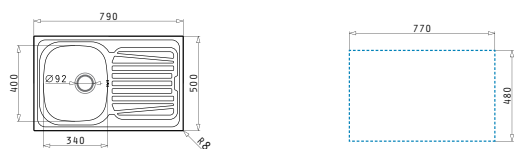

Finish	Ar. number	Bowl position	Waste valve	Packaging
SATIN	100125701	Reversible No tap holes	Ø92mm	Carton sleeve
LINEN	100131201	Reversible No tap holes	Ø92mm	Carton sleeve

Suitable accessories

Inset

EASYFIX™

Suitable waste fittings