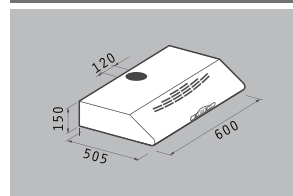

065099801
Carbon filter
Required: 2

Color: white / brown / inox

Width: 60cm

Extraction rate (free flow): 450m³/h

Noise level: 51-68dB | Motor: 2 x 110W

Halogen lamps

Controls: Sliding buttons

Metallic filters: 2

Standard 70cm with Metallic Filters *essential*

Energy class **E**

Energy class **E**

Color Ar. number

WHITE **065100401**

BROWN **065100501**