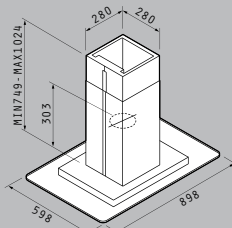

Cookerhoods

Cielo Ceiling premium

Energy class **D**

Ar. number

065018501

Material: Inox & safety glass

Motor: Turbo / 250W

Width: 90 x 60cm

2 halogen spots

Extraction rate (free flow): 850m³/h

Controls: Electronic buttons

Noise level: 48-71dB

Metallic filters: 1

065941401
Carbon filter
Required: 2