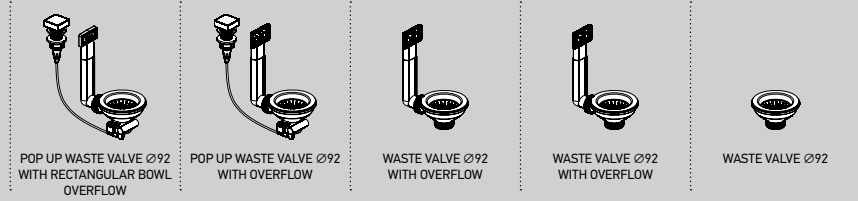

Waste valves

521102401

521102101

521101701

521102601

521097201

STUDIO

STUDIO (86X50) 1B 1D REV	●				
STUDIO (86X50) 2B	●				●
STUDIO (100X50) 1B 1D REV	●				
STUDIO (100X50) 1 1/2B 1D LH / RH	●				●
STUDIO (116X50) 2B 1D LH / RH	●				●
STUDIO (116X50) 2B 1D REV	●				●

PELLA

PELLA (41X52) 1B	●				
PELLA (47X52) 1B	●				
PELLA (57X52) 1B	●				
PELLA (60,5X52) 1 1/2B LH / RH	●				●

ISTROS

ISTROS (40X40) 1B		●		●	
ISTROS (50X40) 1B		●		●	
ISTROS (74X40) 1B		●		●	

ISTROS FM

ISTROS (55X51) 1B FM		●			●
ISTROS (75,5X51) 1B FM		●			●
ISTROS (75,5X51) 2B FM		●			●●