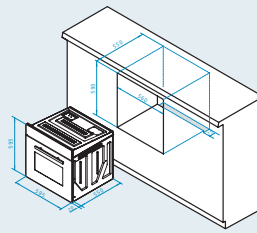

Energy class **A**

Ar. number

034006901

Dimensions: 595 x 595 x 570mm

6 functions

Capacity: 62 litres

Push-pull buttons

Digital auto programmer

Double glazed door

Removable inner glass

Easy to clean enamelled cavity

Included:

1 grid

1 tray