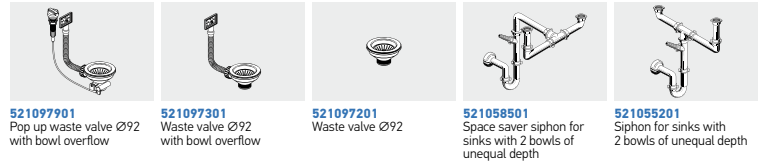

Sink dimensions: 1000 x 500mm
Bowl dimensions: 340 x 400 x 160mm / 170 x 275 x 90mm
Minimum base unit: 60cm
Bowl overflow

Finish	Ar. number	Bowl position	Waste valves	Packaging
SATIN	100179101	Reversible No tap holes	Ø92mm	Carton sleeve
LINEN	100180601	Reversible No tap holes	Ø92mm	Carton sleeve
POLISHED	101100901	Reversible No tap holes	Ø92mm	Carton sleeve

Suitable accessories

Suitable waste fittings

ATHENA EXTRA (100X50) 1 1/2B 1D

Sink dimensions: 1000 x 500mm
Bowl dimensions: 340 x 400 x 180mm / 165 x 290 x 130mm
Minimum base unit: 60cm
Bowl overflow

Finish	Ar. number	Bowl position	Waste valves	Packaging
LINEN	101230001	Reversible No tap holes	Ø92mm	Carton sleeve
POLISHED	101200001	Reversible No tap holes	Ø92mm	Carton sleeve