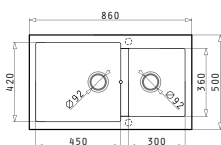

Color	Ar. number	Waste valves	Packaging
SNOW	079811711	Ø92mm	1 item / carton box
CARBON	079811811	Ø92mm	1 item / carton box
BEIGE	079811911	Ø92mm	1 item / carton box
MOCHA	079812011	Ø92mm	1 item / carton box
CHOCOLATE	070037511	Ø92mm	1 item / carton box
IRON GREY	070037611	Ø92mm	1 item / carton box

Carton box includes: Waste valves & space saver siphon.

Inset