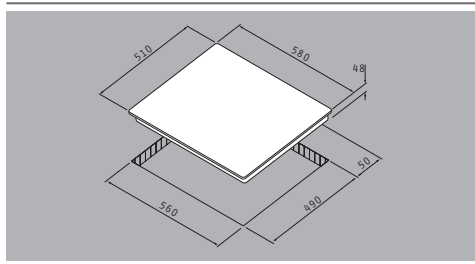

Dimensions: 580 x 510mm

Touch controls

9 function levels

Safety lock

Residual heat indicator

Timer

Overflow safety device

2 booster hobs

Hob 58HL 632 Touch Beveled independent

Ar. number

030025303