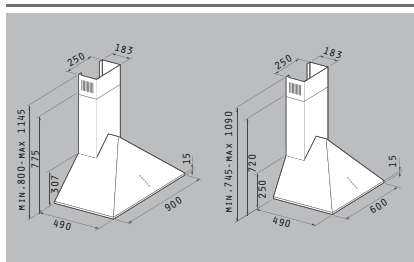

Cookerhoods

Pyramid Chimney classic

	Width	Ar. number
Energy class D	90cm	065007101
Energy class D	60cm	065007001

Material: Inox

Width: 90cm / 60cm

Extraction rate (free flow): 850m³/h

Noise level: 39-65dB

Motor: Turbo / 250W

Halogen lamps

Controls: Electronic buttons

Metallic filters: 3 (90cm), 2 (60cm)

065099801
Carbon filter
Required: 2

Round Chimney classic

	Width	Ar. number
Energy class D	90cm	065017901
Energy class D	60cm	065017801