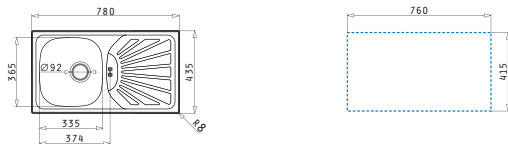

Sink dimensions: 780 x 435mm
Bowl dimensions: 335 x 365 x 150mm
Minimum base unit: 45cm
Drainer overflow

Finish	Ar. number	Bowl position	Waste valve	Packaging
SATIN	100138601	Reversible / No tap holes	Ø92mm	Carton sleeve
	100125001	Reversible / No tap holes	Ø60mm	Carton sleeve
LINEN	100138701	Reversible / No tap holes	Ø92mm	Carton sleeve
	100138401	Reversible / No tap holes	Ø60mm	Carton sleeve