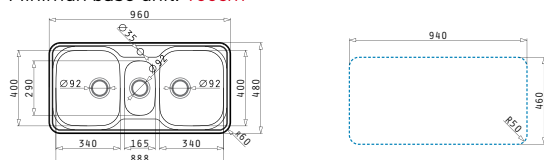

Sink dimensions: 960 x 480mm
Bowl dimensions: 340 x 400 x 190mm / 165 x 290 x 130mm / 340 x 400 x 190mm
Minimum base unit: 100cm