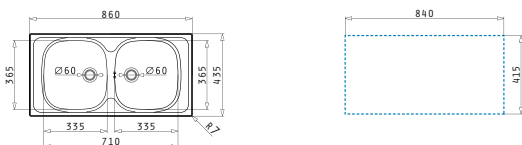

E33/33

Sink dimensions: 860 x 435mm
Bowl dimensions: 335 x 365 x 150mm / 335 x 365 x 150mm
Minimum base unit: **80cm**
Bowl overflow

Finish	Ar. number	Tap holes	Waste valves	Packaging
SATIN	100150801	1 tap hole	Ø60mm	Carton sleeve
LINEN	100150901	1 tap hole	Ø60mm	Carton sleeve