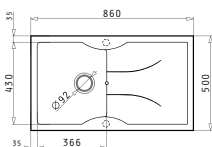

Inset

Color	Ar. number	Waste valve	Packaging
GRANO	070076011	Ø92mm	1 item / carton box
CRISTALO BIANCO	070075911	Ø92mm	1 item / carton box
CHAMPAGNE	070022311	Ø92mm	1 item / carton box
GRAPHITE	070076111	Ø92mm	1 item / carton box

Carton box includes: Waste valve & space saver siphon.