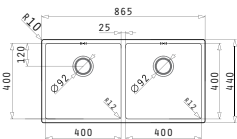

Outer dimensions: 865 x 440mm
Bowl dimensions: 400 x 400 x 200mm / 400 x 400 x 200mm
Minimum base unit: **90cm**
Bowl overflow

Undermount installation