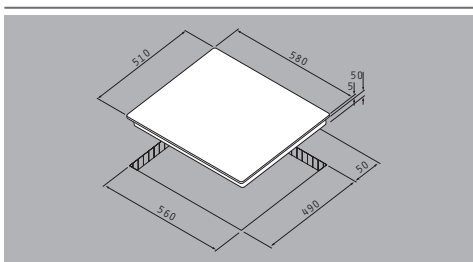

Hob 58HL 436 Touch Frameless independent

Ar. number

030025401

4 Zones Highlight:

	Ø145mm / 1200W
	Ø180mm / 1800W
	Ø210mm / 2100W
	Ø145mm / 1200W

Dimensions: 580 x 510mm

Touch controls

9 function levels

Safety lock

Residual heat indicator

Timer

Overflow safety device

Rapid heating

Hob Gas & Ceramic (2+3) independent

Ar. number

030059901

3 Zones Highlight + 2 Gas Zones:

	Ø120 / 180mm, 700 / 1700W
	3000W
	Ø145mm / 1200W
	1000W

Ceramic hobs

Touch controls

9 function levels

Safety lock

Residual heat indicator

Timer

Rapid heating

Gas hobs

6 function levels

Extra safety device for every burner

Automatic ignition (in the knobs)

Accessories set for gas bottle adaptation

Cast iron pan support