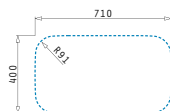

DIONE (77X46) 2B

Sink dimensions: 766 x 456mm
Bowl dimensions: 340 x 400 x 180mm / 340 x 400 x 180mm
Minimum base unit: **80cm**
Bowl overflow

Finish	Ar. number	Tap holes	Waste valves	Packaging
POLISHED	109400630	No tap holes	Ø92mm	1 item / carton box