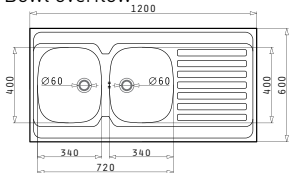

Sink dimensions: 1200 x 600mm
Bowl dimensions: 340 x 400 x 150mm / 340 x 400 x 150mm
Minimum base unit: **80cm**
Bowl overflow

Finish	Ar. number	Bowl position	Waste valves	Bending type
SATIN	100118101	Reversible No tap holes	Ø60mm	4 sides down