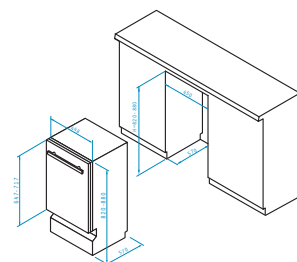

Dishwasher DWF 45Fi

Ar. number

033000701

Energy class **A+**

- Width: 45cm
- Capacity: 10 place settings
- Panel color: Black
- Noise level: 49dB
- Number of programs: 6
- Program temperatures: 40°-50°-65°-70°
- Aqua stop system
- Operation switch: Electronic
- Program indication: Electronic
- On/off function light
- Rinsing light
- Salt light
- Inox filter
- Water softener system
- Washing efficiency class: A
- Drying efficiency class: A