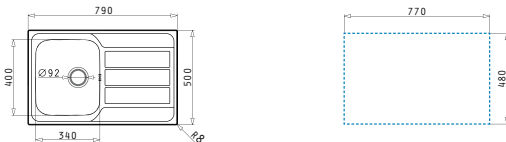

Suitable accessories

Suitable waste fittings

ATHENA EXTRA (62X50) 1 1/2B

Sink dimensions: 620 x 500mm
Bowl dimensions: 340 x 400 x 180mm / 165 x 290 x 130mm
Minimum base unit: 60cm
Bowl overflow

Finish	Ar. number	Bowl position	Waste valves	Packaging
LINEN	101230401	Reversible 1+1 tap holes	Ø92mm	Carton sleeve
POLISHED	101200401	Reversible 1+1 tap holes	Ø92mm	Carton sleeve

Suitable accessories

Suitable waste fittings

Stainless Steel Sinks

ATHENA (79X50) 1B 1D

Sink dimensions: 790 x 500mm
Bowl dimensions: 340 x 400 x 180mm
Minimum base unit: **45cm**
Bowl overflow

Finish	Ar. number	Bowl position	Waste valve	Packaging
SATIN	100178701	Reversible No tap holes	Ø92mm	Carton sleeve
LINEN	100180101	Reversible No tap holes	Ø92mm	Carton sleeve
POLISHED	101100501	Reversible No tap holes	Ø92mm	Carton sleeve