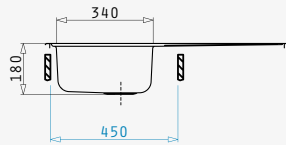

Minimum base unit

The stated size refers to the minimum sized base unit required to fit the sink bowl(s), overflow, waste pipework & mixer tap.