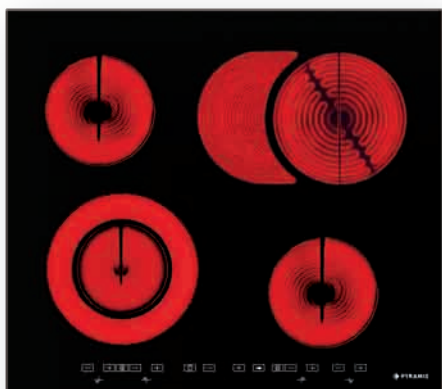

Ar. number

030025303

6 Zones Highlight:

	∅145mm / 1200W
	∅170 / 265mm, 1400 / 2200W
	∅120 / 210mm, 700 / 2100W
	∅145mm / 1200W

Dimensions: 580 x 510mm

Touch controls

9 function levels

Safety lock