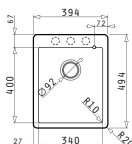

Pyragranite Istros Flushmount

PYRAGRANITE ISTROS (41X50) 1B FM

NEW!

Sink dimensions: 394 x 494mm
Bowl dimensions: 340 x 400 x 200mm
Minimum base unit: **40cm**
Bowl overflow

Color	Ar. number	Waste valve	Packaging
SNOW	070046711	Ø92mm	1 item / carton box
CARBON	070046811	Ø92mm	1 item / carton box
BEIGE	070046911	Ø92mm	1 item / carton box
MOCHA	070047011	Ø92mm	1 item / carton box
CHOCOLATE	070047111	Ø92mm	1 item / carton box
IRON GREY	070047211	Ø92mm	1 item / carton box

Carton box includes: Waste valve & space saver siphon.

Suitable accessories

Included waste fittings

PYRAGRANITE ISTROS (46X50) 1B FM

NEW!

Sink dimensions: 444 x 494mm
Bowl dimensions: 400 x 400 x 200mm
Minimum base unit: **45cm**
Bowl overflow

Color	Ar. number	Waste valve	Packaging
SNOW	070047311	Ø92mm	1 item / carton box
CARBON	070047411	Ø92mm	1 item / carton box
BEIGE	070047511	Ø92mm	1 item / carton box
MOCHA	070047611	Ø92mm	1 item / carton box
CHOCOLATE	070047711	Ø92mm	1 item / carton box
IRON GREY	070047811	Ø92mm	1 item / carton box

Carton box includes: Waste valve & space saver siphon.

Suitable accessories

Included waste fittings