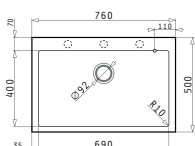

Included waste fittings

521001101
Waste valve Ø92 with bowl overflow

521058301
Space saver siphon for sinks with 1 bowl

Pyragranite Istros

PYRAGRANITE ISTROS (76X50) 1B

Sink dimensions: 760 x 500mm
Bowl dimensions: 690 x 400 x 200mm
Minimum base unit: 80cm
Bowl overflow