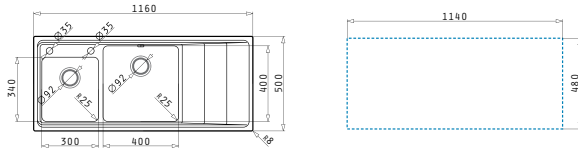

Stainless Steel Sinks

STUDIO (116X50) 2B 1D LH

Sink dimensions: 1160 x 500mm
Bowl dimensions: 300 x 340 x 170mm / 400 x 400 x 200mm
Minimum base unit: **80cm**
Bowl overflow

Finish	Ar. number	Tap holes	Waste valves	Packaging
POLISHED	107149630	2 tap holes	Ø92mm	1 item / carton box