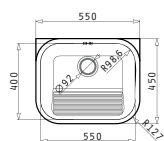

Inset Bowls

LAUNDRY WALL MOUNTED

Sink dimensions: 550 x 450mm
Bowl dimensions: 400 x 500 x 230mm
Bowl overflow

Finish	Ar. number	Waste valve	Packaging
POLISHED	101004401	Ø92mm	Carton box

Carton box includes: Waste valve.