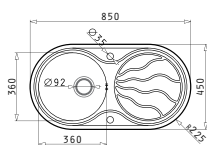

Inset

EASYFIX™

Suitable waste fittings

521097301
Waste valve Ø92
with bowl overflow

521055801
Siphon for sinks
with 1 bowl

SR TWIG 1B 1D

Sink dimensions: 850 x 450mm
Bowl dimensions: Ø360 x 150mm
Minimum base unit: 45cm
Bowl overflow