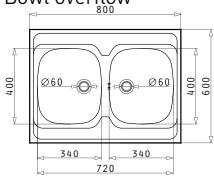

INTERNATIONAL (80X60) 2B

Sink dimensions: 800 x 600mm
Bowl dimensions: 340 x 400 x 150mm / 340 x 400 x 150mm
Minimum base unit: **80cm**
Bowl overflow

Finish	Ar. number	Tap holes	Waste valves	Bending type
SATIN	100103501	No tap holes	Ø60mm	3 sides down