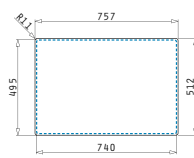

521102601
Waste valve Ø92 with bowl overflow

521058301
Space saver siphon for sinks with 1 bowl

Also suitable:

521102101
Pop up waste valve Ø92 with bowl overflow

ISTROS (75,5X51) 2B FM

Sink dimensions: 755 x 510mm
Bowl dimensions: 340 x 400 x 200mm / 340 x 400 x 200mm
Minimum base unit: **80cm**
Bowl overflow