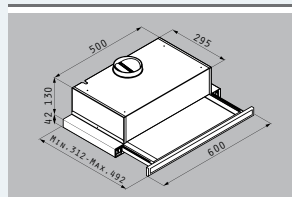

065949201
Carbon filter
Required: 2

Material: Inox & black glass

Width: 60cm

Extraction rate (free flow): 550m³/h

Noise level: 52-64dB | Motor: 2 x 85W

Halogen lamps

Controls: Push buttons

Metallic filters: 2