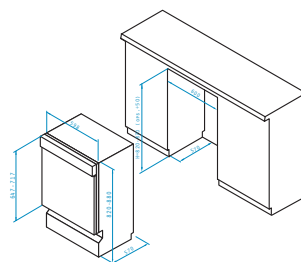

Dishwashers

Dishwasher DWG 60SI

Ar. number

033000801

Energy class **A+**

Width: 60cm

Capacity: 12 place settings

Panel color: Silver

Noise level: 49dB

Number of programs: 4

Program temperatures: 40°-50°-65°

Aqua stop system

Operation switch: Electronic

On/off function light

Inox filter

Water softener system

Washing efficiency class: A

Drying efficiency class: A