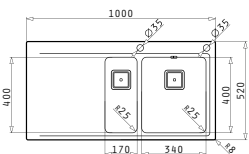

Flushmount installation