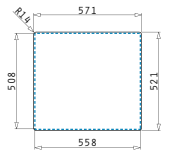

521055801
Siphon for sinks with 1 bowl

Stainless Steel Sinks

PELLA (57X52) 1B

Sink dimensions: 570 x 520mm
Bowl dimensions: 500 x 400 x 200mm
Minimum base unit: **60cm**
Bowl overflow

Flushmount installation