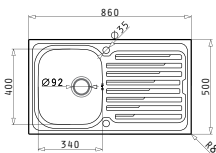

521055101
Siphon for sinks with 2 bowls of equal depth

AMALTIA (86X50) 1B 1D

Sink dimensions: 860 x 500mm
Bowl dimensions: 340 x 400 x 190mm
Minimum base unit: **45cm**
Bowl overflow

Finish	Ar. number	Bowl position	Waste valve	Packaging
POLISHED	107118001	Reversible No tap holes	Ø92mm	Carton sleeve
LINEN	107118901	Reversible No tap holes	Ø92mm	Carton sleeve
POLISHED	107120501	Reversible 1+1 tap holes	Ø92mm	Carton sleeve
LINEN	107120601	Reversible 1+1 tap holes	Ø92mm	Carton sleeve