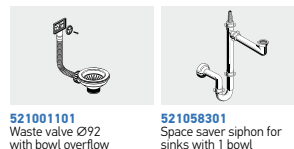

Included waste fittings

521001101
Waste valve Ø92
with bowl overflow

521058301
Space saver siphon for
sinks with 1 bowl