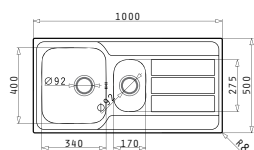

Suitable accessories

Suitable waste fittings

ATHENA (100X50) 1 1/2B 1D FM

Sink dimensions: 1000 x 500mm
Bowl dimensions: 340 x 400 x 160mm / 170 x 275 x 90mm
Minimum base unit: **60cm**
Bowl overflow

Finish	Ar. number	Bowl position	Waste valves	Packaging
POLISHED	101140601	Reversible No tap holes	Ø92mm	Carton sleeve