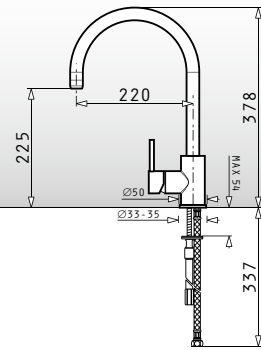

Gusto premium

Single lever mixer tap with ceramic disc mechanism

Type

Ar. number

CHROME

095071001