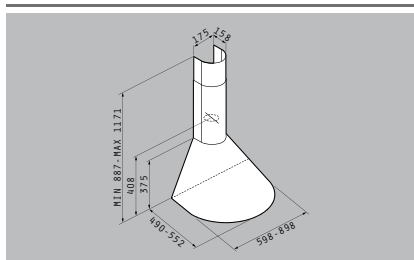

Material: Inox

Width: 90cm / 60cm

Extraction rate (free flow): 650m³/h

Noise level: 43-66dB

Motor: 180W

Halogen lamps

Controls: Sliding buttons

Metallic filters: 2 (90cm), 2 (60cm)

065941301
Carbon filter
Required: 2