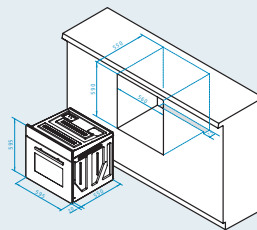

Energy class **A**

Ar. number

034006801

Dimensions: 595 x 595 x 570mm

6 functions

Capacity: 66 litres

Analog timer

Double glazed door

Removable inner glass

Side racks

Easy to clean enamelled cavity

Included:

1 grid

1 tray