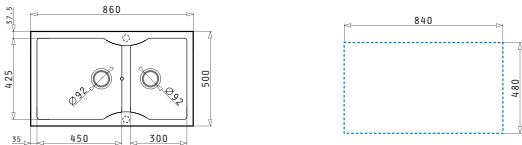

Color	Ar. number	Waste valves	Packaging
GRANO	070032611	Ø92mm	1 item / carton box
CRISTALO BIANCO	070032711	Ø92mm	1 item / carton box
CHAMPAGNE	070032811	Ø92mm	1 item / carton box
GRAPHITE	070076411	Ø92mm	1 item / carton box

Carton box includes: Waste valves & space saver siphon.

Included waste fittings