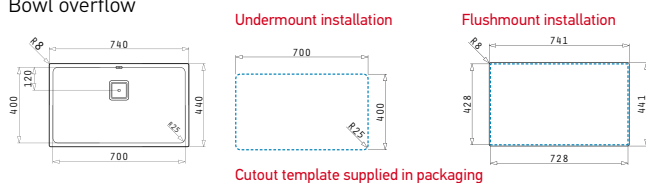

LUME (50X40) 1B

Outer dimensions: 540 x 440mm
Bowl dimensions: 500 x 400 x 200mm
Minimum base unit: 60cm
Bowl overflow

Finish	Ar. number	Installation type	Waste valve	Packaging
POLISHED	101024401	Undermount	Square	1 item / carton box
POLISHED	101023901	Flushmount	Square	1 item / carton box

LUME (70X40) 1B

Outer dimensions: 740 x 440mm
Bowl dimensions: 700 x 400 x 200mm
Minimum base unit: 80cm
Bowl overflow

Finish	Ar. number	Installation type	Waste valve	Packaging
POLISHED	101025001	Undermount	Square	1 item / carton box
POLISHED	101024901	Flushmount	Square	1 item / carton box