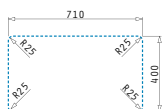

521102501 Waste valve Ø92 with bowl overflow
521058501 Space saver siphon for sinks with 2 bowls of unequal depth

Also suitable

521102401 Pop up waste valve Ø92 with bowl overflow

LYDIA (77X46) 2B

Outer dimensions: 776 x 456mm
Bowl dimensions: 340 x 400 x 200mm / 340 x 400 x 200mm
Minimum base unit: 80cm
Bowl overflow