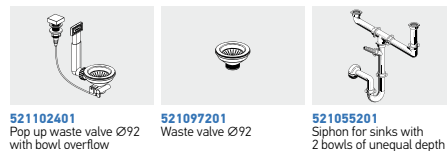

Stainless Steel Sinks

STUDIO (116X50) 2B 1D LH

Sink dimensions: 1160 x 500mm
Bowl dimensions: 300 x 340 x 170mm / 400 x 400 x 200mm
Minimum base unit: **80cm**
Bowl overflow

Finish	Ar. number	Tap holes	Waste valves	Packaging
POLISHED	107149630	2 tap holes	Ø92mm	1 item / carton box