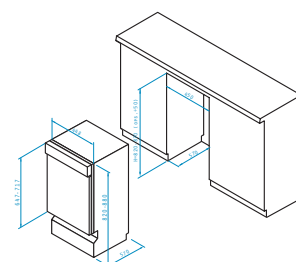

Dishwasher DWH 45SI

Ar. number

033000901

Energy class **A+**

Width: 45cm

Capacity: 10 place settings

Panel color: Silver

Noise level: 49dB

Number of programs: 7

Program temperatures: 40°-50°-65°-70°

Aqua stop system

Operation switch: Electronic

Program indication: Electronic

On/off function light

Rinsing light

Salt light

Inox filter

Water softener system

Washing efficiency class: A

Drying efficiency class: A