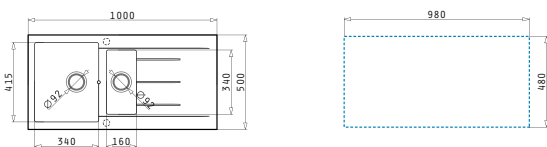

Color	Ar. number	Waste valves	Packaging
SNOW	079812111	Ø92mm	1 item / carton box
CARBON	079812211	Ø92mm	1 item / carton box
BEIGE	079812311	Ø92mm	1 item / carton box
MOCHA	079812411	Ø92mm	1 item / carton box
CHOCOLATE	070069511	Ø92mm	1 item / carton box
IRON GREY	070069611	Ø92mm	1 item / carton box

Carton box includes: Waste valves & space saver siphon.

Inset