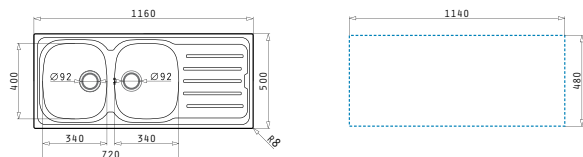

Sink dimensions: 1160 x 500mm
Bowl dimensions: 340 x 400 x 150mm / 340 x 400 x 150mm
Minimum base unit: 80cm
Bowl overflow