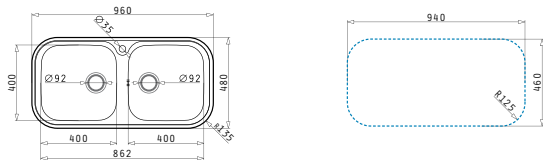

Sink dimensions: 960 x 480mm
Bowl dimensions: 400 x 400 x 210mm / 400 x 400 x 210mm
Minimum base unit: **90cm**
Bowl overflow

Finish	Ar. number	Tap holes	Waste valves	Packaging
POLISHED	108718201	1 tap hole	Ø92mm	Carton sleeve
LINEN	108723301	1 tap hole	Ø92mm	Carton sleeve

Suitable accessories

525005201
Wooden chopping board

525004001
Steel basket

Inset

EASYFIX™