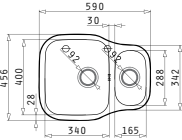

LIFETIME GUARANTEE

stainless steel
18/10
AISI 304

PYRAMIS
Kitchen Inspirations

Stainless Steel Sinks

Dione

DIONE (59X46) 1 1/2B REV

Sink dimensions: 590 x 456mm
Bowl dimensions: 340 x 400 x 180mm / 165 x 288 x 120mm
Minimum base unit: **60cm**
Bowl overflow