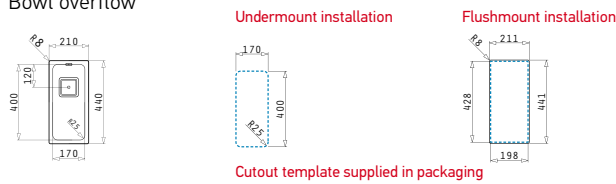

Outer dimensions: 210 x 440mm
Bowl dimensions: 170 x 400 x 140mm
Minimum base unit: 30cm
Bowl overflow

Finish	Ar. number	Installation type	Waste valve	Packaging
POLISHED	101024001	Undermount	Square	1 item / carton box
POLISHED	101023501	Flushmount	Square	1 item / carton box