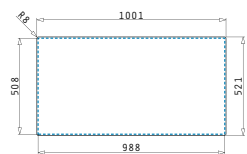

LIFETIME GUARANTEE

stainless steel
18/10
AISI 304

PYRAMIS
Kitchen Inspirations

Stainless Steel Sinks

Olynthos

OLYNTHOS (100X52) 1B 1D LH

Sink dimensions: 1000 x 520mm
Bowl dimensions: 450 x 400 x 200mm
Minimum base unit: **50cm**
Bowl overflow

Finish	Ar. number	Tap holes	Waste valve	Packaging
BRUSHED	108911401	2 tap holes	Square	1 item / carton box

Carton box includes: Pop up waste valve & siphon.

Suitable accessories

043001501
Glass chopping board

043001201
Steel colander

525007201
Steel roll mat

Included waste fittings

521205401
Pop up square waste valve with bowl overflow

521055801
Siphon for sinks with 1 bowl

OLYNTHOS (100X52) 1B 1D RH

Sink dimensions: 1000 x 520mm
Bowl dimensions: 450 x 400 x 200mm
Minimum base unit: **50cm**
Bowl overflow

Inset installation

Finish	Ar. number	Tap holes	Waste valve	Packaging
BRUSHED	108911301	2 tap holes	Square	1 item / carton box

Carton box includes: Pop up waste valve & siphon.

Suitable accessories

043001501
Glass chopping board

043001201
Steel colander

525007201
Steel roll mat

Included waste fittings

521205401
Pop up square waste valve with bowl overflow

521055801
Siphon for sinks with 1 bowl