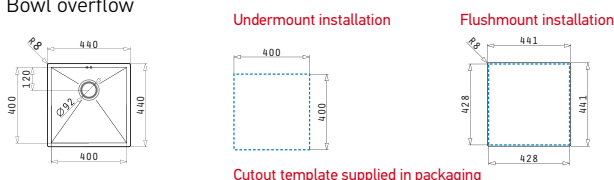

Finish	Ar. number	Installation type	Waste valve	Packaging
BRUSHED	100090201	Undermount	Ø92mm	1 item / carton box
BRUSHED	100090801	Flushmount	Ø92mm	1 item / carton box

Carton box includes: Waste valve.