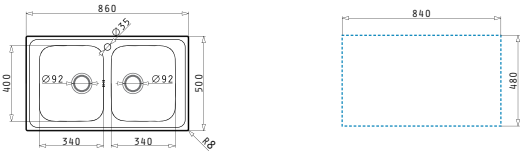

Suitable waste fittings

ATHENA (86X50) 1B 1D

Sink dimensions: 860 x 500mm
Bowl dimensions: 340 x 400 x 180mm
Minimum base unit: 45cm
Bowl overflow

Finish	Ar. number	Bowl position	Waste valve	Packaging
SATIN	100178901	Reversible No tap holes	Ø92mm	Carton sleeve
LINEN	100180401	Reversible No tap holes	Ø92mm	Carton sleeve
POLISHED	101100701	Reversible No tap holes	Ø92mm	Carton sleeve

Suitable accessories

Suitable waste fittings

Stainless Steel Sinks

ATHENA (86X50) 2B

Sink dimensions: 860 x 500mm
Bowl dimensions: 340 x 400 x 160mm / 340 x 400 x 160mm
Minimum base unit: **80cm**
Bowl overflow