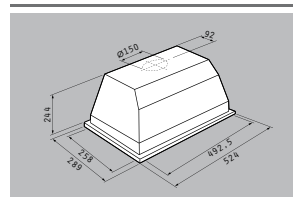

Integrated Turbo *essential*

Energy class **D**

Ar. number

065017701

065941801
Carbon filter
Required: 2

Color: metallic grey | Width: 53cm

Extraction rate (free flow): 800m³/h

Noise level: 49-71dB

Motor: Turbo / 200W

Halogen spots

Controls: Sliding buttons

Metallic filters: 2