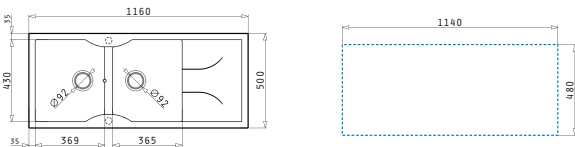

Color	Ar. number	Waste valves	Packaging
GRANO	070076611	Ø92mm	1 item / carton box
CRISTALO BIANCO	070076511	Ø92mm	1 item / carton box
CHAMPAGNE	070022611	Ø92mm	1 item / carton box
GRAPHITE	070076711	Ø92mm	1 item / carton box

Carton box includes: Waste valves & space saver siphon.

Sink dimensions: 1160 x 500mm
Bowl dimensions: 369 x 430 x 205mm / 369 x 430 x 205mm
Minimum base unit: **90cm**
Bowl overflow