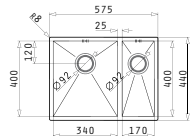

TETRAGON (57,5X44) 1 1/2B LH

Outer dimensions: 575 x 440mm
Bowl dimensions: 340 x 400 x 200mm / 170 x 400 x 140mm
Minimum base unit: 60cm
Bowl overflow

Undermount installation

Cutout template supplied in packaging