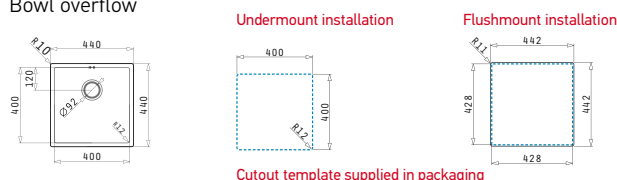

Also suitable:

521102101
Pop up waste valve Ø92 with bowl overflow

ASTRIS (40X40) 1B

Outer dimensions: 440 x 440mm
Bowl dimensions: 400 x 400 x 200mm
Minimum base unit: 45cm
Bowl overflow

Finish	Ar. number	Installation type	Waste valve	Packaging
BRUSHED	101027701	Undermount	Ø92mm	1 item / carton box
BRUSHED	101028301	Flushmount	Ø92mm	1 item / carton box

Also suitable:

521102101
Pop up waste valve Ø92 with bowl overflow

Stainless Steel Sinks

ASTRIS (45X40) 1B

Outer dimensions: 490 x 440mm
Bowl dimensions: 450 x 400 x 200mm
Minimum base unit: 50cm
Bowl overflow