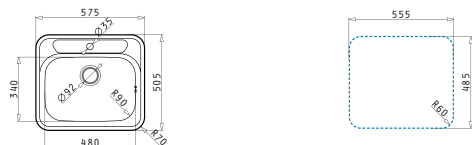

Finish	Ar. number	Tap holes	Waste valve	Packaging
POLISHED	100081501	1 tap hole	$\varnothing 92$mm	Carton sleeve
LINEN	100080901	1 tap hole	$\varnothing 92$mm	Carton sleeve

Inset

EASYFIX™

Suitable waste fittings

521055801
Siphon for sinks with 1 bowl