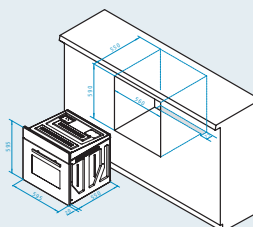

030010901

Dimensions: 595 x 595 x 570mm

8 functions

Capacity: 66 litres

Digital auto programmer

Double glazed door

Removable inner glass

Easy to clean enamelled cavity