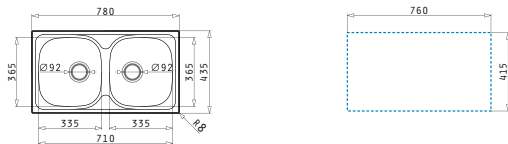

Sink dimensions: 780 x 435mm
Bowl dimensions: 335 x 365 x 150mm / 335 x 365 x 150mm
Minimum base unit: 80cm
Bowl overflow

Finish	Ar. number	Tap holes	Waste valves	Packaging
SATIN	100138801	No tap holes	Ø92mm	Carton sleeve
	100125101	No tap holes	Ø60mm	Carton sleeve
LINEN	100138901	No tap holes	Ø92mm	Carton sleeve
	100138501	No tap holes	Ø60mm	Carton sleeve

Suitable accessories