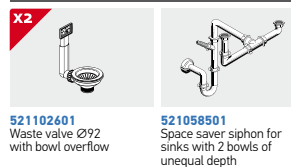

Suitable accessories

Included waste fittings

Also suitable:

ASTRIS (57,5X44) 1 1/2B RH

Outer dimensions: 575 x 440mm
Bowl dimensions: 170 x 400 x 170mm / 340 x 400 x 200mm
Minimum base unit: 60cm
Bowl overflow

Carton box includes: Waste valves & space saver siphon.

Suitable accessories

Included waste fittings

Also suitable:

Stainless Steel Sinks

ASTRIS (74,5X44) 2B

Outer dimensions: 745 x 440mm
Bowl dimensions: 340 x 400 x 200mm / 340 x 400 x 200mm
Minimum base unit: **80cm**
Bowl overflow