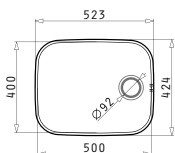

IRIS (50X40) 1B

Outer dimensions: 523 x 424mm
Bowl dimensions: 500 x 400 x 200mm
Minimum base unit: **60cm**
Bowl overflow

Finish	Ar. number	Waste valve	Packaging
POLISHED	10008401	Ø92mm	4 items / carton box