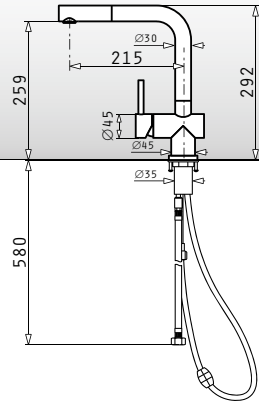

Capriccio premium

Stainless steel single lever mixer tap with ceramic disc mechanism & pull-out spray