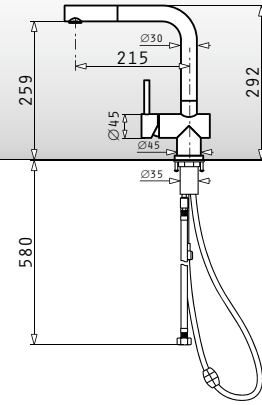

Capriccio Fusion premium

Stainless steel single lever mixer tap with ceramic disc mechanism & pull-out spray

Type	Ar. number
STAINLESS STEEL	090911101

Kitchen Taps