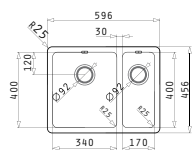

Outer dimensions: 596 x 456mm
Bowl dimensions: 340 x 400 x 200mm / 170 x 400 x 140mm
Minimum base unit: 60cm
Bowl overflow

Cutout template supplied in packaging

Finish	Ar. number	Installation type	Waste valves	Packaging
POLISHED	101045730	Undermount	Ø92mm	1 item / carton box