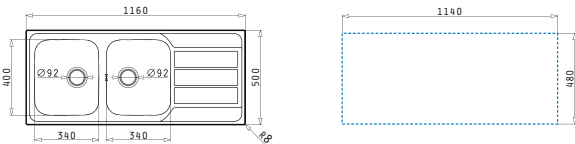

Suitable accessories

Suitable waste fittings

ATHENA EXTRA (100X50) 1 1/2B 1D

Sink dimensions: 1000 x 500mm
Bowl dimensions: 340 x 400 x 180mm / 165 x 290 x 130mm
Minimum base unit: 60cm
Bowl overflow

Finish	Ar. number	Bowl position	Waste valves	Packaging
LINEN	101230001	Reversible No tap holes	Ø92mm	Carton sleeve
POLISHED	101200001	Reversible No tap holes	Ø92mm	Carton sleeve

Suitable accessories

Suitable waste fittings

Stainless Steel Sinks

ATHENA (116X50) 2B 1D

Sink dimensions: 1160 x 500mm
Bowl dimensions: 340 x 400 x 160mm / 340 x 400 x 160mm
Minimum base unit: **80cm**
Bowl overflow