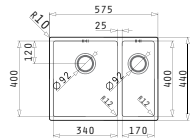

ASTRIS (57,5X44) 1 1/2B LH

Outer dimensions: 575 x 440mm
Bowl dimensions: 340 x 400 x 200mm / 170 x 400 x 170mm
Minimum base unit: 60cm
Bowl overflow

Undermount installation

Cutout template supplied in packaging