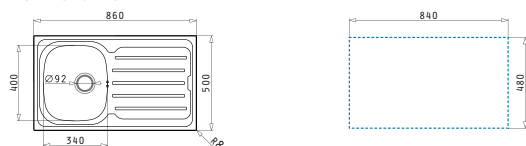

Finish	Ar. number	Bowl position	Waste valve	Packaging
SATIN	100177501	Reversible No tap holes	Ø92mm	Carton sleeve
LINEN	100177801	Reversible No tap holes	Ø92mm	Carton sleeve

Suitable accessories

525004801
Wooden chopping board

Inset

EASYFIX™

Suitable waste fittings

521097301
Waste valve Ø92 with bowl overflow

521055801
Siphon for sinks with 1 bowl