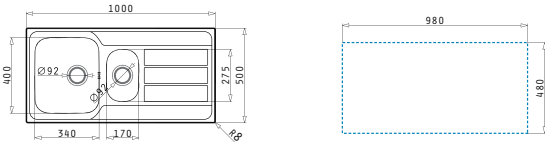

Sink dimensions: 1000 x 500mm
Bowl dimensions: 340 x 400 x 160mm / 170 x 275 x 90mm
Minimum base unit: 60cm
Bowl overflow