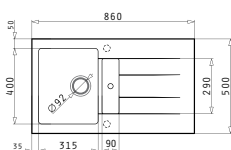

Color	Ar. number	Waste valve	Packaging
SNOW	070010111	Ø92mm	1 item / carton box
CARBON	070010211	Ø92mm	1 item / carton box
BEIGE	070010311	Ø92mm	1 item / carton box
MOCHA	070010411	Ø92mm	1 item / carton box
CHOCOLATE	070038511	Ø92mm	1 item / carton box
IRON GREY	070038611	Ø92mm	1 item / carton box

Carton box includes: Waste valve & space saver siphon.

Inset

Suitable accessories

525006601
Wooden chopping board

043000901
Steel colander

043001801
Steel colander

Included waste fittings

521206701
Waste valve Ø92 with drainer overflow

521058301
Space saver siphon for sinks with 1 bowl