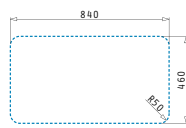

stainless steel
18/10
AISI 304

PYRAMIS
Kitchen Inspirations

Stainless Steel Sinks

Space

SPACE MID

Sink dimensions: 860 x 480mm
Bowl dimensions: 400 x 400 x 200mm / 365 x 335 x 150mm
Minimum base unit: **80cm**
Bowl overflow