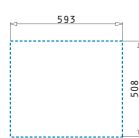

Inset installation