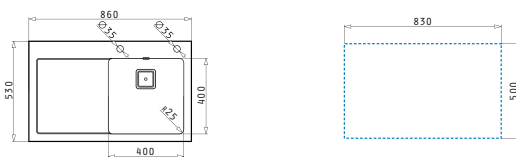

Finish	Ar. number	Tap holes	Waste valve	Packaging
STEEL & BLACK GLASS	109504230	2 tap holes	Square	1 item / carton box

Carton box includes: Pop up waste valve & siphon.