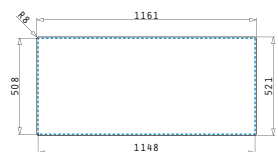

LIFETIME GUARANTEE

stainless steel
18/10
AISI 304

PYRAMIS
Kitchen Inspirations

Stainless Steel Sinks

Olynthos

OLYNTHOS (116X52) 2B 1D LH

Sink dimensions: 1160 x 520mm
Bowl dimensions: 340 x 400 x 200mm / 340 x 400 x 200mm
Minimum base unit: 80cm
Bowl overflow

Finish	Ar. number	Tap holes	Waste valves	Packaging
BRUSHED	108911801	2 tap holes	Square	1 item / carton box

Carton box includes: Pop up waste valve, waste valve & siphon.

Suitable accessories

Included waste fittings

OLYNTHOS (116X52) 2B 1D RH

Sink dimensions: 1160 x 520mm
Bowl dimensions: 340 x 400 x 200mm / 340 x 400 x 200mm
Minimum base unit: 80cm
Bowl overflow

Inset installation

Finish	Ar. number	Tap holes	Waste valves	Packaging
BRUSHED	108911701	2 tap holes	Square	1 item / carton box

Carton box includes: Pop up waste valve, waste valve & siphon.

Suitable accessories

Included waste fittings