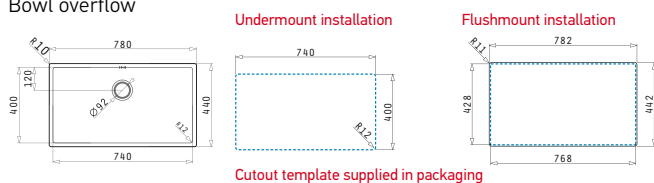

Suitable accessories

Included waste fittings

Also suitable:

ASTRIS (50X40) 1B

Outer dimensions: 540 x 440mm
Bowl dimensions: 500 x 400 x 200mm
Minimum base unit: 60cm
Bowl overflow

Finish	Ar. number	Installation type	Waste valve	Packaging
BRUSHED	101027901	Undermount	Ø92mm	1 item / carton box
BRUSHED	101028501	Flushmount	Ø92mm	1 item / carton box

Carton box includes: Waste valve.

Suitable accessories

Included waste fittings

Also suitable:

ASTRIS (74X40) 1B

Outer dimensions: 780 x 440mm
Bowl dimensions: 740 x 400 x 200mm
Minimum base unit: 80cm
Bowl overflow