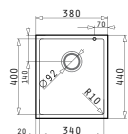

even to strong chemical cleaners without discoloration.

Scratch resistance

Pyragranite Tetragon Series

Pyragranite Tetragon

PYRAGRANITE TETRAGON (34X40) 1B

NEW!

Outer dimensions: 380 x 440mm
Bowl dimensions: 340 x 400 x 200mm
Minimum base unit: 40cm
Bowl overflow