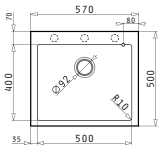

Included waste fittings

521001101
Waste valve Ø92
with bowl overflow

521058301
Space saver siphon for
sinks with 1 bowl

Pyragranite Sinks

PYRAGRANITE ISTROS (57X50) 1B

Sink dimensions: 570 x 500mm
Bowl dimensions: 500 x 400 x 200mm
Minimum base unit: 60cm
Bowl overflow