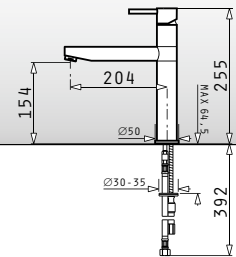

Rota classic

Single lever mixer tap with ceramic disc mechanism

Type

Ar. number

CHROME

095101001