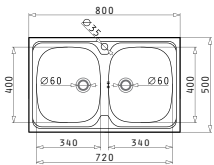

Sink dimensions: 800 x 600mm
Bowl dimensions: 340 x 400 x 150mm / 340 x 400 x 150mm
Minimum base unit: 80cm
Bowl overflow

Finish	Ar. number	Tap holes	Waste valves	Bending type
SATIN	100104401	1 tap hole	Ø60mm	3 sides down