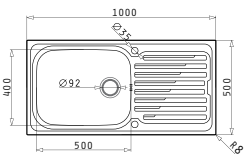

521055201
Siphon for sinks with 2 bowls of unequal depth

AMALTIA PLUS (100X50) 1B 1D

Sink dimensions: 1000 x 500mm
Bowl dimensions: 500 x 400 x 210mm
Minimum base unit: 60cm
Bowl overflow

Finish	Ar. number	Bowl position	Waste valve	Packaging
POLISHED	107121501	Reversible 1+1 tap holes	Ø92mm	Carton sleeve
LINEN	107123901	Reversible No tap holes	Ø92mm	Carton sleeve