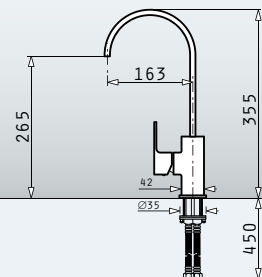

Risoluto essential

Single lever mixer tap with ceramic disc mechanism

Kitchen Taps

Type	Ar. number
CHROME	090900101

Type	Ar. number
CHROME	090900201

Type	Ar. number
CHROME	090900001