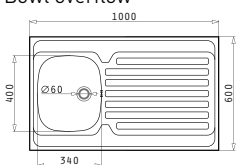

Suitable waste fittings

521099801
Waste valve Ø60 with bowl overflow

521055801
Siphon for sinks with 1 bowl

Onset - 4 sides down

INTERNATIONAL (100X60) 1B 1D

Sink dimensions: 1000 x 600mm
Bowl dimensions: 340 x 400 x 150mm
Minimum base unit: **45cm**
Bowl overflow