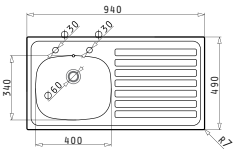

LIFETIME GUARANTEE

stainless steel
18/10
AISI 304

PYRAMIS
Kitchen Inspirations

Stainless Steel Sinks

BS Inset / Profondo

BS INSET (94X49) 1B 1D LH

Sink dimensions: 940 x 490mm
Bowl dimensions: 400 x 340 x 150mm
Minimum base unit: 45cm
Round bowl overflow

Finish	Ar. number	Tap holes	Waste valve	Bowl depth	Packaging
SATIN	100127301	2 tap holes	Ø60mm	150mm	Carton sleeve

Shallow bowl to provide easy access to people with disabilities	SATIN	100129301	2 tap holes	Ø60mm	127mm	Carton sleeve

Suitable accessories

525004801
Wooden chopping board

Suitable waste fittings

521101301
Waste valve Ø60 with round bowl overflow

521055801
Siphon for sinks with 1 bowl

BS INSET (94X49) 1B 1D RH

Sink dimensions: 940 x 490mm
Bowl dimensions: 400 x 340 x 150mm
Minimum base unit: 45cm
Round bowl overflow

Finish	Ar. number	Tap holes	Waste valve	Bowl depth	Packaging
SATIN	100127201	2 tap holes	Ø60mm	150mm	Carton sleeve

Shallow bowl to provide easy access to people with disabilities	SATIN	100129401	2 tap holes	Ø60mm	127mm	Carton sleeve

Suitable accessories

525004801
Wooden chopping board

Suitable waste fittings

521101301
Waste valve Ø60 with round bowl overflow

521055801
Siphon for sinks with 1 bowl