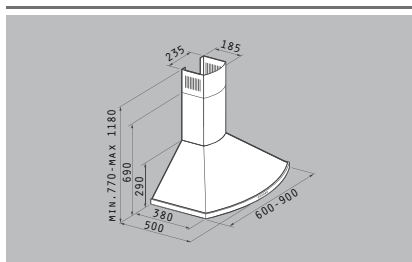

Oval Chimney classic

	Energy class	Width	Ar. number
	D	90cm	065007301
	D	60cm	065007201

Material: Inox
 Width: 90cm / 60cm
 Extraction rate (free flow): 850m³/h
 Noise level: 39-65dB

Motor: Turbo / 250W
 Halogen lamps
 Controls: Push buttons
 Metallic filters: 3 (90cm), 2 (60cm)