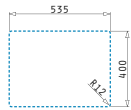

ASTRIS (57,5X44) 1 1/2B LH

Outer dimensions: 575 x 440mm
Bowl dimensions: 340 x 400 x 200mm / 170 x 400 x 170mm
Minimum base unit: 60cm
Bowl overflow

Undermount installation

Cutout template supplied in packaging