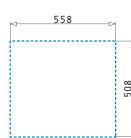

Inset installation