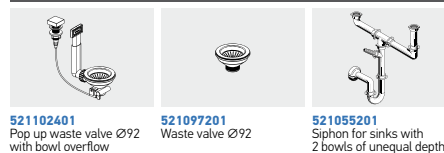

Included waste fittings