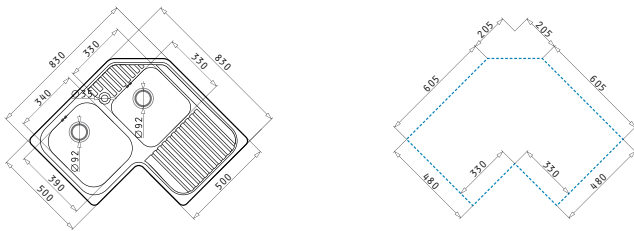

Stainless Steel Sinks

Celeste

CELESTE LH

Sink dimensions: 830 x 830mm
Bowl dimensions: 340 x 390 x 210mm / 330 x 330 x 215mm
Minimum base unit: 80cm
Bowl overflow

Finish	Ar. number	Bowl position	Waste valves	Packaging
POLISHED	101000101	Bowls left 1 tap hole	Ø92mm	1 item / carton box
LINEN	101000301	Bowls left 1 tap hole	Ø92mm	1 item / carton box