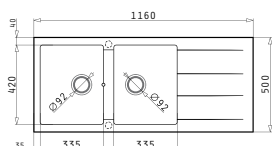

521001001
Waste valve Ø92

521058501
Space saver siphon for sinks with 2 bowls of unequal depth

LIFETIME GUARANTEE

Pyragranite Athlos

PYRAGRANITE ATHLOS (116X50) 2B 1D

Sink dimensions: 1160 x 500mm
Bowl dimensions: 335 x 420 x 195mm / 335 x 420 x 195mm
Minimum base unit: **80cm**
Bowl overflow