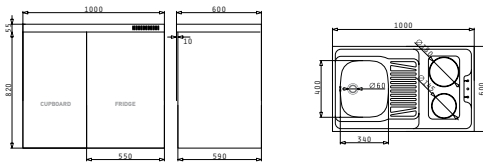

Minikitchens - Pantries

WOODEN MK 322 (100X60)

Bowl position	Ar. number	Tap holes	Waste valve
Right hand bowl	172004701	No tap holes	Ø60mm
Lef hand bowl	173004701	No tap holes	Ø60mm

Packaging includes: Waste valve.

Built-In Hobs

- 1 Rapid Cooking Plate 145mm, 1500W
- 1 Normal Cooking Plate 180mm, 1500W
- Thermostat on both plates
- 2 Switches of 7 Levels

White Wooden Storage Cabinet

- Dimensions: 45 x 59 x 82cm

4 Star Zanussi Fridge

- Voltage-Frequency: 230V- 50Hz
- Capacity: 140L
- Dimensions: 55 x 59 x 82cm
- Freezer
- Adjustable Shelves

Waste fittings

Suitable accessories