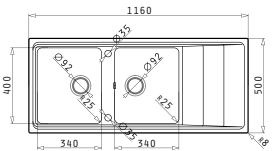

LIFETIME GUARANTEE

stainless steel
18/10
AISI 304

PYRAMIS
Kitchen Inspirations

Stainless Steel Sinks

Studio

STUDIO (116X50) 2B 1D REV

Sink dimensions: 1160 x 500mm
Bowl dimensions: 340 x 400 x 200mm / 340 x 400 x 200mm
Minimum base unit: **80cm**
Bowl overflow