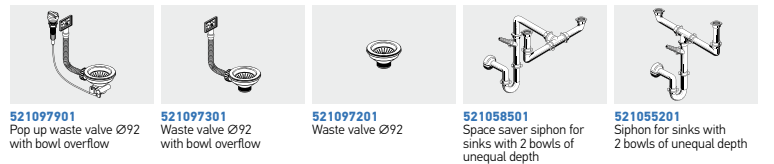

Stainless Steel Sinks

Alea

ALEA (100X50) 1 1/2B 1D

NEW!

Sink dimensions: 1000 x 500mm
Bowl dimensions: 330 x 400 x 190mm / 170 x 290 x 130mm
Minimum base unit: 60cm
Bowl overflow

Finish	Ar. number	Bowl position	Waste valves	Packaging
POLISHED	107158101	Reversible 1 +1 tap holes	Ø92mm	Carton sleeve
LINEN	107161001	Reversible 1 +1 tap holes	Ø92mm	Carton sleeve

Suitable accessories

Suitable waste fittings

ALEA (116X50) 2B 1D

NEW!

Sink dimensions: 1160 x 500mm
Bowl dimensions: 330 x 400 x 190mm / 330 x 400 x 190mm
Minimum base unit: 80cm
Bowl overflow

Finish	Ar. number	Bowl position	Waste valves	Packaging
POLISHED	107161101	Reversible 1 +1 tap holes	Ø92mm	Carton sleeve
LINEN	107161201	Reversible 1 +1 tap holes	Ø92mm	Carton sleeve