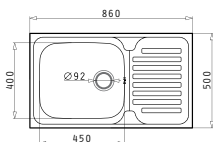

LIFETIME GUARANTEE

stainless steel
18/10
AISI 304

Dorian

DORIAN (86X50) 1B 1D

NEW!

Sink dimensions: 860 x 500mm
Bowl dimensions: 450 x 400 x 210mm
Minimum base unit: 50cm
Bowl overflow

Finish	Ar. number	Tap holes	Waste valve	Packaging
POLISHED	105060201	Reversible No tap holes	Ø92mm	Carton sleeve

Suitable accessories

525005201
Wooden chopping board

Suitable waste fittings

521097901
Pop up waste valve Ø92 with bowl overflow

521097301
Waste valve Ø92 with bowl overflow

521058301
Space saver siphon for sinks with 1 bowl

521055801
Siphon for sinks with 1 bowl

DORIAN (86X50) 2B

NEW!

Sink dimensions: 860 x 500mm
Bowl dimensions: 400 x 400 x 210mm / 340 x 400 x 180mm
Minimum base unit: 80cm
Bowl overflow

Finish	Ar. number	Tap holes	Waste valves	Packaging
POLISHED	107158501	Reversible No tap holes	Ø92mm	Carton sleeve

Suitable accessories

525005201
Wooden chopping board

525004201
Steel basket

Suitable waste fittings

521097901
Pop up waste valve Ø92 with bowl overflow

521097301
Waste valve Ø92 with bowl overflow

521097201
Waste valve Ø92

521058501
Space saver siphon for sinks with 2 bowls of unequal depth

521055201
Siphon for sinks with 2 bowls of unequal depth