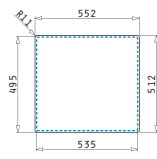

LIFETIME GUARANTEE

stainless steel
18/10
AISI 304

PYRAMIS
Kitchen Inspirations

Stainless Steel Sinks

Istros Flushmount

ISTROS (55X51) 1B FM

Sink dimensions: 550 x 510mm
Bowl dimensions: 500 x 400 x 200mm
Minimum base unit: **60cm**
Bowl overflow