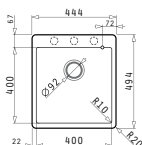

521058301
Space saver siphon for
sinks with 1 bowl

PYRAGRANITE ISTROS (46X50) 1B FM

NEW!

Sink dimensions: 444 x 494mm
Bowl dimensions: 400 x 400 x 200mm
Minimum base unit: **45cm**
Bowl overflow

Color	Ar. number	Waste valve	Packaging
SNOW	070047311	Ø92mm	1 item / carton box
CARBON	070047411	Ø92mm	1 item / carton box
BEIGE	070047511	Ø92mm	1 item / carton box
MOCHA	070047611	Ø92mm	1 item / carton box
CHOCOLATE	070047711	Ø92mm	1 item / carton box
IRON GREY	070047811	Ø92mm	1 item / carton box