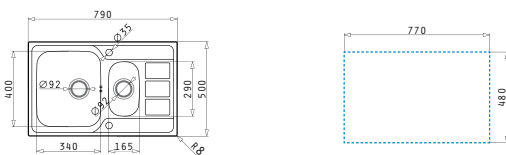

Sink dimensions: 790 x 500mm
Bowl dimensions: 340 x 400 x 180mm / 165 x 290 x 130mm
Minimum base unit: **60cm**
Bowl overflow

Finish	Ar. number	Bowl position	Waste valves	Packaging
LINEN	101230501	Reversible 1+1 tap holes	Ø92mm	Carton sleeve
POLISHED	101200301	Reversible 1+1 tap holes	Ø92mm	Carton sleeve

Inset

EASYFIX™