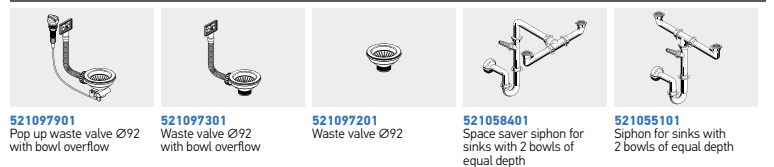

ALEA (79X50) 1B 1D

NEW!

Sink dimensions: 790 x 500mm
Bowl dimensions: 330 x 400 x 190mm
Minimum base unit: 45cm
Bowl overflow

Finish	Ar. number	Bowl position	Waste valve	Packaging
POLISHED	107158601	Reversible 1 +1 tap holes	Ø92mm	Carton sleeve
LINEN	107160801	Reversible 1 +1 tap holes	Ø92mm	Carton sleeve

Suitable accessories

Suitable waste fittings

ALEA (79X50) 2B

NEW!

Sink dimensions: 790 x 500mm
Bowl dimensions: 330 x 400 x 190mm / 330 x 400 x 190mm
Minimum base unit: 80cm
Bowl overflow

Finish	Ar. number	Tap holes	Waste valves	Packaging
POLISHED	107157601	1 tap hole	Ø92mm	Carton sleeve
LINEN	107160701	1 tap hole	Ø92mm	Carton sleeve

Suitable accessories

Suitable waste fittings

Stainless Steel Sinks

ALEA (86X50) 1B 1D

Sink dimensions: 860 x 500mm
Bowl dimensions: 330 x 400 x 190mm
Minimum base unit: **45cm**
Bowl overflow

Inset

EASYFIX™