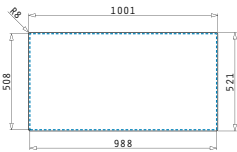

Stainless Steel Sinks

OLYNTHOS (100X52) 1 1/2B 1D LH

Sink dimensions: 1000 x 520mm
Bowl dimensions: 340 x 400 x 200mm / 170 x 400 x 140mm
Minimum base unit: 60cm
Bowl overflow

Inset installation

Finish	Ar. number	Tap holes	Waste valves	Packaging
BRUSHED	108911601	2 tap holes	Square	1 item / carton box

Carton box includes: Pop up waste valve, waste valve & siphon.

Suitable accessories

Included waste fittings

OLYNTHOS (100X52) 1 1/2B 1D RH

Sink dimensions: 1000 x 520mm
Bowl dimensions: 170 x 400 x 140mm / 340 x 400 x 200mm
Minimum base unit: 60cm
Bowl overflow

Finish	Ar. number	Tap holes	Waste valves	Packaging
BRUSHED	108911501	2 tap holes	Square	1 item / carton box

Carton box includes: Pop up waste valve, waste valve & siphon.

Suitable accessories

Included waste fittings