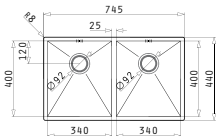

Outer dimensions: 745 x 440mm
Bowl dimensions: 340 x 400 x 200mm / 340 x 400 x 200mm
Minimum base unit: **80cm**
Bowl overflow

Undermount installation