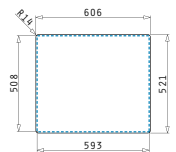

Suitable accessories

Included waste fittings

PELLA (60,5X52) 1 1/2B RH

Sink dimensions: 605 x 520mm
Bowl dimensions: 170 x 400 x 140mm / 340 x 400 x 200mm
Minimum base unit: 60cm
Bowl overflow

Flushmount installation