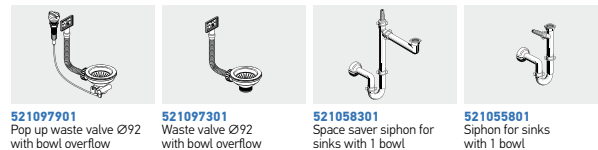

Suitable accessories

Suitable waste fittings

ALEA (116X50) 2B 1D

NEW!

Sink dimensions: 1160 x 500mm
Bowl dimensions: 330 x 400 x 190mm / 330 x 400 x 190mm
Minimum base unit: 80cm
Bowl overflow

Finish	Ar. number	Bowl position	Waste valves	Packaging
POLISHED	107161101	Reversible 1 +1 tap holes	Ø92mm	Carton sleeve
LINEN	107161201	Reversible 1 +1 tap holes	Ø92mm	Carton sleeve

ATHENA (86X50) 1B 1D FM

Sink dimensions: 860 x 500mm
Bowl dimensions: 340 x 400 x 180mm
Minimum base unit: **45cm**
Bowl overflow

Finish	Ar. number	Bowl position	Waste valve	Packaging
POLISHED	101140401	Reversible No tap holes	Ø92mm	Carton sleeve

Suitable accessories

Suitable waste fittings

ATHENA (100X50) 1 1/2B 1D FM

Sink dimensions: 1000 x 500mm
Bowl dimensions: 340 x 400 x 160mm / 170 x 275 x 90mm
Minimum base unit: **60cm**
Bowl overflow

Finish	Ar. number	Bowl position	Waste valves	Packaging
POLISHED	101140601	Reversible No tap holes	Ø92mm	Carton sleeve

Suitable accessories

Suitable waste fittings

Athena Series

Athena

ATHENA (62X50) 1B 1D

Sink dimensions: 620 x 500mm
Bowl dimensions: 340 x 400 x 180mm
Minimum base unit: 45cm
Bowl overflow

Finish	Ar. number	Bowl position	Waste valve	Packaging
SATIN	100187101	Reversible 1+1 tap holes	Ø92mm	Carton sleeve
LINEN	100187201	Reversible 1+1 tap holes	Ø92mm	Carton sleeve
POLISHED	101104701	Reversible 1+1 tap holes	Ø92mm	Carton sleeve