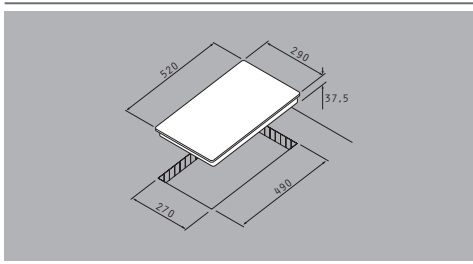

Dimensions: 290 x 520mm

Overflow safety device

9 function levels

Touch controls

Safety lock

Residual heat indicator

Hob 29RD 233 Knobs Frameless independent

Ar. number

034002501