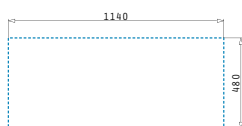

521001001
Waste valve Ø92

521058501
Space saver siphon for sinks with 2 bowls of unequal depth

LIFETIME GUARANTEE

Pyragranite Athlos

PYRAGRANITE ATHLOS (116X50) 2B 1D

Sink dimensions: 1160 x 500mm
Bowl dimensions: 335 x 420 x 195mm / 335 x 420 x 195mm
Minimum base unit: **80cm**
Bowl overflow