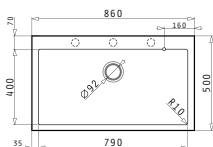

Included waste fittings

521001101
Waste valve Ø92 with bowl overflow

521058301
Space saver siphon for sinks with 1 bowl

PYRAGRANITE ISTROS (86X50) 1B

Sink dimensions: 860 x 500mm
Bowl dimensions: 790 x 400 x 200mm
Minimum base unit: 90cm
Bowl overflow