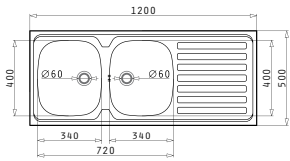

Sink dimensions: 1200 x 500mm
Bowl dimensions: 340 x 400 x 150mm / 340 x 400 x 150mm
Minimum base unit: **80cm**
Bowl overflow

Finish	Ar. number	Bowl position	Waste valves	Bending type
SATIN	100103701	Reversible No tap holes	Ø60mm	4 sides down