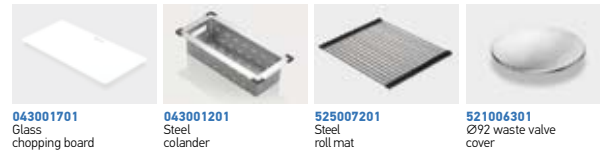

Suitable accessories

Included waste fittings