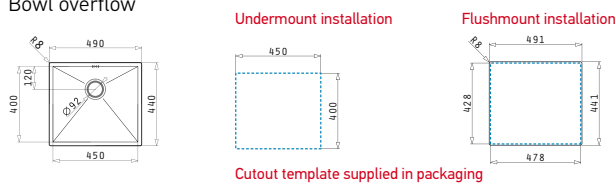

521102601
Waste valve Ø92 with bowl overflow for flushmount installation

Also suitable

521102101
Pop up waste valve Ø92 with bowl overflow

Stainless Steel Sinks

TETRAGON (45X40) 1B

Outer dimensions: 490 x 440mm
Bowl dimensions: 450 x 400 x 200mm
Minimum base unit: 50cm
Bowl overflow