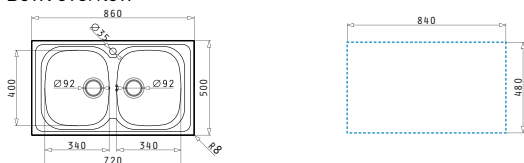

Finish	Ar. number	Tap holes	Waste valves	Packaging
SATIN	100133001	1 tap hole	Ø92mm	Carton sleeve

Suitable accessories

525004801
Wooden chopping board

525002801
Steel basket

Inset

EASYFIX™