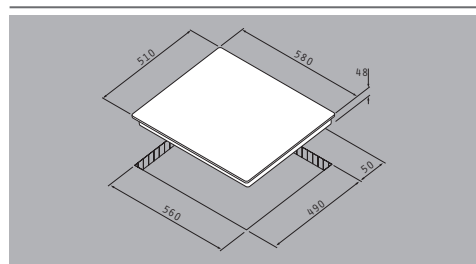

5 Zones Highlight:

	Ø145mm / 1200W
	Ø180mm / 1800W
	Ø120 / 210mm, 700 / 2100W
	Ø145mm / 1200W

Dimensions: 580 x 510mm

Touch controls

9 function levels

Safety lock

Residual heat indicator

Timer