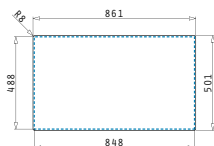

Sink dimensions: 860 x 500mm
Bowl dimensions: 340 x 400 x 180mm
Minimum base unit: **45cm**
Bowl overflow