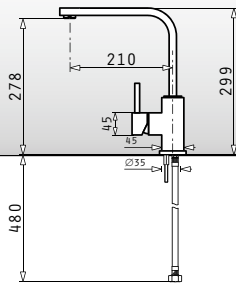

Cecilia premium

Stainless steel single lever mixer tap with ceramic disc mechanism