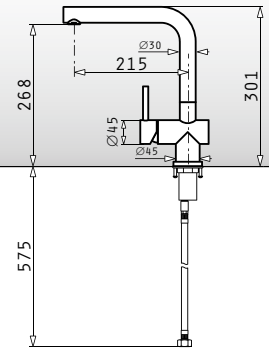

Mandolin Fusion premium

Stainless steel single lever mixer tap with ceramic disc mechanism

Type

Ar. number

STAINLESS STEEL

090911201