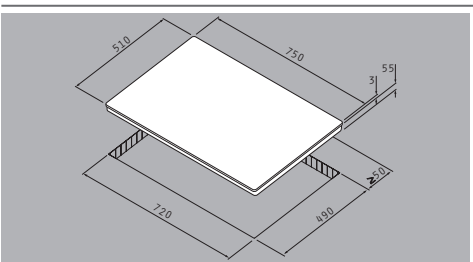

Dimensions: 750 x 510mm

Extra safety device

Automatic ignition (knobs)

Accessories set for gas bottle adaption

Cast iron pan support