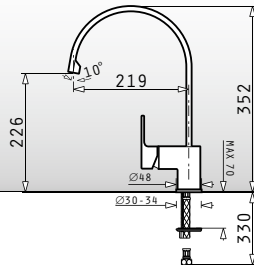

Arioso premium

Single lever mixer tap with ceramic disc mechanism