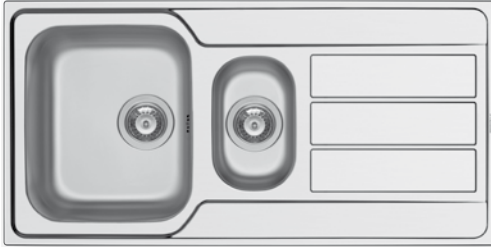

LIFETIME GUARANTEE

stainless steel
18/10
AISI 304

PYRAMIS
Kitchen Inspirations

Stainless Steel Sinks

Athena

ATHENA (100X50) 1 1/2B 1D