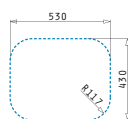

Sink dimensions: 550 x 450mm
Bowl dimensions: 400 x 500 x 230mm
Minimum base unit: **60cm**
Bowl overflow