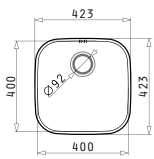

Outer dimensions: 423 x 423mm
Bowl dimensions: 400 x 400 x 200mm
Minimum base unit: **45cm**
Bowl overflow

Finish	Ar. number	Waste valve	Packaging
POLISHED	10009301	Ø92mm	8 items / carton box