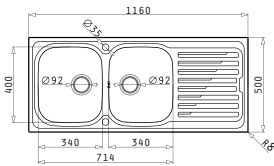

AMALTIA (116X50) 2B 1D

Sink dimensions: 1160 x 500mm
Bowl dimensions: 340 x 400 x 190mm / 340 x 400 x 190mm
Minimum base unit: **80cm**
Bowl overflow

Finish	Ar. number	Bowl position	Waste valves	Packaging
POLISHED	107118201	Reversible No tap holes	Ø92mm	Carton sleeve
LINEN	107119201	Reversible No tap holes	Ø92mm	Carton sleeve
POLISHED	107121301	Reversible 1+1 tap holes	Ø92mm	Carton sleeve
LINEN	107121601	Reversible 1+1 tap holes	Ø92mm	Carton sleeve