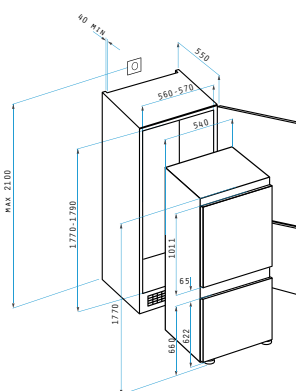

Built-In Refrigerator-Freezer BBI 177

Energy class **A+**

Ar. number

031000802

Dimensions: 177x54x55cm

3 adjustable tempered glass shelves

2 vegetables drawers

Capacity: 276 lt

Refrigerator: 201 lt

Freezer: 75 lt

Energy consumption: 0,75 kW/ 24h

Climatic class: Normal

Noise level: 41dB

Temperature rise warning

4 Star rating

Automatic defrosting

Static cooling system

Reversible door