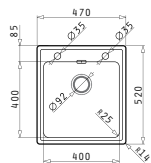

521055801
Siphon for sinks with 1 bowl

PELLA (47X52) 1B

Sink dimensions: 470 x 520mm
Bowl dimensions: 400 x 400 x 200mm
Minimum base unit: 45cm
Bowl overflow

Flushmount installation

Inset installation

Finish	Ar. number	Tap holes	Waste valve	Packaging
POLISHED	108911001	2 tap holes	Ø92mm	1 item / carton box