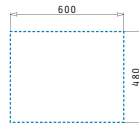

Suitable accessories

Suitable waste fittings

Athena Series

Athena

ATHENA (62X50) 1B 1D

Sink dimensions: 620 x 500mm
Bowl dimensions: 340 x 400 x 180mm
Minimum base unit: 45cm
Bowl overflow

Finish	Ar. number	Bowl position	Waste valve	Packaging
SATIN	100187101	Reversible 1+1 tap holes	Ø92mm	Carton sleeve
LINEN	100187201	Reversible 1+1 tap holes	Ø92mm	Carton sleeve
POLISHED	101104701	Reversible 1+1 tap holes	Ø92mm	Carton sleeve