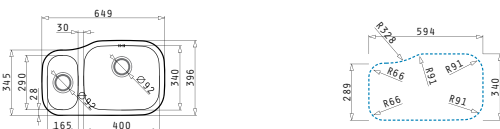

Sink dimensions: 649 x 396mm
Bowl dimensions: 165 x 290 x 120mm / 400 x 340 x 180mm
Minimum base unit: **80cm**
Bowl overflow