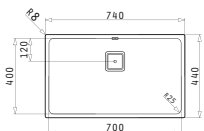

Outer dimensions: 740 x 440mm
Bowl dimensions: 700 x 400 x 200mm
Minimum base unit: **80cm**
Bowl overflow

Cutout template supplied in packaging

Finish	Ar. number	Installation type	Waste valve	Packaging
POLISHED	101046401	Undermount	Ø92mm	1 item / carton box