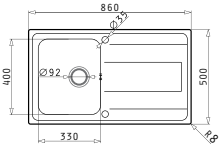

Suitable accessories

Suitable waste fittings

Stainless Steel Sinks

ALEA (86X50) 1B 1D

Sink dimensions: 860 x 500mm
Bowl dimensions: 330 x 400 x 190mm
Minimum base unit: **45cm**
Bowl overflow

Inset

EASYFIX™