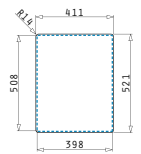

LIFETIME GUARANTEE

stainless steel
18/10
AISI 304

PYRAMIS
Kitchen Inspirations

Stainless Steel Sinks

Pella

PELLA (41X52) 1B

Sink dimensions: 410 x 520mm
Bowl dimensions: 340 x 400 x 200mm
Minimum base unit: 40cm
Bowl overflow

Finish	Ar. number	Tap holes	Waste valve	Packaging
POLISHED	108910901	2 tap holes	Ø92mm	1 item / carton box

Carton box includes: Pop up waste valve & siphon.

Suitable accessories

Included waste fittings

PELLA (47X52) 1B

Sink dimensions: 470 x 520mm
Bowl dimensions: 400 x 400 x 200mm
Minimum base unit: 45cm
Bowl overflow

Finish	Ar. number	Tap holes	Waste valve	Packaging
POLISHED	108911001	2 tap holes	Ø92mm	1 item / carton box

Carton box includes: Pop up waste valve & siphon.

Suitable accessories

Included waste fittings