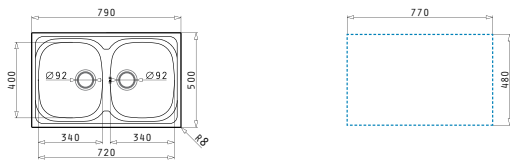

Finish	Ar. number	Tap holes	Waste valves	Packaging
SATIN	100129701	No tap holes	Ø92mm	Carton sleeve
LINEN	100131101	No tap holes	Ø92mm	Carton sleeve

Suitable accessories

525004801
Wooden chopping board

525002801
Steel basket

Inset

EASYFIX™