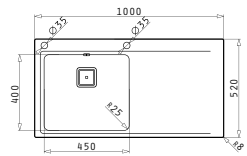

Olynthos Series

LIFETIME GUARANTEE

stainless steel
18/10
AISI 304

PYRAMIS
Kitchen Inspirations

Stainless Steel Sinks

Olynthos

OLYNTHOS (100X52) 1B 1D LH

Sink dimensions: 1000 x 520mm
Bowl dimensions: 450 x 400 x 200mm
Minimum base unit: **50cm**
Bowl overflow