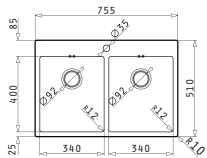

521102601
Waste valve Ø92 with bowl overflow

521058301
Space saver siphon for sinks with 1 bowl

Also suitable:

521102101
Pop up waste valve Ø92 with bowl overflow

ISTROS (75,5X51) 2B FM

Sink dimensions: 755 x 510mm
Bowl dimensions: 340 x 400 x 200mm / 340 x 400 x 200mm
Minimum base unit: **80cm**
Bowl overflow