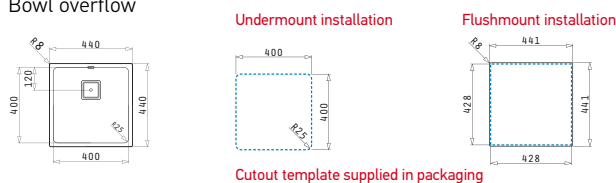

LUME (34X40) 1B

Outer dimensions: 380 x 440mm
Bowl dimensions: 340 x 400 x 200mm
Minimum base unit: 40cm
Bowl overflow

Finish	Ar. number	Installation type	Waste valve	Packaging
POLISHED	101024101	Undermount	Square	1 item / carton box
POLISHED	101023601	Flushmount	Square	1 item / carton box

LUME (40X40) 1B

Outer dimensions: 440 x 440mm
Bowl dimensions: 400 x 400 x 200mm
Minimum base unit: 45cm
Bowl overflow

Finish	Ar. number	Installation type	Waste valve	Packaging
POLISHED	101024201	Undermount	Square	1 item / carton box
POLISHED	101023701	Flushmount	Square	1 item / carton box