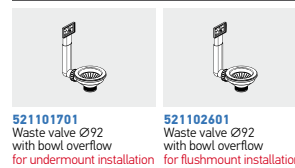

Included waste fittings