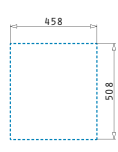

521055801
Siphon for sinks with 1 bowl

PELLA (47X52) 1B

Sink dimensions: 470 x 520mm
Bowl dimensions: 400 x 400 x 200mm
Minimum base unit: 45cm
Bowl overflow

Flushmount installation

Inset installation

Finish	Ar. number	Tap holes	Waste valve	Packaging
POLISHED	108911001	2 tap holes	Ø92mm	1 item / carton box