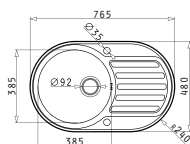

Finish	Ar. number	Bowl position	Waste valve	Packaging
SATIN	100166801	Reversible No tap holes	Ø92mm	Carton sleeve
SATIN	100167001	Reversible 1+1 tap holes	Ø92mm	Carton sleeve
LINEN	100166901	Reversible No tap holes	Ø92mm	Carton sleeve
LINEN	100167101	Reversible 1+1 tap holes	Ø92mm	Carton sleeve

Inset

EASYFIX™