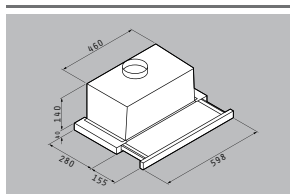

Sliding Turbo Slim 60cm essential

Energy class **D**

065941101
Carbon filter
Required: 2

Color	Ar. number
INOX	065006401

Color: inox

Width: 60cm

Extraction rate (free flow): 650m³/h

Noise level: 60-71dB | Motor: Turbo / 130W

Halogen lamps

Controls: Push buttons

Metallic filters: 2