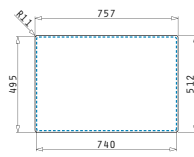

Also suitable:

521102101
Pop up waste valve Ø92 with bowl overflow

ISTROS (75,5X51) 1B FM

Sink dimensions: 755 x 510mm
Bowl dimensions: 705 x 400 x 200mm
Minimum base unit: **80cm**
Bowl overflow

Finish	Ar. number	Tap holes	Waste valve	Packaging
BRUSHED	101041801	1 tap hole	Ø92mm	1 item / carton box