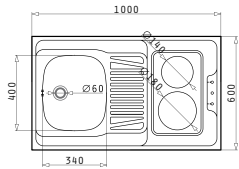

Suitable accessories

525004801
Wooden chopping board

Waste fittings

521099801
Waste valve Ø60 with bowl overflow

4 Sides Down

Minikitchens - Pantries

PANTRY (100X60X5,5cm) 1B 1D 2 UNEQUAL CERAMIC HOBS

Pantry dimensions: 1000 x 600 x 55mm
 Bowl dimensions: 340 x 400 x 150mm
 Minimum base unit: 45cm
 Bowl overflow