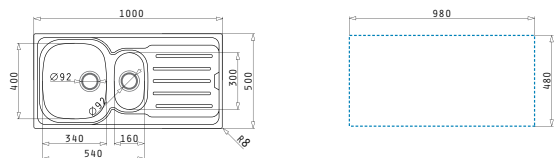

Sink dimensions: 1000 x 500mm
Bowl dimensions: 340 x 400 x 150mm / 160 x 300 x 90mm
Minimum base unit: 60cm
Bowl overflow

Finish	Ar. number	Bowl position	Waste valves	Packaging
SATIN	100177601	Reversible No tap holes	Ø92mm	Carton sleeve
LINEN	100177901	Reversible No tap holes	Ø92mm	Carton sleeve

Suitable accessories

525004801
Wooden chopping board

525000801
Transparent colander

Inset

EASYFIX™

Suitable waste fittings

521097301
Waste valve Ø92 with bowl overflow

521097201
Waste valve Ø92

521055201
Siphon for sinks with 2 bowls of unequal depth