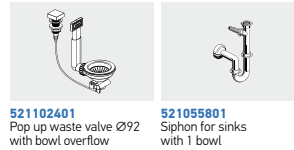

Included waste fittings