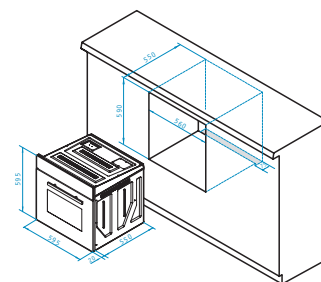

Ovens

Oven 60IN 1045 Inox independent

Ar. number

Energy class **A**

034005301

Dimensions: 595 x 595 x 570mm

8 functions

Capacity: 66 litres

Double glazed door

Removable inner glass

Side racks

Easy to clean enamelled cavity

Included:

1 grid

1 tray