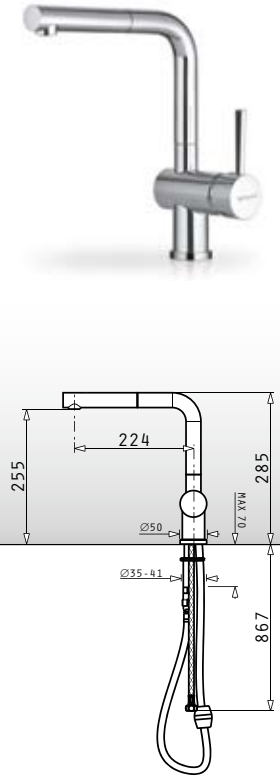

Aladia elegant

Single lever mixer tap with ceramic disc mechanism & pull-out spray