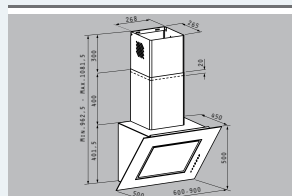

065935901
Carbon filter Set
Required Sets: 1

Material: Inox & black glass

Width: 90cm / 60cm

Extraction rate (free flow): 600m³/h

Noise level: 53-67dB | Motor: 180W

Halogen spots

Controls: Touch

Metallic filters: 1