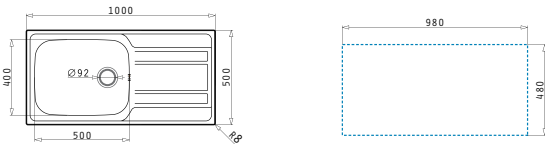

Sink dimensions: 1000 x 500mm
Bowl dimensions: 500 x 400 x 210mm
Minimum base unit: 60cm
Bowl overflow