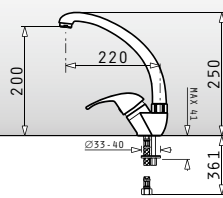

Sereno essential

Single lever mixer tap with ceramic disc mechanism