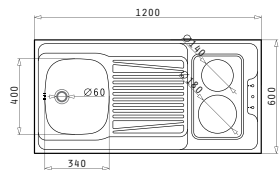

Suitable accessories

525004801
Wooden chopping board

Waste fittings

521099801
Waste valve Ø60 with bowl overflow

4 Sides Down

PANTRY (120X60X5,5cm) 1B 1D 2 UNEQUAL CERAMIC HOBS

Pantry dimensions: 1200 x 600 x 55mm
 Bowl dimensions: 340 x 400 x 150mm
 Minimum base unit: 45cm
 Bowl overflow