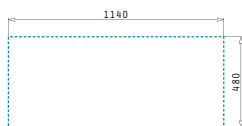

Suitable accessories

Suitable waste fittings

TITAN (116X50) 1B 1D

Sink dimensions: 1160 x 500mm
Bowl dimensions: 750 x 415 x 200mm
Minimum base unit: 90cm
Bowl overflow

Finish	Ar. number	Tap holes	Waste valve	Packaging
SATIN	100144501	1 tap hole	Ø92mm	Carton sleeve
LINEN	100144601	1 tap hole	Ø92mm	Carton sleeve