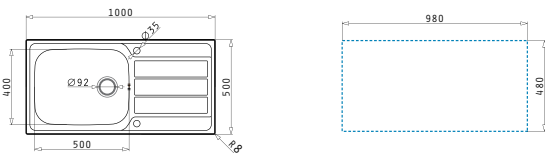

Suitable waste fittings

ATHENA EXTRA (100X50) 1B 1D

Sink dimensions: 1000 x 500mm
Bowl dimensions: 500 x 400 x 210mm
Minimum base unit: **60cm**
Bowl overflow

Finish	Ar. number	Bowl position	Waste valve	Packaging
POLISHED	107156901	Reversible 1+1 tap holes	Ø92mm	Carton sleeve
LINEN	107163001	Reversible 1+1 tap holes	Ø92mm	Carton sleeve