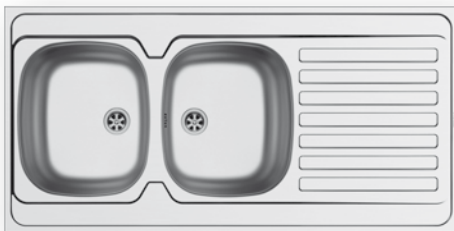

INTERNATIONAL (120X60) 2B 1D