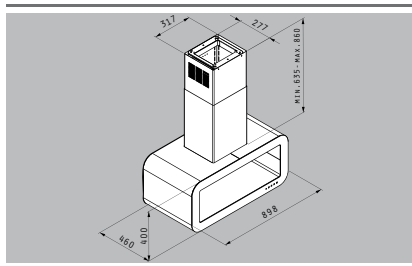

Corso Ceiling *elegant*

Ar. number

Energy class **C**

065021701

Material: Inox & black glass

Motor: 270W

Width: 90cm

6 LED spots

Extraction rate (free flow): 900m³/h

Controls: Touch

Noise level: 43-69dB

Metallic filters: 2

065934801
Carbon filter
Required: 2

Viraggio *elegant*

Ar. number

Energy class **A**

065019901