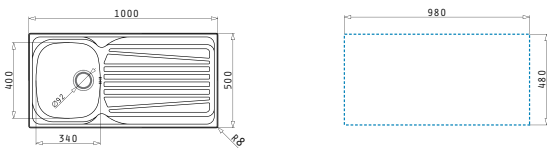

521055101
Siphon for sinks with 2 bowls of equal depth

Sparta

SPARTA (100X50) 1B 1D

Sink dimensions: 1000 x 500mm
Bowl dimensions: 340 x 400 x 150mm
Minimum base unit: 45cm
Bowl overflow

Finish	Ar. number	Bowl position	Waste valve	Packaging
SATIN	100165901	Reversible No tap holes	Ø92mm	Carton sleeve