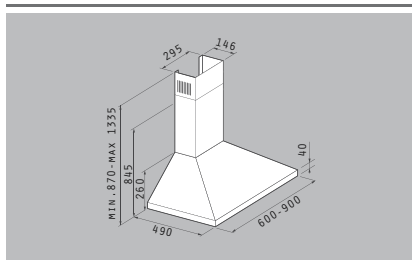

Material: Inox

Motor: Turbo / 250W

Width: 90cm / 60cm

Halogen lamps

Extraction rate (free flow): 700m³/h

Controls: Push buttons

Noise level: 50-68dB

Metallic filters: 3 (90cm), 2 (60cm)

065099801
Carbon filter
Required: 2