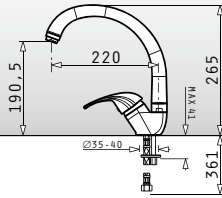

Mezzo essential

Single lever mixer tap with ceramic disc mechanism