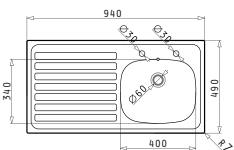

525004801
Wooden chopping board

Suitable waste fittings

521101301
Waste valve Ø60 with round bowl overflow

521055801
Siphon for sinks with 1 bowl

BS INSET (94X49) 1B 1D RH

Sink dimensions: 940 x 490mm
Bowl dimensions: 400 x 340 x 150mm
Minimum base unit: 45cm
Round bowl overflow