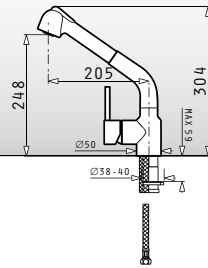

Balata classic

Single lever mixer tap with ceramic disc mechanism & pull-out spray