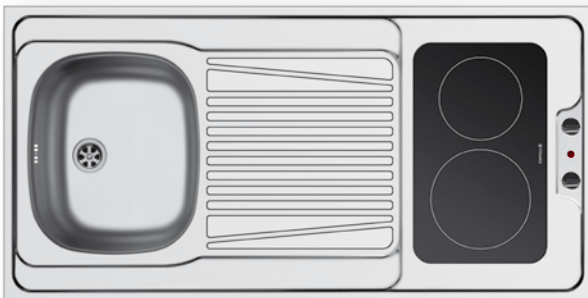

Suitable accessories

525004801
Wooden chopping board

Waste fittings

521099801
Waste valve Ø60 with bowl overflow

4 Sides Down

PANTRY (120X60X5,5cm) 1B 1D 2 UNEQUAL CERAMIC HOBS

Pantry dimensions: 1200 x 600 x 55mm
 Bowl dimensions: 340 x 400 x 150mm
 Minimum base unit: 45cm
 Bowl overflow