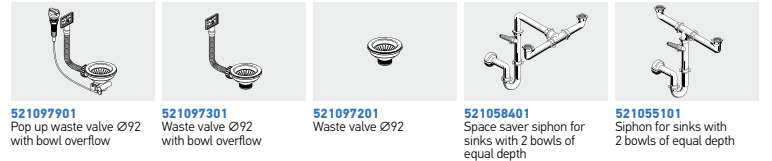

Suitable waste fittings