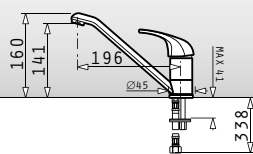

Fino essential

Long spout single lever mixer tap with ceramic disc mechanism