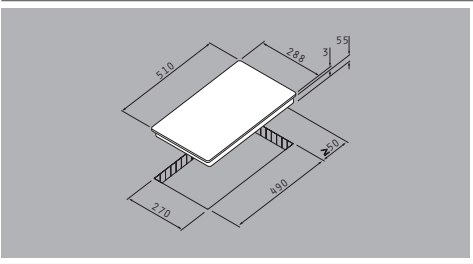

Dimensions: 288 x 510mm

Extra safety device

Automatic ignition (knobs)

Accessories set for gas bottle adaption

Cast iron pan support

Gas Hob 75CF 506 Wok Inox & Cast Iron independent

Ar. number

030059101