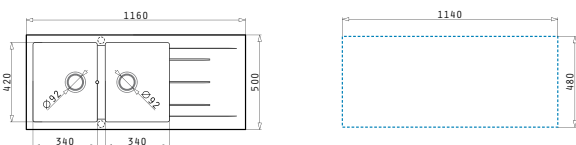

521001001
Waste valve Ø92

521058401
Space saver siphon for sinks with 2 bowls of equal depth

PYRAGRANITE ALAZIA (116X50) 2B 1D

Sink dimensions: 1160 x 500mm
 Bowl dimensions: 340 x 420 x 205mm / 340 x 420 x 205mm
 Minimum base unit: 80cm
 Bowl overflow