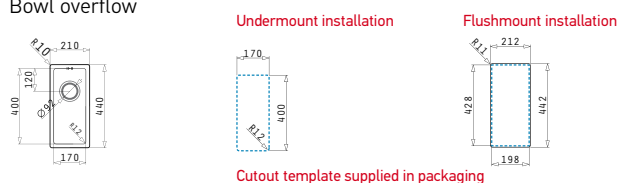

Also suitable:

521102101
Pop up waste valve Ø92 with bowl overflow

Astris Series

Astris

ASTRIS (17X40) 1B

Outer dimensions: 210 x 440mm
Bowl dimensions: 170 x 400 x 170mm
Minimum base unit: 30cm
Bowl overflow