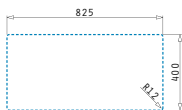

Cutout template supplied in packaging

Flushmount installation