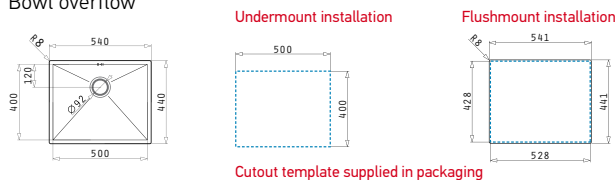

Suitable accessories

Included waste fittings

Also suitable

TETRAGON (50X40) 1B

Outer dimensions: 540 x 440mm
Bowl dimensions: 500 x 400 x 200mm
Minimum base unit: 60cm
Bowl overflow

Finish	Ar. number	Installation type	Waste valve	Packaging
BRUSHED	100090401	Undermount	Ø92mm	1 item / carton box
BRUSHED	100091001	Flushmount	Ø92mm	1 item / carton box