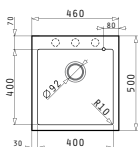

Pyragranite Istros

PYRAGRANITE ISTROS (41X50) 1B

NEW!

Sink dimensions: 410 x 500mm
Bowl dimensions: 340 x 400 x 200mm
Minimum base unit: 40cm
Bowl overflow

Color	Ar. number	Waste valve	Packaging
SNOW	070043111	Ø92mm	1 item / carton box
CARBON	070043211	Ø92mm	1 item / carton box
BEIGE	070043311	Ø92mm	1 item / carton box
MOCHA	070043411	Ø92mm	1 item / carton box
CHOCOLATE	070043511	Ø92mm	1 item / carton box
IRON GREY	070043611	Ø92mm	1 item / carton box

Carton box includes: Waste valve & space saver siphon.

Inset

Suitable accessories

Included waste fittings

PYRAGRANITE ISTROS (46X50) 1B

NEW!

Sink dimensions: 460 x 500mm
Bowl dimensions: 400 x 400 x 200mm
Minimum base unit: 45cm
Bowl overflow

Color	Ar. number	Waste valve	Packaging
SNOW	070043711	Ø92mm	1 item / carton box
CARBON	070043811	Ø92mm	1 item / carton box
BEIGE	070043911	Ø92mm	1 item / carton box
MOCHA	070044011	Ø92mm	1 item / carton box
CHOCOLATE	070044111	Ø92mm	1 item / carton box
IRON GREY	070044211	Ø92mm	1 item / carton box

Carton box includes: Waste valve & space saver siphon.

Inset

Suitable accessories

Included waste fittings