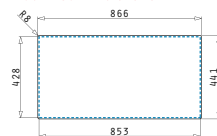

Finish	Ar. number	Installation type	Waste valves	Packaging
BRUSHED	100091230	Undermount	Ø92mm	1 item / carton box
BRUSHED	100092001	Flushmount	Ø92mm	1 item / carton box

Carton box includes: Waste valves & space saver siphon.