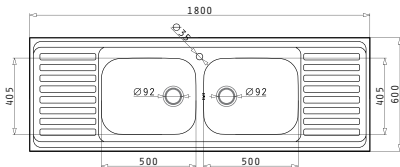

521097301
Waste valve Ø92 with bowl overflow

521097201
Waste valve Ø92

521055101
Siphon for sinks with 2 bowls of equal depth

GRANDO (180X60) 2B 2D

Sink dimensions: 1800 x 600mm
Bowl dimensions: 500 x 400 x 300mm / 500 x 400 x 300mm
Minimum base unit: **110cm**