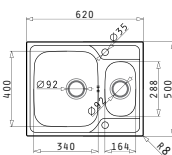

Suitable accessories

Suitable waste fittings

Athena Series

Athena

ATHENA (62X50) 1B 1D

Sink dimensions: 620 x 500mm
Bowl dimensions: 340 x 400 x 180mm
Minimum base unit: 45cm
Bowl overflow

Finish	Ar. number	Bowl position	Waste valve	Packaging
SATIN	100187101	Reversible 1+1 tap holes	Ø92mm	Carton sleeve
LINEN	100187201	Reversible 1+1 tap holes	Ø92mm	Carton sleeve
POLISHED	101104701	Reversible 1+1 tap holes	Ø92mm	Carton sleeve

Suitable accessories

Suitable waste fittings

ATHENA EXTRA (62X50) 1 1/2B

Sink dimensions: 620 x 500mm
Bowl dimensions: 340 x 400 x 180mm / 165 x 290 x 130mm
Minimum base unit: 60cm
Bowl overflow

Finish	Ar. number	Bowl position	Waste valves	Packaging
LINEN	101230401	Reversible 1+1 tap holes	Ø92mm	Carton sleeve
POLISHED	101200401	Reversible 1+1 tap holes	Ø92mm	Carton sleeve

Suitable accessories

Suitable waste fittings

Stainless Steel Sinks

ATHENA (79X50) 1B 1D

Sink dimensions: 790 x 500mm
Bowl dimensions: 340 x 400 x 180mm
Minimum base unit: **45cm**
Bowl overflow

Finish	Ar. number	Bowl position	Waste valve	Packaging
SATIN	100178701	Reversible No tap holes	Ø92mm	Carton sleeve
LINEN	100180101	Reversible No tap holes	Ø92mm	Carton sleeve
POLISHED	101100501	Reversible No tap holes	Ø92mm	Carton sleeve