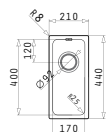

Lydia Series

Lydia

LYDIA (17X40) 1B

Outer dimensions: 210 x 440mm
Bowl dimensions: 170 x 400 x 140mm
Minimum base unit: **30cm**
Bowl overflow

Cutout template supplied in packaging

Finish	Ar. number	Installation type	Waste valve	Packaging
POLISHED	101045901	Undermount	Ø92mm	1 item / carton box