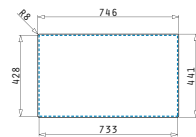

Finish	Ar. number	Installation type	Waste valves	Packaging
BRUSHED	100091330	Undermount	Ø92mm	1 item / carton box
BRUSHED	100091901	Flushmount	Ø92mm	1 item / carton box

Carton box includes: Waste valves & space saver siphon.