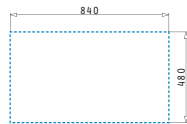

Pyragranite Sinks

PYRAGRANITE ATHLOS (86X50) 2B

Sink dimensions: 860 x 500mm
Bowl dimensions: 375 x 395 x 195mm / 375 x 395 x 195mm
Minimum base unit: 90cm
Bowl overflow

Color	Ar. number	Waste valves	Packaging
SNOW	070071211	Ø92mm	1 item / carton box
CARBON	070071311	Ø92mm	1 item / carton box
BEIGE	070071411	Ø92mm	1 item / carton box
MOCHA	070071511	Ø92mm	1 item / carton box
CHOCOLATE	070071611	Ø92mm	1 item / carton box
IRON GREY	070071711	Ø92mm	1 item / carton box

Carton box includes: Waste valves & space saver siphon.

Inset

Suitable accessories

Included waste fittings

PYRAGRANITE ATHLOS (100X50) 1 1/2B 1D

Sink dimensions: 1000 x 500mm
Bowl dimensions: 315 x 420 x 186mm / 160 x 340 x 150mm
Minimum base unit: 60cm
Bowl overflow

Color	Ar. number	Waste valves	Packaging
SNOW	070010511	Ø92mm	1 item / carton box
CARBON	070010611	Ø92mm	1 item / carton box
BEIGE	070010711	Ø92mm	1 item / carton box
MOCHA	070010811	Ø92mm	1 item / carton box
CHOCOLATE	070038711	Ø92mm	1 item / carton box
IRON GREY	070038811	Ø92mm	1 item / carton box

Carton box includes: Waste valves & space saver siphon.

Inset

Suitable accessories

Included waste fittings