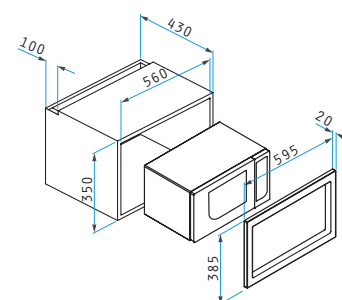

Microwave Oven 26 Inox

Ar. number

Energy class **A**

034012101

Dimensions: 483 x 305 x 398mm

Power: 900W

Capacity: 23 litres

8 functions

Rapid defrost

Led clock

60 minute power cut off

Inox built - in shutter

Dimensions: 595 x 385 x 20mm

Child lock

Minute minder

Grill