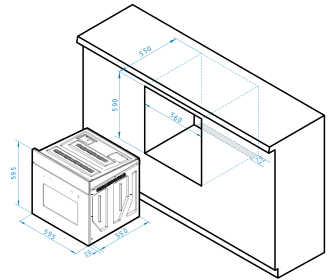

Oven 60IN 1075 Inox independent

Ar. number

Energy class **A**

034005101

Dimensions: 595 x 595 x 570mm

11 functions

Capacity: 66 litres

Touch controls

Digital auto programmer

Digital clock

Double glazed door

Removable inner glass

Side racks

Telescopic runners

Easy to clean enamelled cavity

Included:

1 grid

1 tray