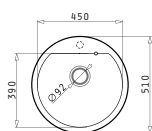

Included waste fittings

521001101
Waste valve Ø92 with bowl overflow

521058301
Space saver siphon for sinks with 1 bowl

Pyragranite Alazia Series

Pyragranite Alazia

PYRAGRANITE ALAZIA (Ø51) 1B

Sink dimensions: Ø510mm
Bowl dimensions: Ø450 x 205mm
Minimum base unit: 50cm
Bowl overflow