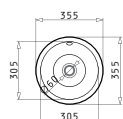

Sink dimensions: Ø355mm
Bowl dimensions: Ø305 x 170mm
Minimum base unit: 40cm
Bowl overflow