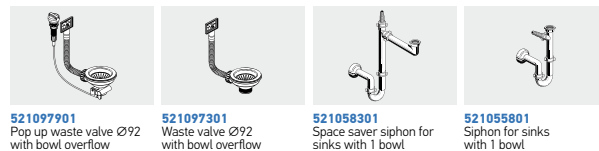

Suitable waste fittings