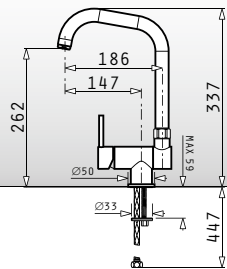

Contralto classic

Single lever mixer tap with ceramic disc mechanism, suitable for installation under a window