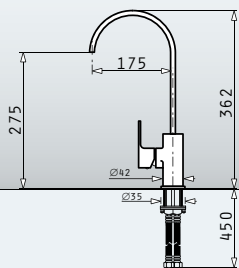

Altissimo essential

Single lever mixer tap with ceramic disc mechanism