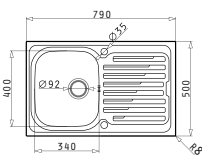

Finish	Ar. number	Bowl position	Waste valves	Packaging
POLISHED	107123301	Reversible 1+1 tap holes	Ø92mm	Carton sleeve

Suitable accessories

Suitable waste fittings

AMALTIA (79X50) 1B 1D

Sink dimensions: 790 x 500mm
Bowl dimensions: 340 x 400 x 190mm
Minimum base unit: 45cm
Bowl overflow