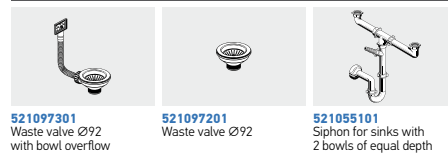

Suitable waste fittings (for sink with overflow)