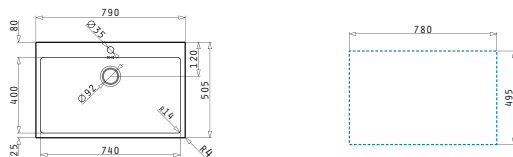

521101701 Waste valve Ø92 with bowl overflow
521055801 Siphon for sinks with 1 bowl

Also suitable:

521102101 Pop up waste valve Ø92 with bowl overflow

ISTROS (74X40) 1B

Sink dimensions: 790 x 505mm
Bowl dimensions: 740 x 400 x 200mm
Minimum base unit: **80cm**
Bowl overflow