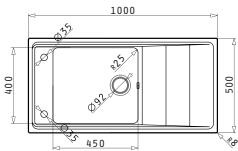

Stainless Steel Sinks

STUDIO (100X50) 1B 1D REV

Sink dimensions: 1000 x 500mm
Bowl dimensions: 450 x 400 x 200mm
Minimum base unit: **60cm**
Bowl overflow

Finish	Ar. number	Bowl position	Waste valve	Packaging
POLISHED	107152330	Reversible 1+1 tap holes	Ø92mm	1 item / carton box