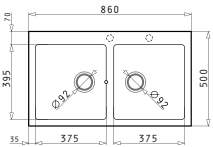

Color	Ar. number	Waste valves	Packaging
SNOW	070071211	Ø92mm	1 item / carton box
CARBON	070071311	Ø92mm	1 item / carton box
BEIGE	070071411	Ø92mm	1 item / carton box
MOCHA	070071511	Ø92mm	1 item / carton box
CHOCOLATE	070071611	Ø92mm	1 item / carton box
IRON GREY	070071711	Ø92mm	1 item / carton box

Carton box includes: Waste valves & space saver siphon.

Inset