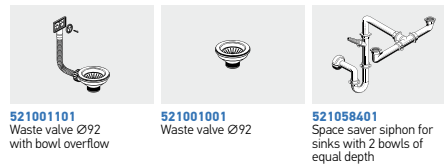

Included waste fittings

521001101
Waste valve Ø92
with bowl overflow

521001001
Waste valve Ø92

521058401
Space saver siphon for
sinks with 2 bowls of
equal depth