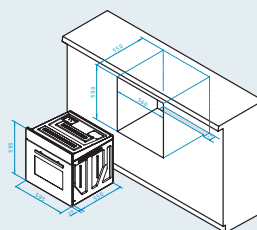

Energy class **A**