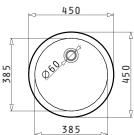

Stainless Steel Sinks

CR

Sink dimensions: $\varnothing 450$ mm
Bowl dimensions: $\varnothing 385 \times 150$ mm
Minimum base unit: **45cm**
Bowl overflow

Finish	Ar. number	Waste valve	Packaging
POLISHED	100034701	$\varnothing 92$mm	10 items / carton box
	100034001	$\varnothing 60$mm	10 items / carton box
LINEN	100034801	$\varnothing 92$mm	10 items / carton box
	100034401	$\varnothing 60$mm	10 items / carton box

Suitable accessories

Inset

EASYFIX™

Suitable waste fittings

CT

Sink dimensions: $\varnothing 450$ mm
Bowl dimensions: $\varnothing 385 \times 30$ mm
Minimum base unit: **45cm**
No overflow

Finish	Ar. number	Waste valve	Packaging
POLISHED	100040701	$\varnothing 60$mm	5 items / carton box

Suitable accessories

Inset

EASYFIX™

Suitable waste fittings

LAUNDRY

Sink dimensions: 550 x 450mm
Bowl dimensions: 400 x 500 x 230mm
Minimum base unit: **60cm**
Bowl overflow

Finish	Ar. number	Waste valve	Packaging
POLISHED	101002001	$\varnothing 92$mm	Carton box

Carton box includes: Waste valve.

Inset

Included waste fittings

Suitable waste fittings