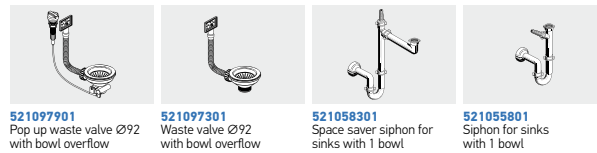

Sink dimensions: 1000 x 500mm
Bowl dimensions: 500 x 400 x 210mm
Minimum base unit: 60cm
Bowl overflow

Finish	Ar. number	Bowl position	Waste valve	Packaging
POLISHED	107152701	Reversible No tap holes	Ø92mm	Carton sleeve
LINEN	107152601	Reversible No tap holes	Ø92mm	Carton sleeve

Suitable accessories

Suitable waste fittings

ZEDA (100X50) 1 1/2B 1D

Sink dimensions: 1000 x 500mm
Bowl dimensions: 340 x 400 x 160mm / 170 x 275 x 90mm
Minimum base unit: 60cm
Bowl overflow

Finish	Ar. number	Bowl position	Waste valves	Packaging
POLISHED	101103301	Reversible No tap holes	Ø92mm	Carton sleeve
LINEN	100186301	Reversible No tap holes	Ø92mm	Carton sleeve

Suitable accessories

Suitable waste fittings

Stainless Steel Sinks

ZEDA (116X50) 2B 1D

Sink dimensions: 1160 x 500mm
Bowl dimensions: 340 x 400 x 160mm / 340 x 400 x 160mm
Minimum base unit: **80cm**
Bowl overflow