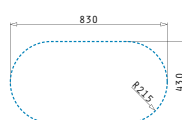

Inset

EASYFIX™

Suitable waste fittings

521097301
Waste valve Ø92
with bowl overflow

521055801
Siphon for sinks
with 1 bowl

SR TWIG 1B 1D

Sink dimensions: 850 x 450mm
Bowl dimensions: Ø360 x 150mm
Minimum base unit: 45cm
Bowl overflow