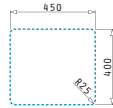

LYDIA (45X40) 1B

Outer dimensions: 490 x 440mm
Bowl dimensions: 450 x 400 x 200mm
Minimum base unit: **50cm**
Bowl overflow

Cutout template supplied in packaging

Finish	Ar. number	Installation type	Waste valve	Packaging
POLISHED	101046201	Undermount	Ø92mm	1 item / carton box