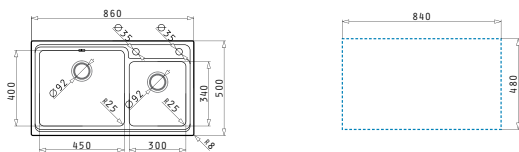

Carton box includes: Pop up waste valve & siphon.

Suitable accessories

Included waste fittings

STUDIO (86X50) 2B

Sink dimensions: 860 x 500mm
Bowl dimensions: 450 x 400 x 200mm / 300 x 340 x 170mm
Minimum base unit: 90cm
Bowl overflow