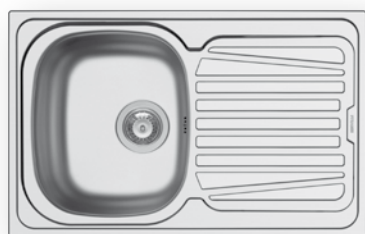

521055201
Siphon for sinks with 2 bowls of unequal depth

SPARTA (79X50) 1B 1D

Sink dimensions: 790 x 500mm
Bowl dimensions: 340 x 400 x 150mm
Minimum base unit: **45cm**
Bowl overflow

Finish	Ar. number	Bowl position	Waste valve	Packaging
SATIN	100125701	Reversible No tap holes	Ø92mm	Carton sleeve
LINEN	100131201	Reversible No tap holes	Ø92mm	Carton sleeve