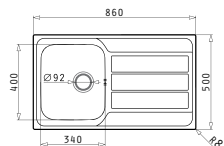

Sink dimensions: 860 x 500mm
Bowl dimensions: 340 x 400 x 180mm
Minimum base unit: **45cm**
Bowl overflow