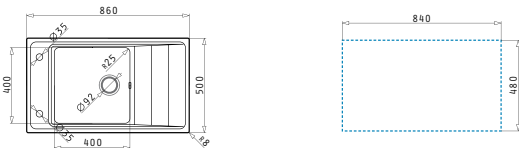

Sink dimensions: 860 x 500mm
Bowl dimensions: 400 x 400 x 200mm
Minimum base unit: 60cm
Bowl overflow

Finish	Ar. number	Bowl position	Waste valve	Packaging
POLISHED	107152430	Reversible 1+1 tap holes	Ø92mm	1 item / carton box