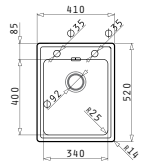

Sink dimensions: 410 x 520mm
Bowl dimensions: 340 x 400 x 200mm
Minimum base unit: 40cm
Bowl overflow

Flushmount installation