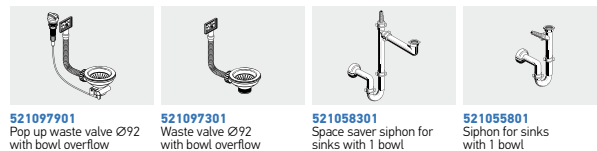

Suitable waste fittings