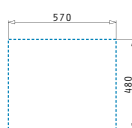

Pyragranite Alazia

PYRAGRANITE ALAZIA (Ø51) 1B

Sink dimensions: Ø510mm
Bowl dimensions: Ø450 x 205mm
Minimum base unit: 50cm
Bowl overflow

Color	Ar. number	Waste valve	Packaging
SNOW	079810111	Ø92mm	1 item / carton box
CARBON	079810211	Ø92mm	1 item / carton box
BEIGE	079810311	Ø92mm	1 item / carton box
MOCHA	079810411	Ø92mm	1 item / carton box
CHOCOLATE	070036511	Ø92mm	1 item / carton box
IRON GREY	070036611	Ø92mm	1 item / carton box

Carton box includes: Waste valve & space saver siphon.

Inset

Included waste fittings

PYRAGRANITE ALAZIA (59X50) 1B 1D

Sink dimensions: 590 x 500mm
Bowl dimensions: 340 x 420 x 205mm
Minimum base unit: 45cm
Bowl overflow

Color	Ar. number	Waste valve	Packaging
SNOW	079809011	Ø92mm	1 item / carton box
CARBON	079809111	Ø92mm	1 item / carton box
BEIGE	079809211	Ø92mm	1 item / carton box
MOCHA	079809311	Ø92mm	1 item / carton box
CHOCOLATE	070036711	Ø92mm	1 item / carton box
IRON GREY	070036811	Ø92mm	1 item / carton box

Carton box includes: Waste valve & space saver siphon.

Inset

Suitable accessories

Included waste fittings