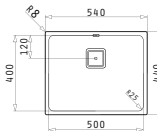

Also suitable

521102401
Pop up waste valve Ø92 with bowl overflow

LYDIA (50X40) 1B

Outer dimensions: 540 x 440mm
Bowl dimensions: 500 x 400 x 200mm
Minimum base unit: **60cm**
Bowl overflow

Cutout template supplied in packaging