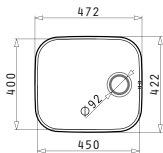

IRIS (45X40) 1B

Outer dimensions: 472 x 422mm
Bowl dimensions: 450 x 400 x 200mm
Minimum base unit: **50cm**
Bowl overflow

Finish	Ar. number	Waste valve	Packaging
POLISHED	10009901	Ø92mm	5 items / carton box