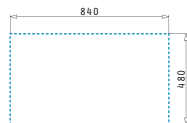

521058301
Space saver siphon for sinks with 1 bowl

521055801
Siphon for sinks with 1 bowl

ALEA (86X50) 2B

Sink dimensions: 860 x 500mm
Bowl dimensions: 330 x 400 x 190mm / 330 x 400 x 190mm
Minimum base unit: **80cm**
Bowl overflow