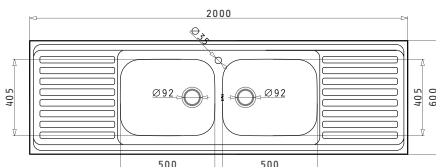

521097201
Waste valve Ø92

521055101
Siphon for sinks with 2 bowls of equal depth

GRANDO (200X60) 2B 2D

Sink dimensions: 2000 x 600mm
Bowl dimensions: 500 x 400 x 300mm / 500 x 400 x 300mm
Minimum base unit: **110cm**