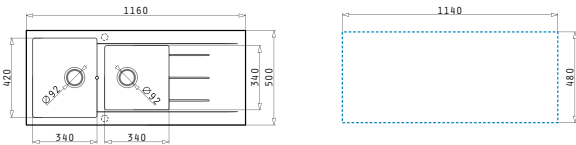

521001001
Waste valve Ø92

521058501
Space saver siphon for sinks with 2 bowls of unequal depth

Pyragranite Alazia

PYRAGRANITE ALAZIA (116X50) 1 3/4B 1D

Sink dimensions: 1160 x 500mm
 Bowl dimensions: 340 x 420 x 205mm / 340 x 340 x 205mm
 Minimum base unit: 80cm
 Bowl overflow