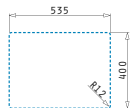

Undermount installation