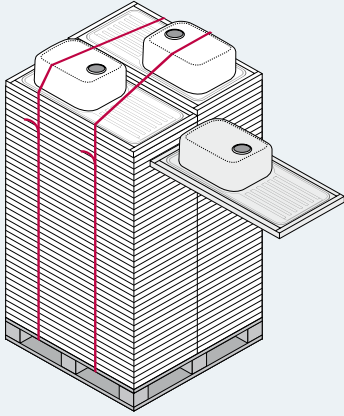

PALLET OF SINKS MULTIPACKED IN CARTON BOXES

PALLET OF SINKS INDIVIDUALLY PACKED IN SLEEVES

A

PALLET OF SINKS INDIVIDUALLY PACKED IN SLEEVES