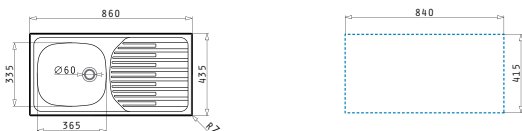

Inset

EASYFIX™

Suitable waste fittings

521096601
Waste valve Ø92
with drainer overflow

521094501
Waste valve Ø60
with drainer overflow

521055801
Siphon for sinks
with 1 bowl

ET33 FORK

Sink dimensions: 860 x 435mm
Bowl dimensions: 365 x 335 x 150mm
Minimum base unit: **45cm**
Bowl overflow