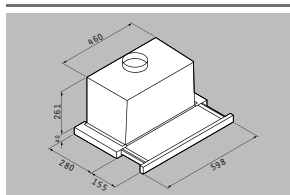

Sliding Turbo 60cm essential

Energy class **C**

Energy class **C**

Energy class **C**

065941201
Carbon filter
Required: 2

Color	Ar. number
WHITE	065017302
BROWN	065017402
INOX	065017502

Color: white / brown / inox

Width: 60cm

Extraction rate (free flow): 800m³/h

Noise level: 44-65dB | Motor: Turbo / 175W

Halogen lamps

Controls: Push buttons

Metallic filters: 2