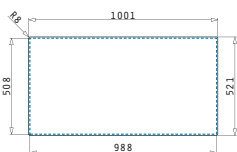

Stainless Steel Sinks

OLYNTHOS (100X52) 1 1/2B 1D LH

Sink dimensions: 1000 x 520mm
Bowl dimensions: 340 x 400 x 200mm / 170 x 400 x 140mm
Minimum base unit: 60cm
Bowl overflow

Finish	Ar. number	Tap holes	Waste valves	Packaging
BRUSHED	108911601	2 tap holes	Square	1 item / carton box

Carton box includes: Pop up waste valve, waste valve & siphon.

Suitable accessories

Included waste fittings

OLYNTHOS (100X52) 1 1/2B 1D RH

Sink dimensions: 1000 x 520mm
Bowl dimensions: 170 x 400 x 140mm / 340 x 400 x 200mm
Minimum base unit: 60cm
Bowl overflow

Inset installation

Finish	Ar. number	Tap holes	Waste valves	Packaging
BRUSHED	108911501	2 tap holes	Square	1 item / carton box

Carton box includes: Pop up waste valve, waste valve & siphon.

Suitable accessories

Included waste fittings