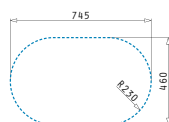

SR

SR MINI

Sink dimensions: 765 x 480mm
Bowl dimensions: Ø385 x 150mm
Minimum base unit: 45cm
Bowl overflow

Finish	Ar. number	Bowl position	Waste valve	Packaging
SATIN	100166801	Reversible No tap holes	Ø92mm	Carton sleeve
SATIN	100167001	Reversible 1+1 tap holes	Ø92mm	Carton sleeve
LINEN	100166901	Reversible No tap holes	Ø92mm	Carton sleeve
LINEN	100167101	Reversible 1+1 tap holes	Ø92mm	Carton sleeve

Inset

EASYFIX™

Suitable waste fittings

SR TWIG 1B 1D

Sink dimensions: 850 x 450mm
Bowl dimensions: Ø360 x 150mm
Minimum base unit: 45cm
Bowl overflow

Finish	Ar. number	Bowl position	Waste valve	Packaging
SATIN	100136501	Reversible No tap holes	Ø92mm	Carton sleeve
SATIN	100142601	Reversible 1+1 tap holes	Ø92mm	Carton sleeve
LINEN	100136601	Reversible No tap holes	Ø92mm	Carton sleeve
LINEN	100142701	Reversible 1+1 tap holes	Ø92mm	Carton sleeve

Inset

EASYFIX™

Suitable accessories

Suitable waste fittings