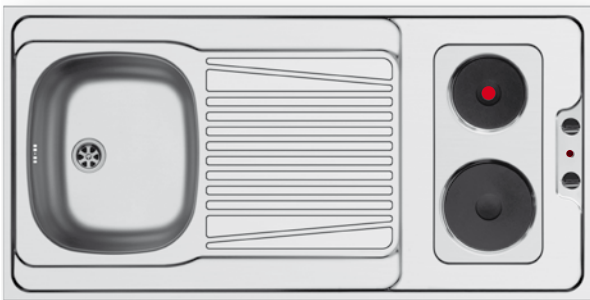

Suitable accessories

525004801
Wooden chopping board

Waste fittings

521099801
Waste valve Ø60 with bowl overflow

4 Sides Down

PANTRY (120X60X5,5cm) 1B 1D 2 UNEQUAL ELECTRIC HOBS

Pantry dimensions: 1200 x 600 x 55mm
 Bowl dimensions: 340 x 400 x 150mm
 Minimum base unit: 45cm
 Bowl overflow