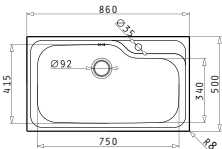

Stainless Steel Sinks

Titan

TITAN (86X50) 1B

Sink dimensions: 860 x 500mm
Bowl dimensions: 750 x 415 x 200mm
Minimum base unit: 90cm
Bowl overflow

Finish	Ar. number	Tap holes	Waste valve	Packaging
SATIN	100138201	1 tap hole	Ø92mm	Carton sleeve
LINEN	100138301	1 tap hole	Ø92mm	Carton sleeve