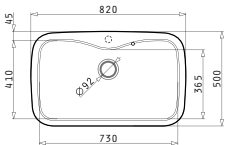

Inset

Color	Ar. number	Waste valve	Packaging
GRANO	070032311	Ø92mm	1 item / carton box
CRISTALO BIANCO	070032411	Ø92mm	1 item / carton box
CHAMPAGNE	070032511	Ø92mm	1 item / carton box
GRAPHITE	070022211	Ø92mm	1 item / carton box

Carton box includes: Waste valve & space saver siphon.