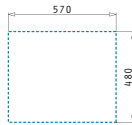

Pyragranite Athlos

PYRAGRANITE ATHLOS (59X50) 1B 1D

Sink dimensions: 590 x 500mm
Bowl dimensions: 340 x 420 x 186mm
Minimum base unit: 45cm
Bowl overflow

Color	Ar. number	Waste valve	Packaging
SNOW	070010911	Ø92mm	1 item / carton box
CARBON	070011011	Ø92mm	1 item / carton box
BEIGE	070069911	Ø92mm	1 item / carton box
MOCHA	070011111	Ø92mm	1 item / carton box
CHOCOLATE	070011211	Ø92mm	1 item / carton box
IRON GREY	070011311	Ø92mm	1 item / carton box

Carton box includes: Waste valve & space saver siphon.

Inset

Suitable accessories

525006601
Wooden chopping board

043000901
Steel colander

Included waste fittings

521001101
Waste valve Ø92 with bowl overflow

521058301
Space saver siphon for sinks with 1 bowl

PYRAGRANITE ATHLOS (79X50) 1B 1D

Sink dimensions: 790 x 500mm
Bowl dimensions: 335 x 420 x 186mm
Minimum base unit: 45cm
Bowl overflow

Color	Ar. number	Waste valve	Packaging
SNOW	070070011	Ø92mm	1 item / carton box
CARBON	070070111	Ø92mm	1 item / carton box
BEIGE	070070211	Ø92mm	1 item / carton box
MOCHA	070070311	Ø92mm	1 item / carton box
CHOCOLATE	070070411	Ø92mm	1 item / carton box
IRON GREY	070070511	Ø92mm	1 item / carton box

Carton box includes: Waste valve & space saver siphon.

Inset

Suitable accessories

525006601
Wooden chopping board

043000901
Steel colander

Included waste fittings

521001101
Waste valve Ø92 with bowl overflow

521058301
Space saver siphon for sinks with 1 bowl