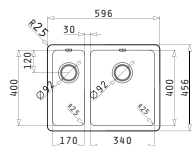

Outer dimensions: 596 x 456mm
Bowl dimensions: 170 x 400 x 140mm / 340 x 400 x 200mm
Minimum base unit: 60cm
Bowl overflow

Cutout template supplied in packaging

Finish	Ar. number	Installation type	Waste valves	Packaging
POLISHED	101045830	Undermount	Ø92mm	1 item / carton box