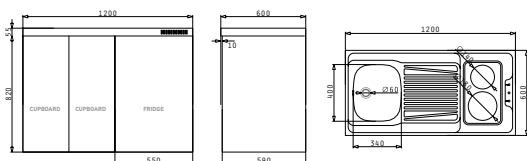

METALLIC MK 325 (120X60)

Bowl position	Ar. number	Tap holes	Waste valve
Right hand bowl	170002901	No tap holes	Ø60mm
Lef hand bowl	170003001	No tap holes	Ø60mm

Packaging includes: Waste valve.

Built-In Hobs

- 1 Rapid Cooking Plate 145mm, 1500W
- 1 Normal Cooking Plate 180mm, 1500W
- Thermostat on both plates
- 2 Switches of 7 Levels

White Metallic Storage Cabinet with Shelf

- Dimensions: 65 x 59 x 82cm

4 Star Zanussi Fridge

- Voltage-Frequency: 230V- 50Hz
- Capacity: 140L
- Dimensions: 55 x 59 x 82cm
- Freezer
- Adjustable Shelves

Waste fittings

Suitable accessories