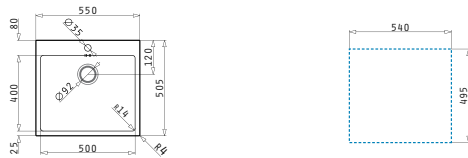

Also suitable:

521102101 Pop up waste valve Ø92 with bowl overflow

ISTROS (50X40) 1B

Sink dimensions: 550 x 505mm
Bowl dimensions: 500 x 400 x 200mm
Minimum base unit: **60cm**
Bowl overflow

Finish	Ar. number	Tap holes	Waste valve	Packaging
BRUSHED	100098201	1 tap holes	Ø92mm	1 item / carton box