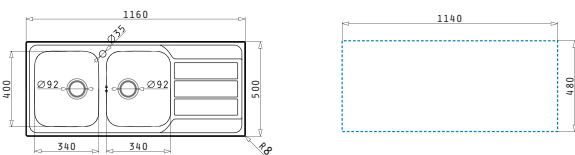

521055101
Siphon for sinks with 2 bowls of equal depth

ATHENA EXTRA (116X50) 2B 1D

Sink dimensions: 1160 x 500mm
Bowl dimensions: 340 x 400 x 190mm / 340 x 400 x 190mm
Minimum base unit: **80cm**
Bowl overflow