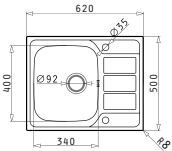

Suitable accessories

Suitable waste fittings

Athena Series

Athena

ATHENA (62X50) 1B 1D

Sink dimensions: 620 x 500mm
Bowl dimensions: 340 x 400 x 180mm
Minimum base unit: 45cm
Bowl overflow

Finish	Ar. number	Bowl position	Waste valve	Packaging
SATIN	100187101	Reversible 1+1 tap holes	Ø92mm	Carton sleeve
LINEN	100187201	Reversible 1+1 tap holes	Ø92mm	Carton sleeve
POLISHED	101104701	Reversible 1+1 tap holes	Ø92mm	Carton sleeve