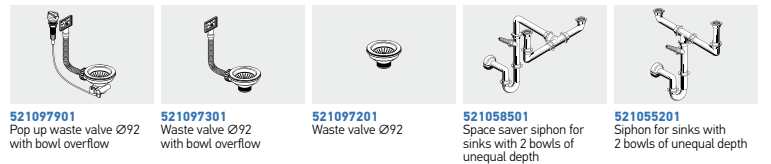

Amaltia Series

LIFETIME GUARANTEE

stainless steel
18/10
AISI 304

PYRAMIS
Kitchen Inspirations

Stainless Steel Sinks

Amaltia

AMALTIA (62X50) 1 1/2B

Sink dimensions: 620 x 500mm
Bowl dimensions: 340 x 400 x 190mm / 165 x 290 x 130mm
Minimum base unit: 60cm
Bowl overflow

Finish	Ar. number	Bowl position	Waste valves	Packaging
POLISHED	107123301	Reversible 1+1 tap holes	Ø92mm	Carton sleeve

Suitable accessories

Suitable waste fittings

AMALTIA (79X50) 1B 1D

Sink dimensions: 790 x 500mm
Bowl dimensions: 340 x 400 x 190mm
Minimum base unit: 45cm
Bowl overflow