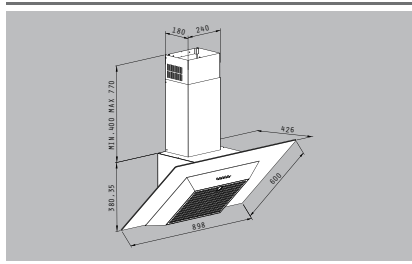

Affuso premium

Ar. number

Energy class **D**

065021901

Material: Inox & safety glass

Motor: 160W

Width: 90cm

2 halogen spots

Extraction rate (free flow): 600m³/h

Controls: Push buttons

Noise level: 49-60dB

Metallic filters: 1

065934601
Carbon filter
Required: 2

Fermo premium

Ar. number

Energy class **D**

065018201