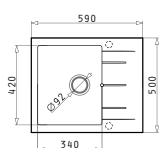

Pyragranite Alazia

PYRAGRANITE ALAZIA (Ø51) 1B

Sink dimensions: Ø510mm
Bowl dimensions: Ø450 x 205mm
Minimum base unit: 50cm
Bowl overflow

Color	Ar. number	Waste valve	Packaging
SNOW	079810111	Ø92mm	1 item / carton box
CARBON	079810211	Ø92mm	1 item / carton box
BEIGE	079810311	Ø92mm	1 item / carton box
MOCHA	079810411	Ø92mm	1 item / carton box
CHOCOLATE	070036511	Ø92mm	1 item / carton box
IRON GREY	070036611	Ø92mm	1 item / carton box

Carton box includes: Waste valve & space saver siphon.

Inset

Included waste fittings

PYRAGRANITE ALAZIA (59X50) 1B 1D

Sink dimensions: 590 x 500mm
Bowl dimensions: 340 x 420 x 205mm
Minimum base unit: 45cm
Bowl overflow

Color	Ar. number	Waste valve	Packaging
SNOW	079809011	Ø92mm	1 item / carton box
CARBON	079809111	Ø92mm	1 item / carton box
BEIGE	079809211	Ø92mm	1 item / carton box
MOCHA	079809311	Ø92mm	1 item / carton box
CHOCOLATE	070036711	Ø92mm	1 item / carton box
IRON GREY	070036811	Ø92mm	1 item / carton box

Carton box includes: Waste valve & space saver siphon.

Inset

Suitable accessories

Included waste fittings