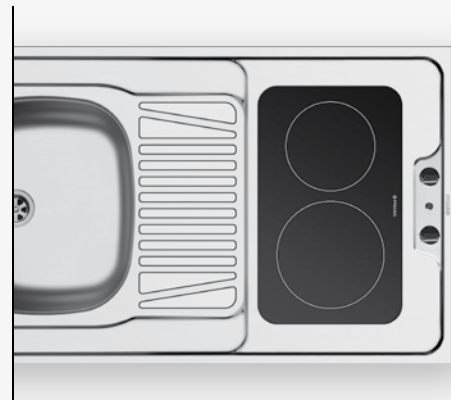

Pantry

PYRAMIS stainless steel sink 18/10 of high quality, with bowl and SPARTA drainer, in two different sizes, with the possibility to choose between electric or ceramic hobs.