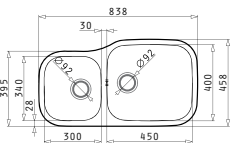

Sink dimensions: 838 x 458mm
Bowl dimensions: 300 x 340 x 170mm / 450 x 400 x 200mm
Minimum base unit: **90cm**
Bowl overflow