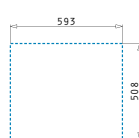

Inset installation