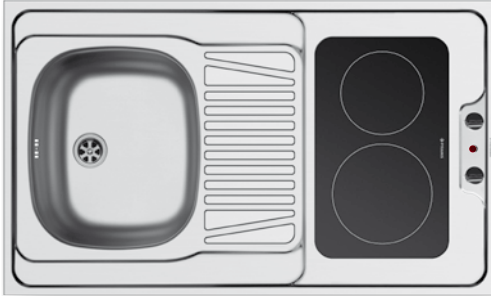

Suitable accessories

525004801
Wooden chopping board

Waste fittings

521099801
Waste valve Ø60 with bowl overflow

4 Sides Down

Minikitchens - Pantries

PANTRY (100X60X5,5cm) 1B 1D 2 UNEQUAL CERAMIC HOBS

Pantry dimensions: 1000 x 600 x 55mm
 Bowl dimensions: 340 x 400 x 150mm
 Minimum base unit: 45cm
 Bowl overflow