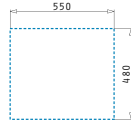

Included waste fittings

521001101
Waste valve Ø92
with bowl overflow

521058301
Space saver siphon for
sinks with 1 bowl

Pyragranite Sinks

PYRAGRANITE ISTROS (57X50) 1B

Sink dimensions: 570 x 500mm
Bowl dimensions: 500 x 400 x 200mm
Minimum base unit: 60cm
Bowl overflow