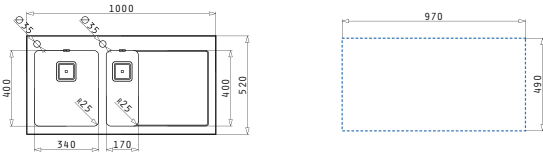

521055801
Siphon for sinks with 1 bowl

Glass / Steel Sinks

CRYSTALON (100X52) 1 1/2B 1D LH

Sink dimensions: 1000 x 520mm
Bowl dimensions: 340 x 400 x 200mm / 170 x 400 x 140mm
Minimum base unit: **60cm**
Bowl overflow