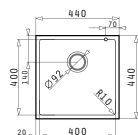

Pyragranite Tetragon

PYRAGRANITE TETRAGON (34X40) 1B

NEW!

Outer dimensions: 380 x 440mm
Bowl dimensions: 340 x 400 x 200mm
Minimum base unit: 40cm
Bowl overflow

Color	Ar. number	Waste valve	Packaging
SNOW	070065311	Ø92mm	1 item / carton box
CARBON	070065411	Ø92mm	1 item / carton box
BEIGE	070065511	Ø92mm	1 item / carton box
MOCHA	070065611	Ø92mm	1 item / carton box
CHOCOLATE	070065711	Ø92mm	1 item / carton box
IRON GREY	070065811	Ø92mm	1 item / carton box

Carton box includes: Waste valve & space saver siphon.

Undermount

Suitable accessories

Included waste fittings

PYRAGRANITE TETRAGON (40X40) 1B

NEW!

Outer dimensions: 440 x 440mm
Bowl dimensions: 400 x 400 x 200mm
Minimum base unit: 50cm
Bowl overflow

Color	Ar. number	Waste valve	Packaging
SNOW	070065911	Ø92mm	1 item / carton box
CARBON	070066011	Ø92mm	1 item / carton box
BEIGE	070066111	Ø92mm	1 item / carton box
MOCHA	070066211	Ø92mm	1 item / carton box
CHOCOLATE	070066311	Ø92mm	1 item / carton box
IRON GREY	070066411	Ø92mm	1 item / carton box

Carton box includes: Waste valve & space saver siphon.

Undermount

Suitable accessories

Included waste fittings