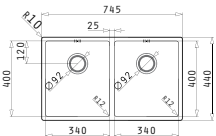

Carton box includes: Waste valves & space saver siphon.

Suitable accessories

Included waste fittings

Also suitable:

Stainless Steel Sinks

ASTRIS (74,5X44) 2B

Outer dimensions: 745 x 440mm
Bowl dimensions: 340 x 400 x 200mm / 340 x 400 x 200mm
Minimum base unit: **80cm**
Bowl overflow