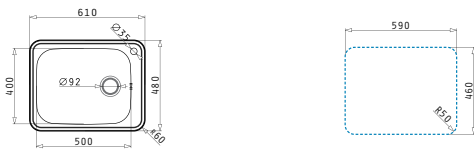

Finish	Ar. number	Tap holes	Waste valve	Packaging
POLISHED	108717401	1 tap hole	Ø92mm	Carton sleeve
LINEN	108722401	1 tap hole	Ø92mm	Carton sleeve

Suitable accessories

Inset

EASYFIX™

Suitable waste fittings