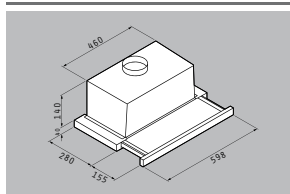

Cookerhoods

Sliding 60cm essential

Energy class **E**

Energy class **E**

Energy class **E**

065941101
Carbon filter
Required: 2

Color	Ar. number
WHITE	065017101
BROWN	065017201
INOX	065017001

Color: white / brown / inox

Width: 60cm

Extraction rate (free flow): 450m³/h

Noise level: 47-65dB | Motor: 150W

Halogen lamps

Controls: Push buttons

Metallic filters: 2