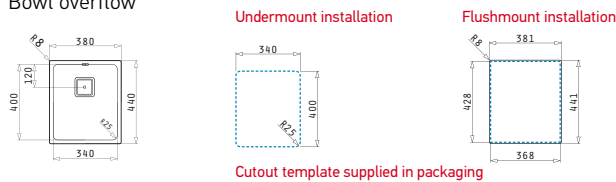

LUME (34X40) 1B

Outer dimensions: 380 x 440mm
Bowl dimensions: 340 x 400 x 200mm
Minimum base unit: 40cm
Bowl overflow

Finish	Ar. number	Installation type	Waste valve	Packaging
POLISHED	101024101	Undermount	Square	1 item / carton box
POLISHED	101023601	Flushmount	Square	1 item / carton box