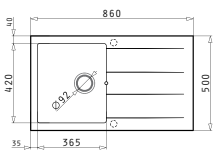

Sink dimensions: 860 x 500mm
Bowl dimensions: 365 x 420 x 186mm
Minimum base unit: 45cm
Bowl overflow

Inset

Color	Ar. number	Waste valve	Packaging
SNOW	070038911	Ø92mm	1 item / carton box
CARBON	070039011	Ø92mm	1 item / carton box
BEIGE	070039111	Ø92mm	1 item / carton box
MOCHA	070039211	Ø92mm	1 item / carton box
CHOCOLATE	070039311	Ø92mm	1 item / carton box
IRON GREY	070039411	Ø92mm	1 item / carton box

Carton box includes: Waste valve & space saver siphon.