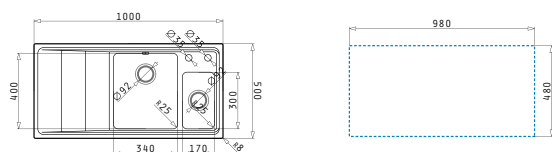

Carton box includes: Pop up waste valve, waste valve & siphon.

Suitable accessories

Included waste fittings

STUDIO (100X50) 1 1/2B 1D RH

Sink dimensions: 1000 x 500mm
Bowl dimensions: 340 x 400 x 200mm / 170 x 300 x 140mm
Minimum base unit: 60cm
Bowl overflow