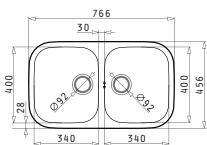

DIONE (77X46) 2B

Sink dimensions: 766 x 456mm
Bowl dimensions: 340 x 400 x 180mm / 340 x 400 x 180mm
Minimum base unit: **80cm**
Bowl overflow

Finish	Ar. number	Tap holes	Waste valves	Packaging
POLISHED	109400630	No tap holes	Ø92mm	1 item / carton box