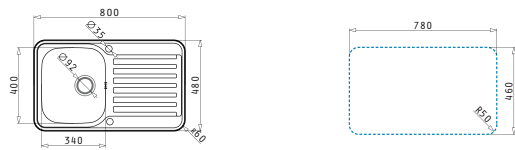

LIFETIME GUARANTEE

stainless steel
18/10
AISI 304

PYRAMIS
Kitchen Inspirations

Stainless Steel Sinks

Space

SPACE MINI 1B 1D

Sink dimensions: 800 x 480mm
Bowl dimensions: 340 x 400 x 190mm
Minimum base unit: 45cm
Bowl overflow

Finish	Ar. number	Bowl position	Waste valve	Packaging
POLISHED	108745001	Reversible 1+1 tap holes	Ø92mm	Carton sleeve

EASYFIX™

Suitable accessories

525004701
Wooden chopping board

525004201
Steel basket

525000401
White basket

Suitable waste fittings

521097301
Waste valve Ø92 with bowl overflow

521058301
Space saver siphon for sinks with 1 bowl

521055801
Siphon for sinks with 1 bowl

SPACE MINI 1 1/2B 1D

Sink dimensions: 960 x 480mm
Bowl dimensions: 340 x 400 x 190mm / 165 x 290 x 130mm
Minimum base unit: 60cm
Bowl overflow

Finish	Ar. number	Bowl position	Waste valves	Packaging
POLISHED	108753901	Reversible 1+1 tap holes	Ø92mm	Carton sleeve

EASYFIX™

Suitable accessories

525004701
Wooden chopping board

100060001
Steel colander

525000201
Transparent colander

525004201
Steel basket

525000401
White basket

Suitable waste fittings

521097301
Waste valve Ø92 with bowl overflow

521097201
Waste valve Ø92

521058501
Space saver siphon for sinks with 2 bowls of unequal depth

521055201
Siphon for sinks with 2 bowls of unequal depth

SPACE MINI 2 1/2B

Sink dimensions: 960 x 480mm
Bowl dimensions: 340 x 400 x 190mm / 165 x 290 x 130mm / 340 x 400 x 190mm
Minimum base unit: 100cm

Finish	Ar. number	Tap holes	Waste valves	Packaging
POLISHED	108716801	1 tap hole	Ø92mm	Carton sleeve

EASYFIX™

Suitable accessories

525004701
Wooden chopping board

100060001
Steel colander

525000201
Transparent colander

525004201
Steel basket

525000401
White basket

Suitable waste fittings

521097201
Waste valve Ø92

521055301
Siphon for sinks with 2 1/2 bowls