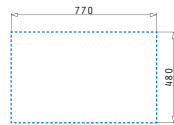

Suitable accessories

Suitable waste fittings

Stainless Steel Sinks

AMALTIA (79X50) 2B

Sink dimensions: 790 x 500mm
Bowl dimensions: 340 x 400 x 190mm / 340 x 400 x 190mm
Minimum base unit: **80cm**
Bowl overflow