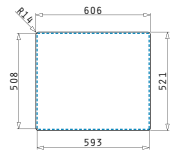

LIFETIME GUARANTEE

stainless steel
18/10
AISI 304

PYRAMIS
Kitchen Inspirations

Stainless Steel Sinks

Pella

PELLA (60,5X52) 1 1/2B LH

Sink dimensions: 605 x 520mm
Bowl dimensions: 340 x 400 x 200mm / 170 x 400 x 140mm
Minimum base unit: 60cm
Bowl overflow

Finish	Ar. number	Tap holes	Waste valves	Packaging
POLISHED	108910201	2 tap holes	Ø92mm	1 item / carton box

Carton box includes: Pop up waste valve, waste valve & siphon.

Suitable accessories

Included waste fittings

PELLA (60,5X52) 1 1/2B RH

Sink dimensions: 605 x 520mm
Bowl dimensions: 170 x 400 x 140mm / 340 x 400 x 200mm
Minimum base unit: 60cm
Bowl overflow

Finish	Ar. number	Tap holes	Waste valves	Packaging
POLISHED	108910401	2 tap holes	Ø92mm	1 item / carton box

Carton box includes: Pop up waste valve, waste valve & siphon.

Suitable accessories

Included waste fittings