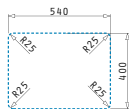

Outer dimensions: 596 x 456mm
Bowl dimensions: 170 x 400 x 140mm / 340 x 400 x 200mm
Minimum base unit: 60cm
Bowl overflow

Cutout template supplied in packaging

Finish	Ar. number	Installation type	Waste valves	Packaging
POLISHED	101045830	Undermount	Ø92mm	1 item / carton box