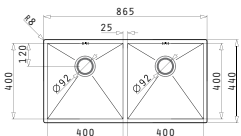

Outer dimensions: 865 x 440mm
Bowl dimensions: 400 x 400 x 200mm / 400 x 400 x 200mm
Minimum base unit: **90cm**
Bowl overflow

Undermount installation