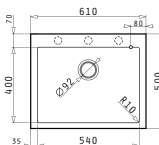

Included waste fittings

521001101
Waste valve Ø92 with bowl overflow

521058301
Space saver siphon for sinks with 1 bowl

PYRAGRANITE ISTROS (61X50) 1B

Sink dimensions: 610 x 500mm
Bowl dimensions: 540 x 400 x 200mm
Minimum base unit: 60cm
Bowl overflow