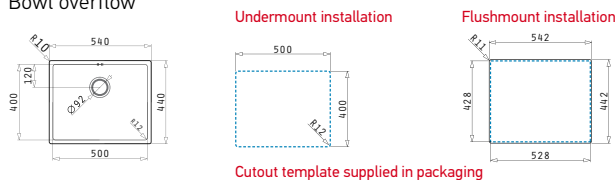

Also suitable:

521102101
Pop up waste valve Ø92 with bowl overflow

Stainless Steel Sinks

ASTRIS (45X40) 1B

Outer dimensions: 490 x 440mm
Bowl dimensions: 450 x 400 x 200mm
Minimum base unit: 50cm
Bowl overflow

Suitable accessories

Included waste fittings

Also suitable:

ASTRIS (50X40) 1B

Outer dimensions: 540 x 440mm
Bowl dimensions: 500 x 400 x 200mm
Minimum base unit: 60cm
Bowl overflow

Finish	Ar. number	Installation type	Waste valve	Packaging
BRUSHED	101027901	Undermount	Ø92mm	1 item / carton box
BRUSHED	101028501	Flushmount	Ø92mm	1 item / carton box

Carton box includes: Waste valve.

Suitable accessories

Included waste fittings

Also suitable:

ASTRIS (74X40) 1B

Outer dimensions: 780 x 440mm
Bowl dimensions: 740 x 400 x 200mm
Minimum base unit: 80cm
Bowl overflow