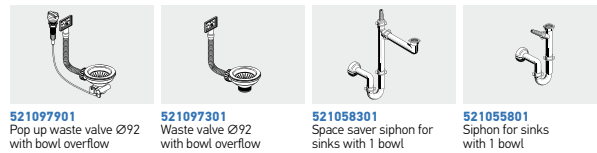

ALEA (79X50) 1B 1D

NEW!

Sink dimensions: 790 x 500mm
Bowl dimensions: 330 x 400 x 190mm
Minimum base unit: 45cm
Bowl overflow

Finish	Ar. number	Bowl position	Waste valve	Packaging
POLISHED	107158601	Reversible 1 +1 tap holes	Ø92mm	Carton sleeve
LINEN	107160801	Reversible 1 +1 tap holes	Ø92mm	Carton sleeve

Suitable accessories

Suitable waste fittings

ALEA (79X50) 2B

NEW!

Sink dimensions: 790 x 500mm
Bowl dimensions: 330 x 400 x 190mm / 330 x 400 x 190mm
Minimum base unit: 80cm
Bowl overflow

Finish	Ar. number	Tap holes	Waste valves	Packaging
POLISHED	107157601	1 tap hole	Ø92mm	Carton sleeve
LINEN	107160701	1 tap hole	Ø92mm	Carton sleeve