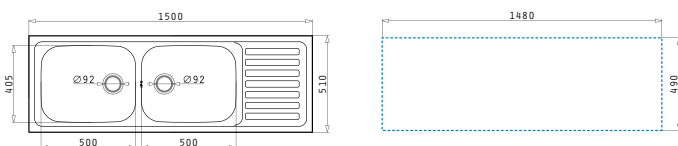

Suitable waste fittings (for sink with overflow)

PROFONDO (150X51) 2B 1D

Sink dimensions: 1500 x 510mm
Bowl dimensions: 500 x 400 x 300mm / 500 x 400 x 300mm
Minimum base unit: **110cm**
Bowl overflow

Finish	Ar. number	Bowl position	Waste valves	Overflow	Packaging
POLISHED	105059901	Reversible No tap holes	Ø92mm	No overflow	Carton sleeve
POLISHED	105060001	Reversible No tap holes	Ø92mm	With overflow	Carton sleeve