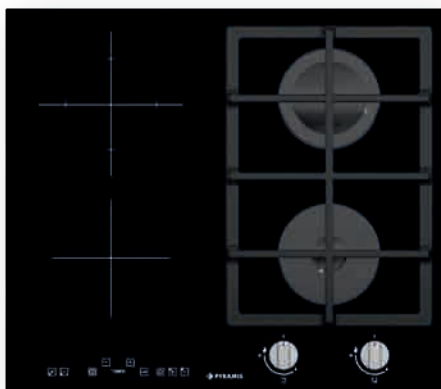

3 Zones Highlight + 2 Gas Zones:

	Ø120 / 180mm, 700 / 1700W
	3000W
	Ø145mm / 1200W
	1000W

Ceramic hobs

Touch controls

9 function levels

Safety lock

Residual heat indicator

Timer