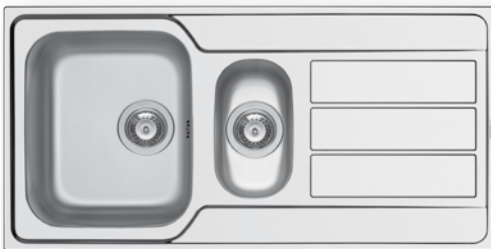

Suitable accessories

Suitable waste fittings

ATHENA EXTRA (100X50) 1 1/2B 1D

Sink dimensions: 1000 x 500mm
Bowl dimensions: 340 x 400 x 180mm / 165 x 290 x 130mm
Minimum base unit: 60cm
Bowl overflow

Finish	Ar. number	Bowl position	Waste valves	Packaging
LINEN	101230001	Reversible No tap holes	Ø92mm	Carton sleeve
POLISHED	101200001	Reversible No tap holes	Ø92mm	Carton sleeve