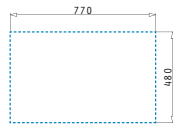

521058301
Space saver siphon for
sinks with 1 bowl

Pyragranite Sinks

PYRAGRANITE ALAZIA (79X50) 1B 1D

Sink dimensions: 790 x 500mm
Bowl dimensions: 340 x 420 x 205mm
Minimum base unit: 45cm
Bowl overflow