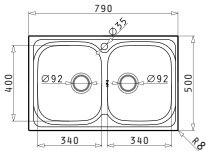

Suitable accessories

Suitable waste fittings

Stainless Steel Sinks

AMALTIA (79X50) 2B

Sink dimensions: 790 x 500mm
Bowl dimensions: 340 x 400 x 190mm / 340 x 400 x 190mm
Minimum base unit: **80cm**
Bowl overflow