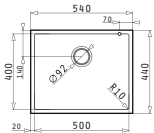

Included waste fittings

521001101
Waste valve Ø92
with bowl overflow

521058301
Space saver siphon for
sinks with 1 bowl

Pyragranite Sinks

PYRAGRANITE TETRAGON (50X40) 1B

Outer dimensions: 540 x 440mm
Bowl dimensions: 500 x 400 x 200mm
Minimum base unit: 60cm
Bowl overflow