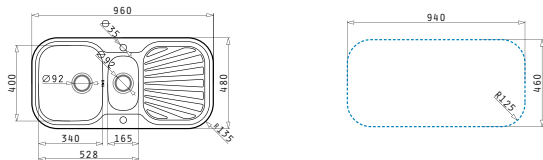

Finish	Ar. number	Bowl position	Waste valves	Packaging
POLISHED	108752201	Reversible 1+1 tap holes	Ø92mm	Carton sleeve
LINEN	108752301	Reversible 1+1 tap holes	Ø92mm	Carton sleeve