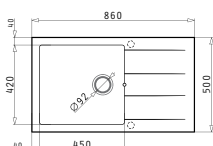

Sink dimensions: 860 x 500mm
Bowl dimensions: 450 x 420 x 195mm
Minimum base unit: 50cm
Bowl overflow

Color	Ar. number	Waste valve	Packaging
SNOW	070070611	Ø92mm	1 item / carton box
CARBON	070070711	Ø92mm	1 item / carton box
BEIGE	070070811	Ø92mm	1 item / carton box
MOCHA	070070911	Ø92mm	1 item / carton box
CHOCOLATE	070071011	Ø92mm	1 item / carton box
IRON GREY	070071111	Ø92mm	1 item / carton box

Carton box includes: Waste valve & space saver siphon.

Inset