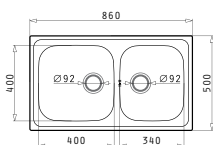

LIFETIME GUARANTEE

stainless steel
18/10
AISI 304

Dorian

DORIAN (86X50) 1B 1D

NEW!

Sink dimensions: 860 x 500mm
Bowl dimensions: 450 x 400 x 210mm
Minimum base unit: 50cm
Bowl overflow

Finish	Ar. number	Tap holes	Waste valve	Packaging
POLISHED	105060201	Reversible No tap holes	Ø92mm	Carton sleeve

Suitable accessories

525005201
Wooden chopping board

Suitable waste fittings

521097901
Pop up waste valve Ø92 with bowl overflow

521097301
Waste valve Ø92 with bowl overflow

521058301
Space saver siphon for sinks with 1 bowl

521055801
Siphon for sinks with 1 bowl

DORIAN (86X50) 2B

NEW!

Sink dimensions: 860 x 500mm
Bowl dimensions: 400 x 400 x 210mm / 340 x 400 x 180mm
Minimum base unit: 80cm
Bowl overflow

Finish	Ar. number	Tap holes	Waste valves	Packaging
POLISHED	107158501	Reversible No tap holes	Ø92mm	Carton sleeve

Suitable accessories

525005201
Wooden chopping board

525004201
Steel basket

Suitable waste fittings

521097901
Pop up waste valve Ø92 with bowl overflow

521097301
Waste valve Ø92 with bowl overflow

521097201
Waste valve Ø92

521058501
Space saver siphon for sinks with 2 bowls of unequal depth

521055201
Siphon for sinks with 2 bowls of unequal depth