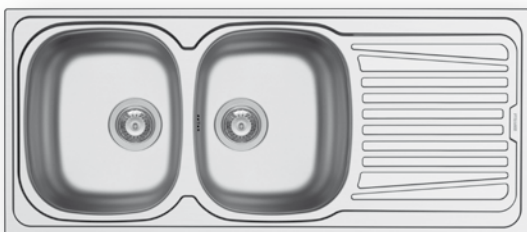

SPARTA (116X50) 2B 1D