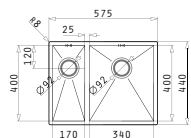

Outer dimensions: 575 x 440mm
Bowl dimensions: 170 x 400 x 140mm / 340 x 400 x 200mm
Minimum base unit: 60cm
Bowl overflow

Undermount installation