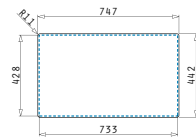

Finish	Ar. number	Installation type	Waste valves	Packaging
BRUSHED	101030901	Undermount	Ø92mm	1 item / carton box
BRUSHED	101031301	Flushmount	Ø92mm	1 item / carton box

Carton box includes: Waste valves & space saver siphon.