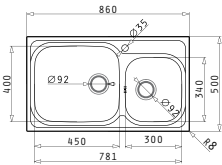

LIFETIME GUARANTEE

stainless steel
18/10
AISI 304

PYRAMIS
Kitchen Inspirations

Stainless Steel Sinks

Amaltia Plus

AMALTIA PLUS (86X50) 2B

Sink dimensions: 860 x 500mm
Bowl dimensions: 450 x 400 x 210mm / 300 x 340 x 180mm
Minimum base unit: 90cm
Bowl overflow