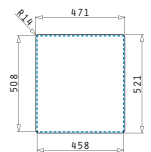

521055801
Siphon for sinks with 1 bowl

PELLA (47X52) 1B

Sink dimensions: 470 x 520mm
Bowl dimensions: 400 x 400 x 200mm
Minimum base unit: 45cm
Bowl overflow

Flushmount installation

Inset installation

Finish	Ar. number	Tap holes	Waste valve	Packaging
POLISHED	108911001	2 tap holes	Ø92mm	1 item / carton box