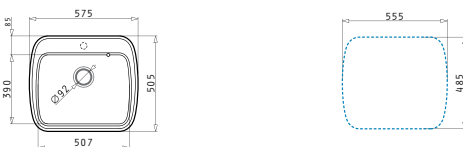

Carton box includes: Waste valve & space saver siphon.

Sink dimensions: 575 x 505mm
Bowl dimension: 507 x 390 x 217mm
Minimum base unit: **60cm**
Bowl overflow

Included waste fittings

521001101
Waste valve Ø92
with bowl overflow