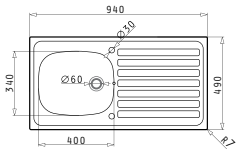

Finish	Ar. number	Bowl position	Waste valve	Packaging
SATIN	100165801	Reversible 1+1 tap holes	Ø60mm	Carton sleeve

Inset

EASYFIX™