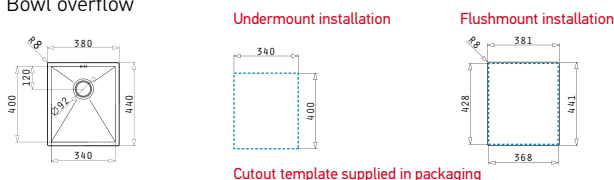

TETRAGON (34X40) 1B

Outer dimensions: 380 x 440mm
Bowl dimensions: 340 x 400 x 200mm
Minimum base unit: 40cm
Bowl overflow

Finish	Ar. number	Installation type	Waste valve	Packaging
BRUSHED	100090101	Undermount	Ø92mm	1 item / carton box
BRUSHED	100090701	Flushmount	Ø92mm	1 item / carton box

Carton box includes: Waste valve.