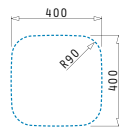

Outer dimensions: 423 x 423mm
Bowl dimensions: 400 x 400 x 200mm
Minimum base unit: **45cm**
Bowl overflow

Finish	Ar. number	Waste valve	Packaging
POLISHED	10009301	Ø92mm	8 items / carton box