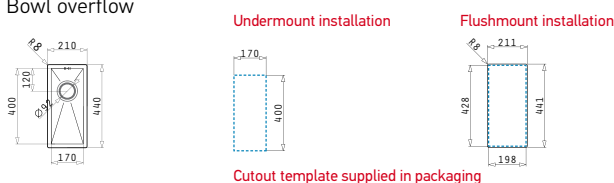

Tetragon

TETRAGON (17X40) 1B

Outer dimensions: 210 x 440mm
Bowl dimensions: 170 x 400 x 140mm
Minimum base unit: 30cm
Bowl overflow