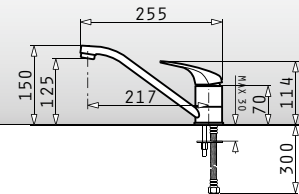

Accel essential

Long spout single lever mixer tap with ceramic disc mechanism

Kitchen Taps

Type	Ar. number
CHROME	095191001
SATIN	095191101
SNOW	095300601
CARBON	095300701
BEIGE	095192301
MOCHA	095300801
CHOCOLATE	090912301
IRON GREY	090910601

Type	Ar. number
CHROME	095171001

Type	Ar. number
CHROME	096601001