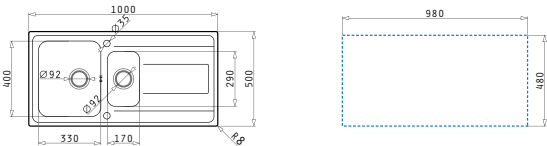

Stainless Steel Sinks

Alea

ALEA (100X50) 1 1/2B 1D

NEW!

Sink dimensions: 1000 x 500mm
Bowl dimensions: 330 x 400 x 190mm / 170 x 290 x 130mm
Minimum base unit: 60cm
Bowl overflow

Finish	Ar. number	Bowl position	Waste valves	Packaging
POLISHED	107158101	Reversible 1 +1 tap holes	Ø92mm	Carton sleeve
LINEN	107161001	Reversible 1 +1 tap holes	Ø92mm	Carton sleeve

Suitable accessories

Suitable waste fittings

ALEA (116X50) 2B 1D

NEW!

Sink dimensions: 1160 x 500mm
Bowl dimensions: 330 x 400 x 190mm / 330 x 400 x 190mm
Minimum base unit: 80cm
Bowl overflow

Finish	Ar. number	Bowl position	Waste valves	Packaging
POLISHED	107161101	Reversible 1 +1 tap holes	Ø92mm	Carton sleeve
LINEN	107161201	Reversible 1 +1 tap holes	Ø92mm	Carton sleeve