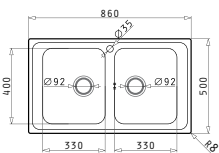

521058301
Space saver siphon for sinks with 1 bowl

521055801
Siphon for sinks with 1 bowl

ALEA (86X50) 2B

Sink dimensions: 860 x 500mm
Bowl dimensions: 330 x 400 x 190mm / 330 x 400 x 190mm
Minimum base unit: **80cm**
Bowl overflow