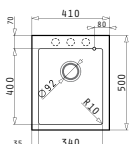

Included waste fittings

521001101
Waste valve Ø92 with bowl overflow

521058301
Space saver siphon for sinks with 1 bowl

Pyragranite Istros Series

Pyragranite Istros

PYRAGRANITE ISTROS (41X50) 1B

NEW!

Sink dimensions: 410 x 500mm
Bowl dimensions: 340 x 400 x 200mm
Minimum base unit: 40cm
Bowl overflow