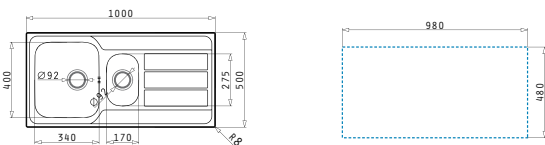

Suitable accessories

Suitable waste fittings

ATHENA EXTRA (100X50) 1 1/2B 1D

Sink dimensions: 1000 x 500mm
Bowl dimensions: 340 x 400 x 180mm / 165 x 290 x 130mm
Minimum base unit: 60cm
Bowl overflow

Finish	Ar. number	Bowl position	Waste valves	Packaging
LINEN	101230001	Reversible No tap holes	Ø92mm	Carton sleeve
POLISHED	101200001	Reversible No tap holes	Ø92mm	Carton sleeve