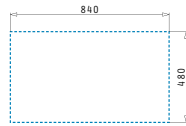

LIFETIME GUARANTEE

stainless steel
18/10
AISI 304

PYRAMIS
Kitchen Inspirations

Stainless Steel Sinks

Amaltia Plus

AMALTIA PLUS (86X50) 2B

Sink dimensions: 860 x 500mm
Bowl dimensions: 450 x 400 x 210mm / 300 x 340 x 180mm
Minimum base unit: 90cm
Bowl overflow