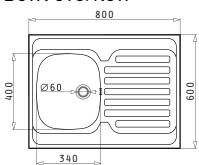

Sink dimensions: 800 x 600mm
Bowl dimensions: 340 x 400 x 150mm
Minimum base unit: 45cm
Bowl overflow

Finish	Ar. number	Bowl position	Waste valve	Bending type
SATIN	100106903	Reversible No tap holes	Ø60mm	4 sides down
SATIN	100106001	Left hand bowl No tap holes	Ø60mm	3 sides down
SATIN	100105801	Right hand bowl No tap holes	Ø60mm	3 sides down