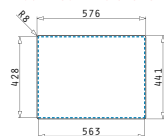

Flushmount installation