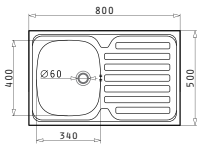

Sink dimensions: 800 x 500mm
Bowl dimensions: 340 x 400 x 150mm
Minimum base unit: 45cm
Bowl overflow

Finish	Ar. number	Bowl position	Waste valve	Bending type
SATIN	100107701	Reversible No tap holes	Ø60mm	4 sides down
SATIN	100104201	Left hand bowl No tap holes	Ø60mm	3 sides down
SATIN	100103201	Right hand bowl No tap holes	Ø60mm	3 sides down