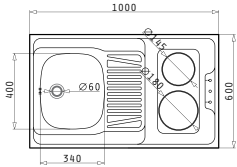

Finish	Ar. number	Bowl position	Waste valve	Packaging
SATIN	140113903	Reversible No tap holes	Ø60mm	Carton sleeve

Packaging includes: Waste valve.

Built-In Hobs

- 1 Rapid Cooking Plate 145mm, 1500W
- 1 Normal Cooking Plate 180mm, 1500W
- Ready to plug in
- Silicon Safety Cable
- Function Light Indicator
- 2 Switches of 7 Levels

Suitable accessories

Waste fittings