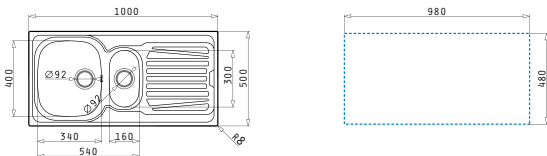

Sink dimensions: 1000 x 500mm
Bowl dimensions: 340 x 400 x 150mm / 160 x 300 x 90mm
Minimum base unit: 60cm
Bowl overflow

Finish	Ar. number	Bowl position	Waste valves	Bowl depth	Packaging
SATIN	100125801	Reversible / No tap holes	Ø92mm	150mm	Carton sleeve
LINEN	100130301	Reversible / No tap holes	Ø92mm	150mm	Carton sleeve
SATIN	100176701	Reversible / No tap holes	Ø92mm	127mm	Carton sleeve
LINEN	100176801	Reversible / No tap holes	Ø92mm	127mm	Carton sleeve

Shallow bowl to provide easy access to people with disabilities

Suitable accessories

Inset

EASYFIX™

Suitable waste fittings