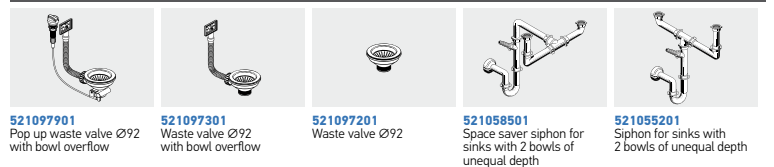

Suitable accessories

Suitable waste fittings

Athena Series

Athena

ATHENA (62X50) 1B 1D

Sink dimensions: 620 x 500mm
Bowl dimensions: 340 x 400 x 180mm
Minimum base unit: 45cm
Bowl overflow

Finish	Ar. number	Bowl position	Waste valve	Packaging
SATIN	100187101	Reversible 1+1 tap holes	Ø92mm	Carton sleeve
LINEN	100187201	Reversible 1+1 tap holes	Ø92mm	Carton sleeve
POLISHED	101104701	Reversible 1+1 tap holes	Ø92mm	Carton sleeve

Suitable accessories

Suitable waste fittings

ATHENA EXTRA (62X50) 1 1/2B

Sink dimensions: 620 x 500mm
Bowl dimensions: 340 x 400 x 180mm / 165 x 290 x 130mm
Minimum base unit: 60cm
Bowl overflow

Finish	Ar. number	Bowl position	Waste valves	Packaging
LINEN	101230401	Reversible 1+1 tap holes	Ø92mm	Carton sleeve
POLISHED	101200401	Reversible 1+1 tap holes	Ø92mm	Carton sleeve

Suitable accessories

Suitable waste fittings

Stainless Steel Sinks

ATHENA (79X50) 1B 1D

Sink dimensions: 790 x 500mm
Bowl dimensions: 340 x 400 x 180mm
Minimum base unit: **45cm**
Bowl overflow

Finish	Ar. number	Bowl position	Waste valve	Packaging
SATIN	100178701	Reversible No tap holes	Ø92mm	Carton sleeve
LINEN	100180101	Reversible No tap holes	Ø92mm	Carton sleeve
POLISHED	101100501	Reversible No tap holes	Ø92mm	Carton sleeve