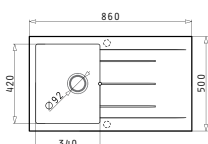

521001001
Waste valve Ø92

521058401
Space saver siphon for sinks with 2 bowls of equal depth

Pyragranite Alazia

Pyragranite Sinks

PYRAGRANITE ALAZIA (86X50) 1B 1D

Sink dimensions: 860 x 500mm
Bowl dimensions: 340 x 420 x 205mm
Minimum base unit: 45cm
Bowl overflow