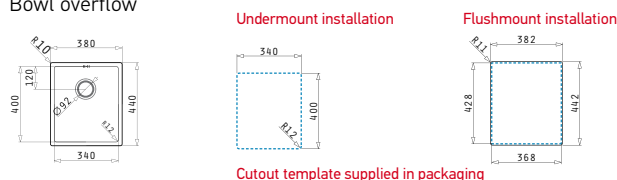

ASTRIS (34X40) 1B

Outer dimensions: 380 x 440mm
Bowl dimensions: 340 x 400 x 200mm
Minimum base unit: 40cm
Bowl overflow

Finish	Ar. number	Installation type	Waste valve	Packaging
BRUSHED	101027601	Undermount	Ø92mm	1 item / carton box
BRUSHED	101028201	Flushmount	Ø92mm	1 item / carton box