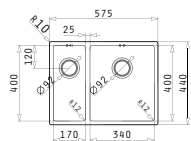

Outer dimensions: 575 x 440mm
Bowl dimensions: 170 x 400 x 170mm / 340 x 400 x 200mm
Minimum base unit: 60cm
Bowl overflow