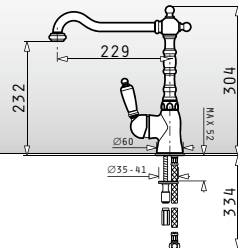

Baroque classic

Single lever mixer tap with ceramic disc mechanism