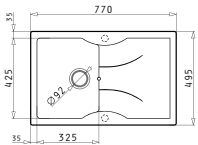

Sink dimensions: 770 x 495mm
Bowl dimensions: 325 x 425 x 182mm
Minimum base unit: 45cm
Bowl overflow

Inset

Color	Ar. number	Waste valve	Packaging
GRANO	070031711	Ø92mm	1 item / carton box
CRISTALO BIANCO	070031811	Ø92mm	1 item / carton box
CHAMPAGNE	070031911	Ø92mm	1 item / carton box
GRAPHITE	070022011	Ø92mm	1 item / carton box

Carton box includes: Waste valve & space saver siphon.