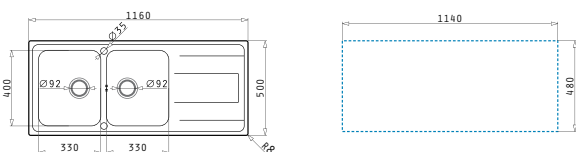

Stainless Steel Sinks

Alea

ALEA (100X50) 1 1/2B 1D

NEW!

Sink dimensions: 1000 x 500mm
Bowl dimensions: 330 x 400 x 190mm / 170 x 290 x 130mm
Minimum base unit: 60cm
Bowl overflow

Finish	Ar. number	Bowl position	Waste valves	Packaging
POLISHED	107158101	Reversible 1 +1 tap holes	Ø92mm	Carton sleeve
LINEN	107161001	Reversible 1 +1 tap holes	Ø92mm	Carton sleeve

Suitable accessories

Suitable waste fittings

ALEA (116X50) 2B 1D

NEW!

Sink dimensions: 1160 x 500mm
Bowl dimensions: 330 x 400 x 190mm / 330 x 400 x 190mm
Minimum base unit: 80cm
Bowl overflow

Finish	Ar. number	Bowl position	Waste valves	Packaging
POLISHED	107161101	Reversible 1 +1 tap holes	Ø92mm	Carton sleeve
LINEN	107161201	Reversible 1 +1 tap holes	Ø92mm	Carton sleeve