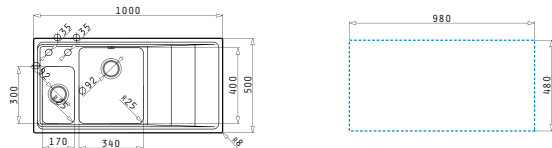

Sink dimensions: 1000 x 500mm
Bowl dimensions: 170 x 300 x 140mm / 340 x 400 x 200mm
Minimum base unit: 60cm
Bowl overflow