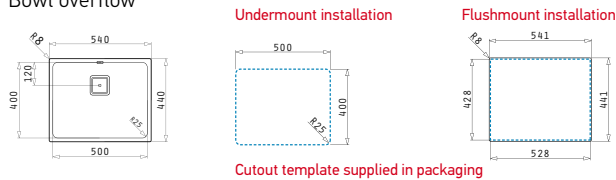

Stainless Steel Sinks

LUME (45X40) 1B

Outer dimensions: 490 x 440mm
Bowl dimensions: 450 x 400 x 200mm
Minimum base unit: 50cm
Bowl overflow

Finish	Ar. number	Installation type	Waste valve	Packaging
POLISHED	101024301	Undermount	Square	1 item / carton box
POLISHED	101023801	Flushmount	Square	1 item / carton box

LUME (50X40) 1B

Outer dimensions: 540 x 440mm
Bowl dimensions: 500 x 400 x 200mm
Minimum base unit: 60cm
Bowl overflow

Finish	Ar. number	Installation type	Waste valve	Packaging
POLISHED	101024401	Undermount	Square	1 item / carton box
POLISHED	101023901	Flushmount	Square	1 item / carton box