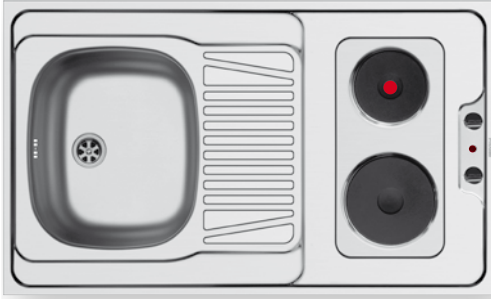

PANTRY (100X60X5,5cm) 1B 1D 2 UNEQUAL ELECTRIC HOBS

Pantry dimensions: 1000 x 600 x 55mm
Bowl dimensions: 340 x 400 x 150mm
Minimum base unit: 45cm
Bowl overflow

Finish	Ar. number	Bowl position	Waste valve	Packaging
SATIN	140113903	Reversible No tap holes	Ø60mm	Carton sleeve

Packaging includes: Waste valve.

Built-In Hobs

- 1 Rapid Cooking Plate 145mm, 1500W
- 1 Normal Cooking Plate 180mm, 1500W
- Ready to plug in
- Silicon Safety Cable
- Function Light Indicator
- 2 Switches of 7 Levels

Suitable accessories

Waste fittings

4 Sides Down

PANTRY (120X60X5,5cm) 1B 1D 2 UNEQUAL ELECTRIC HOBS