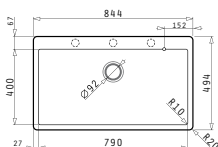

Included waste fittings

521001101
Waste valve Ø92 with bowl overflow

521058301
Space saver siphon for sinks with 1 bowl

PYRAGRANITE ISTROS (86X50) 1B FM

Sink dimensions: 844 x 494mm
Bowl dimensions: 790 x 400 x 200mm
Minimum base unit: 90cm
Bowl overflow