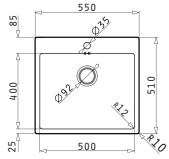

LIFETIME GUARANTEE

stainless steel
18/10
AISI 304

PYRAMIS
Kitchen Inspirations

Stainless Steel Sinks

Istros Flushmount

ISTROS (55X51) 1B FM

Sink dimensions: 550 x 510mm
Bowl dimensions: 500 x 400 x 200mm
Minimum base unit: **60cm**
Bowl overflow