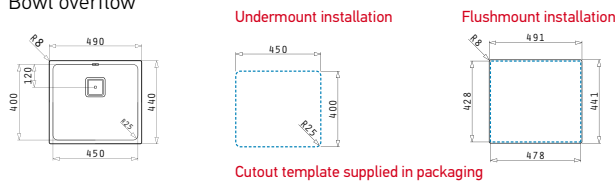

LUME (40X40) 1B

Outer dimensions: 440 x 440mm
Bowl dimensions: 400 x 400 x 200mm
Minimum base unit: 45cm
Bowl overflow

Finish	Ar. number	Installation type	Waste valve	Packaging
POLISHED	101024201	Undermount	Square	1 item / carton box
POLISHED	101023701	Flushmount	Square	1 item / carton box

Stainless Steel Sinks

LUME (45X40) 1B

Outer dimensions: 490 x 440mm
Bowl dimensions: 450 x 400 x 200mm
Minimum base unit: 50cm
Bowl overflow

Finish	Ar. number	Installation type	Waste valve	Packaging
POLISHED	101024301	Undermount	Square	1 item / carton box
POLISHED	101023801	Flushmount	Square	1 item / carton box