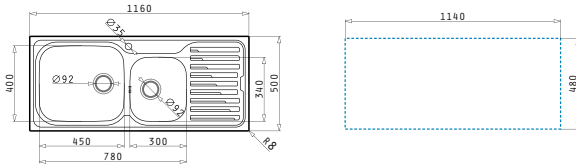

Sink dimensions: 1160 x 500mm
Bowl dimensions: 450 x 400 x 210mm / 300 x 340 x 180mm
Minimum base unit: **90cm**
Bowl overflow

Inset

EASYFIX™

Finish	Ar. number	Tap holes	Waste valves	Packaging
POLISHED	107133101	1 tap hole	Ø92mm	Carton sleeve

Suitable accessories

Suitable waste fittings