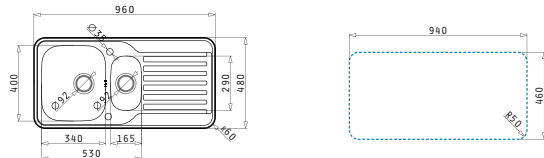

Sink dimensions: 960 x 480mm
Bowl dimensions: 340 x 400 x 190mm / 165 x 290 x 130mm
Minimum base unit: 60cm
Bowl overflow