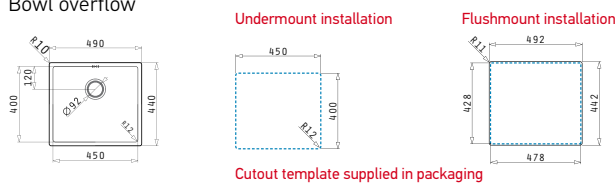

Also suitable:

521102101
Pop up waste valve Ø92 with bowl overflow

Stainless Steel Sinks

ASTRIS (45X40) 1B

Outer dimensions: 490 x 440mm
Bowl dimensions: 450 x 400 x 200mm
Minimum base unit: 50cm
Bowl overflow

Suitable accessories

Included waste fittings

Also suitable:

ASTRIS (50X40) 1B

Outer dimensions: 540 x 440mm
Bowl dimensions: 500 x 400 x 200mm
Minimum base unit: 60cm
Bowl overflow

Finish	Ar. number	Installation type	Waste valve	Packaging
BRUSHED	101027901	Undermount	Ø92mm	1 item / carton box
BRUSHED	101028501	Flushmount	Ø92mm	1 item / carton box