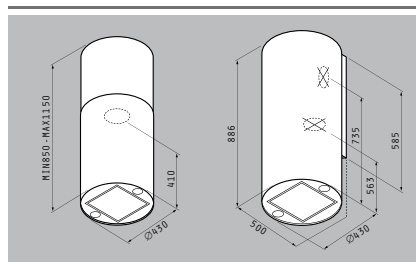

Material: Inox

Motor: Turbo / 250W

Diameter: Ø43cm

2 halogen spots

Extraction rate (free flow): 900m³/h

Controls: Electronic buttons

Noise level: 47-67dB

Metallic filters: 1

065941501
Carbon filter
Required: 2