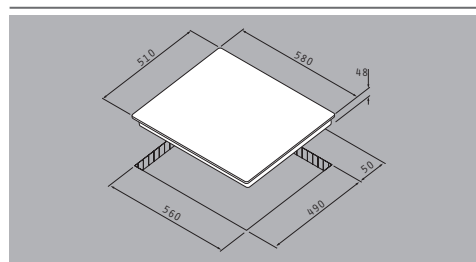

Dimensions: 580 x 510mm

Touch controls

9 function levels

Safety lock

Residual heat indicator

Timer

Overflow safety device

Rapid heating

Hobs