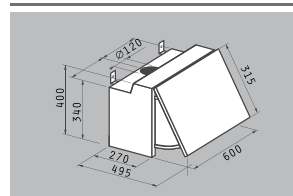

Folding Integrated with Metallic Filters *essential*

Energy class **E**

Color

Ar. number

WHITE

065012501

Energy class **E**

BROWN

065012601

065099801
Carbon filter
Required: 2

Color: white / brown | Width: 60cm

Extraction rate (free flow): 450m³/h

Noise level: 51-66dB

Motor: 2 x 110W

Halogen lamps

Controls: Sliding buttons

Metallic filters: 2