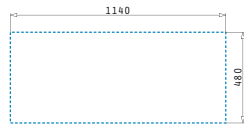

LIFETIME GUARANTEE

stainless steel
18/10
AISI 304

PYRAMIS
Kitchen Inspirations

Stainless Steel Sinks

Studio

STUDIO (116X50) 2B 1D REV

Sink dimensions: 1160 x 500mm
Bowl dimensions: 340 x 400 x 200mm / 340 x 400 x 200mm
Minimum base unit: **80cm**
Bowl overflow