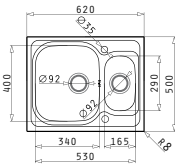

Amaltia Series

LIFETIME GUARANTEE

stainless steel
18/10
AISI 304

PYRAMIS
Kitchen Inspirations

Stainless Steel Sinks

Amaltia

AMALTIA (62X50) 1 1/2B

Sink dimensions: 620 x 500mm
Bowl dimensions: 340 x 400 x 190mm / 165 x 290 x 130mm
Minimum base unit: 60cm
Bowl overflow