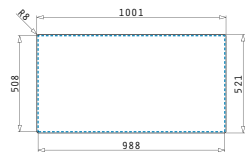

LIFETIME GUARANTEE

stainless steel
18/10
AISI 304

PYRAMIS
Kitchen Inspirations

Stainless Steel Sinks

Olynthos

OLYNTHOS (100X52) 1B 1D LH

Sink dimensions: 1000 x 520mm
Bowl dimensions: 450 x 400 x 200mm
Minimum base unit: **50cm**
Bowl overflow

Inset installation

Finish	Ar. number	Tap holes	Waste valve	Packaging
BRUSHED	108911401	2 tap holes	Square	1 item / carton box

Carton box includes: Pop up waste valve & siphon.

Suitable accessories

043001501
Glass chopping board

043001201
Steel colander

525007201
Steel roll mat

Included waste fittings

521205401
Pop up square waste valve with bowl overflow

521055801
Siphon for sinks with 1 bowl

OLYNTHOS (100X52) 1B 1D RH

Sink dimensions: 1000 x 520mm
Bowl dimensions: 450 x 400 x 200mm
Minimum base unit: **50cm**
Bowl overflow

Finish	Ar. number	Tap holes	Waste valve	Packaging
BRUSHED	108911301	2 tap holes	Square	1 item / carton box

Carton box includes: Pop up waste valve & siphon.

Suitable accessories

043001501
Glass chopping board

043001201
Steel colander

525007201
Steel roll mat

Included waste fittings

521205401
Pop up square waste valve with bowl overflow

521055801
Siphon for sinks with 1 bowl