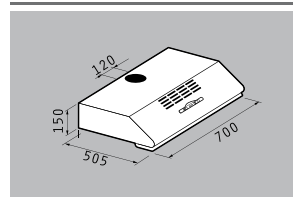

065099801
Carbon filter
Required: 2

Color: white / brown

Width: 70cm

Extraction rate (free flow): 450m³/h

Noise level: 51-68dB | Motor: 2 x 110W

Halogen lamps

Controls: Sliding buttons

Metallic filters: 2