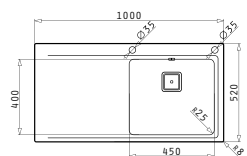

Sink dimensions: 1000 x 520mm
Bowl dimensions: 450 x 400 x 200mm
Minimum base unit: **50cm**
Bowl overflow

Flushmount installation