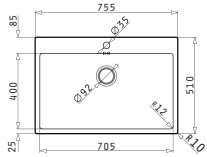

Also suitable:

521102101
Pop up waste valve Ø92 with bowl overflow

ISTROS (75,5X51) 1B FM

Sink dimensions: 755 x 510mm
Bowl dimensions: 705 x 400 x 200mm
Minimum base unit: **80cm**
Bowl overflow

Finish	Ar. number	Tap holes	Waste valve	Packaging
BRUSHED	101041801	1 tap hole	Ø92mm	1 item / carton box