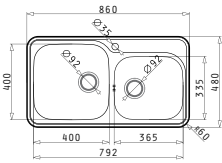

stainless steel
18/10
AISI 304

PYRAMIS
Kitchen Inspirations

Stainless Steel Sinks

Space

SPACE MID

Sink dimensions: 860 x 480mm
Bowl dimensions: 400 x 400 x 200mm / 365 x 335 x 150mm
Minimum base unit: **80cm**
Bowl overflow