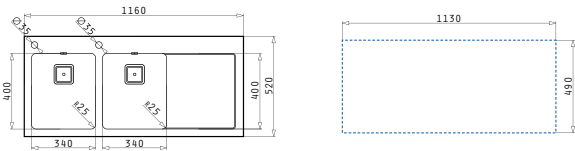

521055201
Siphon for sinks with 2 bowls of unequal depth

Crystalon

CRYSTALON (116X52) 2B 1D LH

Sink dimensions: 1160 x 520mm
Bowl dimensions: 340 x 400 x 200mm / 340 x 400 x 200mm
Minimum base unit: **80cm**
Bowl overflow