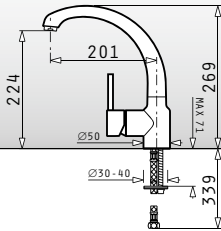

Armonica classic

Single lever mixer tap with ceramic disc mechanism