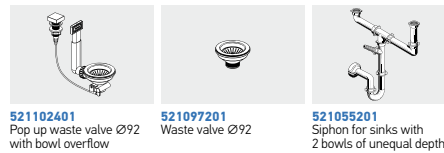

Suitable accessories

Included waste fittings

PELLA (60,5X52) 1 1/2B RH

Sink dimensions: 605 x 520mm
Bowl dimensions: 170 x 400 x 140mm / 340 x 400 x 200mm
Minimum base unit: 60cm
Bowl overflow

Flushmount installation