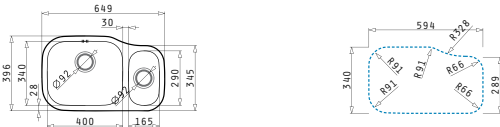

Stainless Steel Sinks

DIONE (65X40) 1 1/2B LH

Sink dimensions: 649 x 396mm
Bowl dimensions: 400 x 340 x 180mm / 165 x 290 x 120mm
Minimum base unit: **80cm**
Bowl overflow

Finish	Ar. number	Tap holes	Waste valves	Packaging
POLISHED	109400430	No tap holes	Ø92mm	1 item / carton box