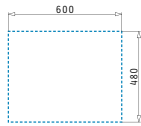

Amaltia Series

LIFETIME GUARANTEE

stainless steel
18/10
AISI 304

PYRAMIS
Kitchen Inspirations

Stainless Steel Sinks

Amaltia

AMALTIA (62X50) 1 1/2B

Sink dimensions: 620 x 500mm
Bowl dimensions: 340 x 400 x 190mm / 165 x 290 x 130mm
Minimum base unit: 60cm
Bowl overflow