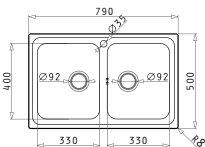

Suitable accessories

Suitable waste fittings

ALEA (79X50) 2B

NEW!

Sink dimensions: 790 x 500mm
Bowl dimensions: 330 x 400 x 190mm / 330 x 400 x 190mm
Minimum base unit: 80cm
Bowl overflow

Finish	Ar. number	Tap holes	Waste valves	Packaging
POLISHED	107157601	1 tap hole	Ø92mm	Carton sleeve
LINEN	107160701	1 tap hole	Ø92mm	Carton sleeve