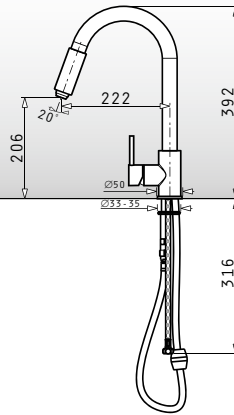

Spaniato premium

Single lever mixer tap with ceramic disc mechanism & pull-out spray