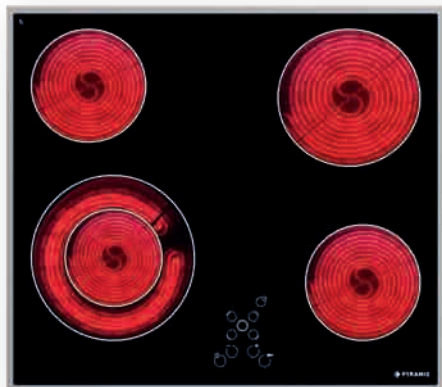

Hobs

Hob 58HL 533 Touch independent

Ar. number

030032601

5 Zones Highlight:

	Ø145mm / 1200W
	Ø180mm / 1800W
	Ø120 / 210mm, 700 / 2100W
	Ø145mm / 1200W