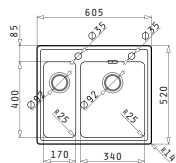

Suitable accessories

Included waste fittings

PELLA (60,5X52) 1 1/2B RH

Sink dimensions: 605 x 520mm
Bowl dimensions: 170 x 400 x 140mm / 340 x 400 x 200mm
Minimum base unit: 60cm
Bowl overflow

Flushmount installation