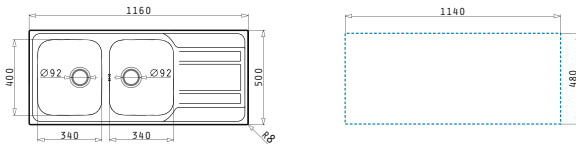

Suitable accessories

Suitable waste fittings

ZEDA (100X50) 1 1/2B 1D

Sink dimensions: 1000 x 500mm
Bowl dimensions: 340 x 400 x 160mm / 170 x 275 x 90mm
Minimum base unit: 60cm
Bowl overflow

Finish	Ar. number	Bowl position	Waste valves	Packaging
POLISHED	101103301	Reversible No tap holes	Ø92mm	Carton sleeve
LINEN	100186301	Reversible No tap holes	Ø92mm	Carton sleeve

Suitable accessories

Suitable waste fittings

Stainless Steel Sinks

ZEDA (116X50) 2B 1D

Sink dimensions: 1160 x 500mm
Bowl dimensions: 340 x 400 x 160mm / 340 x 400 x 160mm
Minimum base unit: **80cm**
Bowl overflow