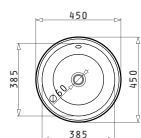

LIFETIME GUARANTEE

stainless steel
18/10
AISI 304

Inset Bowls

LAUNDRY WALL MOUNTED

Sink dimensions: 550 x 450mm
Bowl dimensions: 400 x 500 x 230mm
Bowl overflow

Finish	Ar. number	Waste valve	Packaging
POLISHED	101004401	Ø92mm	Carton box

Carton box includes: Waste valve.

Wall mounted

Included waste fittings

521097301
Waste valve Ø92
with bowl overflow

Suitable waste fittings

521055801
Siphon for sinks
with 1 bowl

ROYAL

Sink dimensions: Ø450mm
Bowl dimensions: Ø385 x 160mm
Minimum base unit: 45cm
Bowl overflow

Finish	Ar. number	Waste valve	Packaging
BRUSHED	100025301	Ø60mm	5 items / carton box

Inset

Suitable waste fittings

521101301
Waste valve Ø60
with round bowl overflow

521055801
Siphon for sinks
with 1 bowl

ROYAL MINI

Sink dimensions: Ø355mm
Bowl dimensions: Ø305 x 170mm
Minimum base unit: 40cm
Bowl overflow

Finish	Ar. number	Waste valve	Packaging
BRUSHED	100025201	Ø60mm	5 items / carton box

Inset

Suitable waste fittings

521101301
Waste valve Ø60
with round bowl overflow

521055801
Siphon for sinks
with 1 bowl