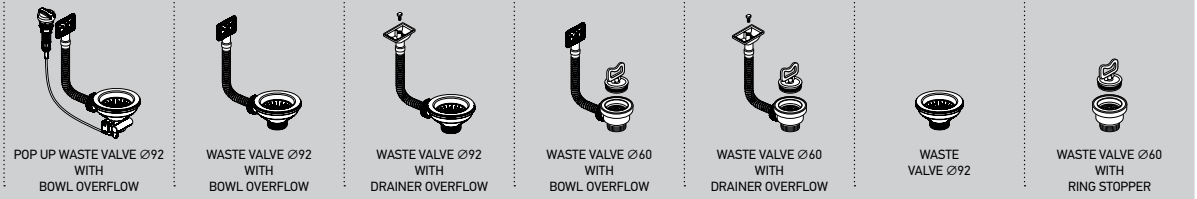

Waste valves

ESSENTIAL	521097901	521097301	521096601	521099801	521096501	521097201	521095501
SPARTA							
SPARTA (62X50) 1B 1D	●	●					
SPARTA (62X50) 1 1/2B	●	●				●	
SPARTA (79X50) 1B 1D	●	●					
SPARTA (79X50) 2B	●	●				●	
SPARTA (86X50) 1B 1D	●	●					
SPARTA (86X50) 2B	●	●				●	
SPARTA (100X50) 1 1/2B 1D	●	●				●	
SPARTA (100X50) 1B 1D	●	●					
SPARTA (116X50) 2B 1D	●	●				●	
VERA							
VERA (86X50) 1B 1D	●	●					
VERA (100X50) 1 1/2B 1D	●	●				●	
VERA (116X50) 2B 1D	●	●				●	
SR							
SR MINI	●	●					
SR TWIG 1B 1D	●	●					
BASIC							
E33 (Ø92)		●					
E33 (Ø60)				●			
ET78 (Ø92)			●				
ET78 (Ø60)					●		
E78 (Ø92)		●				●	
E78 (Ø60)				●			●
CA1 (Ø92)			●				
CA1 (Ø60)					●		
ET33 FORK (Ø60)				●			
E33/33 (Ø60)				●			●
ET34 (Ø92)		●					
ET34 (Ø60)				●			
CRETA 1B 1D MARGARITA (Ø92)		●					
CRETA 1B 1D MARGARITA (Ø60)				●			
CRETA 1B 1D FLAT (Ø92)		●					
CRETA 1B 1D FLAT (Ø60)				●			

● INCLUDED WASTE VALVES ● SUITABLE WASTE VALVES