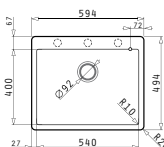

Included waste fittings

521001101 Waste valve Ø92 with bowl overflow
521058301 Space saver siphon for sinks with 1 bowl

PYRAGRANITE ISTROS (61X50) 1B FM

Sink dimensions: 594 x 494mm
Bowl dimensions: 540 x 400 x 200mm
Minimum base unit: 60cm
Bowl overflow