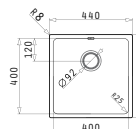

Also suitable

521102401
Pop up waste valve Ø92 with bowl overflow

LYDIA (40X40) 1B

Outer dimensions: 440 x 440mm
Bowl dimensions: 400 x 400 x 200mm
Minimum base unit: **45cm**
Bowl overflow

Cutout template supplied in packaging