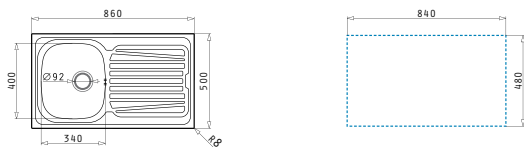

Sink dimensions: 860 x 500mm
Bowl dimensions: 340 x 400 x 150mm
Minimum base unit: **45cm**
Bowl overflow

Finish	Ar. number	Bowl position	Waste valve	Packaging
SATIN	100129801	Reversible No tap holes	Ø92mm	Carton sleeve
LINEN	100133401	Reversible 1+1 tap holes	Ø92mm	Carton sleeve

Suitable accessories

525004801
Wooden chopping board

Inset

EASYFIX™

Suitable waste fittings

521097301
Waste valve Ø92 with bowl overflow

521055801
Siphon for sinks with 1 bowl