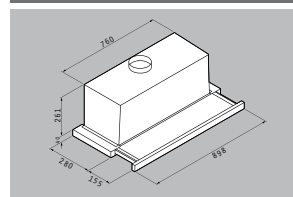

Sliding Turbo 90cm *essential*

Energy class **C**

Ar. number

065017602

065941201
Carbon filter
Required: 2

Color: inox | Width: 90cm

Extraction rate (free flow): 800m³/h

Noise level: 44-65dB

Motor: Turbo / 175W

Halogen lamps

Controls: Push buttons

Metallic filters: 2