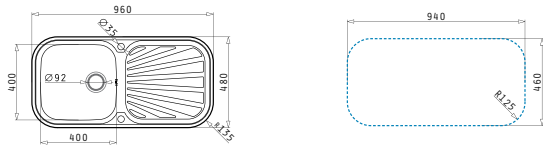

Finish	Ar. number	Tap holes	Waste valve	Packaging
POLISHED	108752401	Reversible 1+1 tap holes	Ø92mm	Carton sleeve

Suitable accessories

525005201
Wooden chopping board

525004001
Steel basket

Inset

EASYFIX™