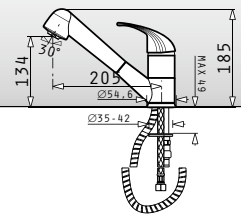

Festivo classic

Single lever mixer tap with ceramic disc mechanism & pull-out spray