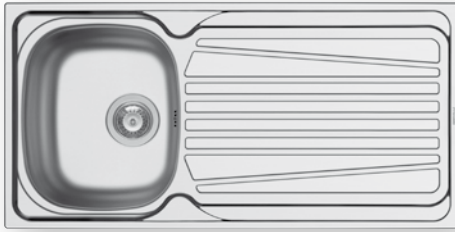

521055101
Siphon for sinks with 2 bowls of equal depth

Sparta

SPARTA (100X50) 1B 1D

Sink dimensions: 1000 x 500mm
Bowl dimensions: 340 x 400 x 150mm
Minimum base unit: 45cm
Bowl overflow

Finish	Ar. number	Bowl position	Waste valve	Packaging
SATIN	100165901	Reversible No tap holes	Ø92mm	Carton sleeve