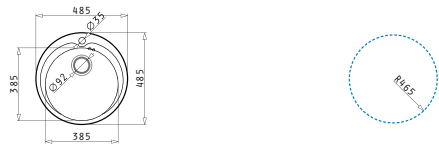

Finish	Ar. number	Tap holes	Waste valve	Packaging
POLISHED	100053701	1 tap hole	$\varnothing 92$mm	10 items / carton box
	100053501	1 tap hole	$\varnothing 60$mm	10 items / carton box
LINEN	100053801	1 tap hole	$\varnothing 92$mm	10 items / carton box

Suitable accessories

525003301
Wooden chopping board

Inset

EASYFIX™

Suitable waste fittings

521055801
Siphon for sinks with 1 bowl