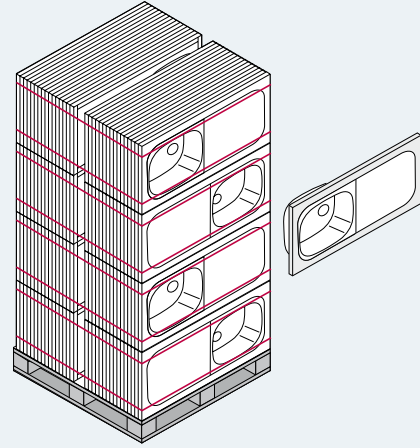

PALLET OF SINKS INDIVIDUALLY PACKED IN CARTON BOXES

B