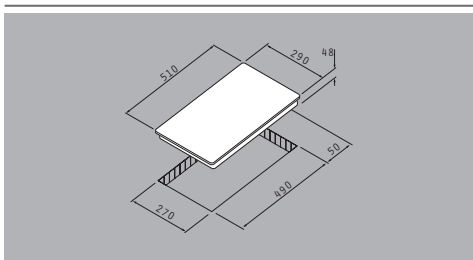

Dimensions: 290 x 510mm

Rheostatic control knobs

Residual heat indicator