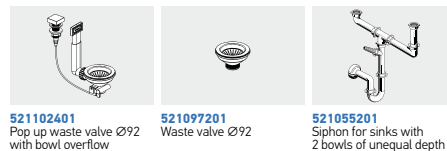

Stainless Steel Sinks

STUDIO (100X50) 1B 1D REV

Sink dimensions: 1000 x 500mm
Bowl dimensions: 450 x 400 x 200mm
Minimum base unit: **60cm**
Bowl overflow

Finish	Ar. number	Bowl position	Waste valve	Packaging
POLISHED	107152330	Reversible 1+1 tap holes	Ø92mm	1 item / carton box