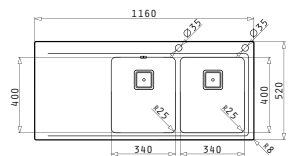

521055101
Siphon for sinks with 2 bowls of equal depth

OLYNTHOS (116X52) 2B 1D RH

Sink dimensions: 1160 x 520mm
Bowl dimensions: 340 x 400 x 200mm / 340 x 400 x 200mm
Minimum base unit: 80cm
Bowl overflow