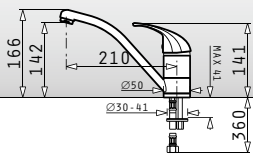

Modo classic

Long spout single lever mixer tap with ceramic disc mechanism