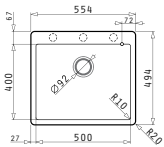

Included waste fittings

521001101
Waste valve Ø92
with bowl overflow

521058301
Space saver siphon for
sinks with 1 bowl

Pyragranite Sinks

PYRAGRANITE ISTROS (57X50) 1B FM

Sink dimensions: 554 x 494mm
Bowl dimensions: 500 x 400 x 200mm
Minimum base unit: 60cm
Bowl overflow