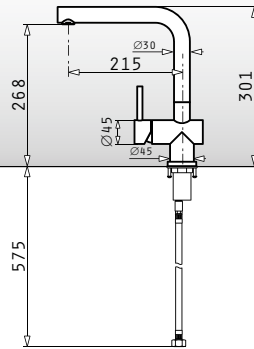

Mandolin premium

Stainless steel single lever mixer tap with ceramic disc mechanism