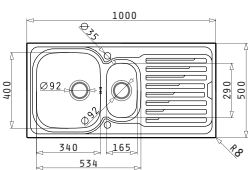

521097201
Waste valve Ø92

521058401
Space saver siphon for sinks with 2 bowls of equal depth

521055101
Siphon for sinks with 2 bowls of equal depth

AMALTIA (100X50) 1 1/2B 1D

Sink dimensions: 1000 x 500mm
Bowl dimensions: 340 x 400 x 190mm / 165 x 290 x 130mm
Minimum base unit: **60cm**
Bowl overflow