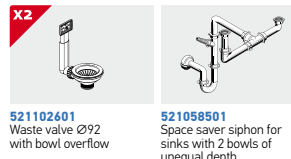

Suitable accessories

Included waste fittings

Also suitable:

ASTRIS (57,5X44) 1 1/2B RH

Outer dimensions: 575 x 440mm
Bowl dimensions: 170 x 400 x 170mm / 340 x 400 x 200mm
Minimum base unit: 60cm
Bowl overflow