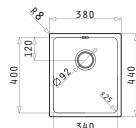

LYDIA (34X40) 1B

Outer dimensions: 380 x 440mm
Bowl dimensions: 340 x 400 x 200mm
Minimum base unit: **40cm**
Bowl overflow

Cutout template supplied in packaging

Finish	Ar. number	Installation type	Waste valve	Packaging
POLISHED	101046001	Undermount	Ø92mm	1 item / carton box