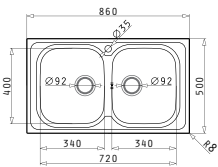

Stainless Steel Sinks

Amaltia

AMALTIA (86X50) 2B

Sink dimensions: 860 x 500mm
Bowl dimensions: 340 x 400 x 190mm / 340 x 400 x 190mm
Minimum base unit: **80cm**
Bowl overflow

Finish	Ar. number	Tap holes	Waste valves	Packaging
POLISHED	107132601	1 tap hole	Ø92mm	Carton sleeve
LINEN	107121201	1 tap hole	Ø92mm	Carton sleeve