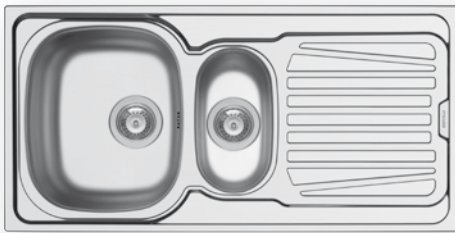

SPARTA (100X50) 1 1/2B 1D