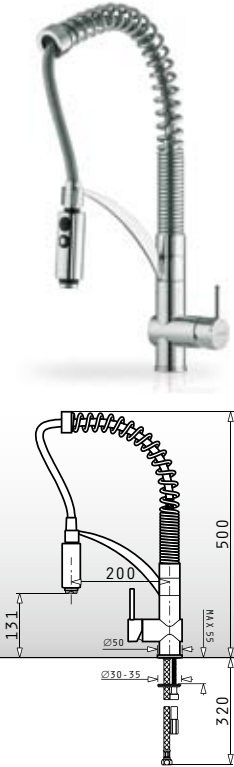

Cresento elegant

Single lever mixer tap with ceramic disc mechanism & pull-out spray