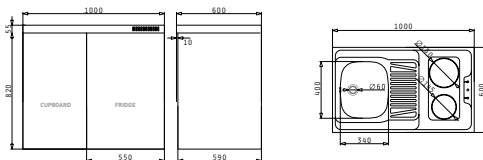

METALLIC MK 323 (100X60)

Bowl position	Ar. number	Tap holes	Waste valve
Right hand bowl	170002501	No tap holes	Ø60mm
Lef hand bowl	170002601	No tap holes	Ø60mm

Packaging includes: Waste valve.

Built-In Hobs

- 1 Rapid Cooking Plate 145mm, 1500W
- 1 Normal Cooking Plate 180mm, 1500W
- Thermostat on both plates
- 2 Switches of 7 Levels

White Metallic Storage Cabinet with Shelf

- Dimensions: 45 x 59 x 82cm

4 Star Zanussi Fridge

- Voltage-Frequency: 230V- 50Hz
- Capacity: 140L
- Dimensions: 55 x 59 x 82cm
- Freezer
- Adjustable Shelves

Waste fittings

Suitable accessories