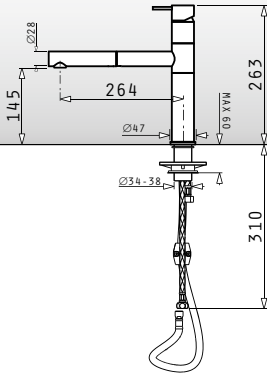

Vibrato premium

Single lever mixer tap with ceramic disc mechanism & pull-out spray