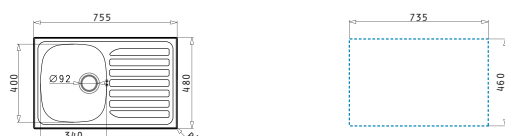

Inset

Suitable waste fittings

521097301
Waste valve Ø92 with bowl overflow

521099801
Waste valve Ø60 with bowl overflow

521055801
Siphon for sinks with 1 bowl

CRETA 1B 1D FLAT

Sink dimensions: 755 x 480mm
Bowl dimensions: 340 x 400 x 150mm
Minimum base unit: 45cm
Bowl overflow