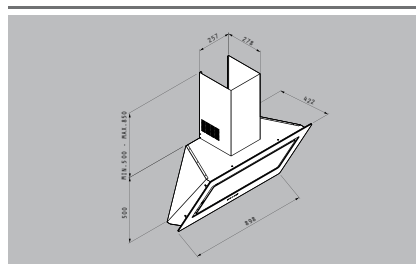

Cookerhoods

Raggio elegant

Energy class

D

Ar. number

065021801

Material: Inox & black glass

Motor: 270W

Width: 90cm

2 halogen spots

Extraction rate (free flow): 900m³/h

Controls: Touch

Noise level: 43-60dB

Metallic filters: 3

065934601
Carbon filter
Required: 2

Cilindrico elegant

Energy class

D

Type

Ar. number

CEILING

065018601

Energy class

D

WALL

065018701