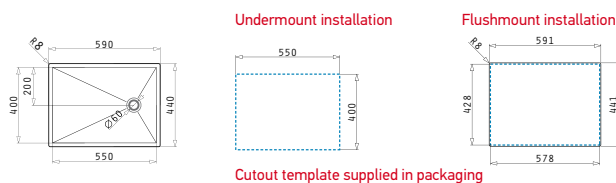

Outer dimensions: 590 x 440mm
Bowl dimensions: 550 x 400 x 18mm
Minimum base unit: 60cm