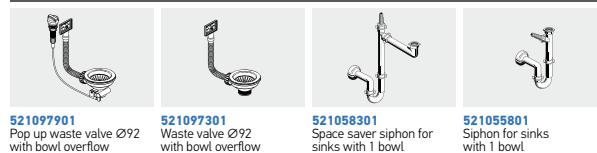

Suitable waste fittings