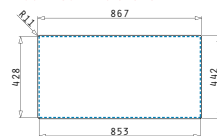

Finish	Ar. number	Installation type	Waste valves	Packaging
BRUSHED	101031001	Undermount	Ø92mm	1 item / carton box
BRUSHED	101031401	Flushmount	Ø92mm	1 item / carton box

Carton box includes: Waste valves & space saver siphon.