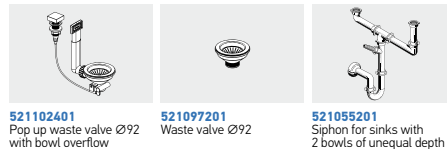

Included waste fittings