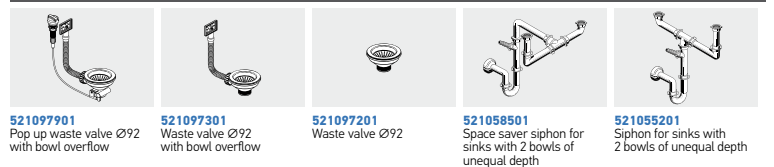

Suitable accessories

Suitable waste fittings

ZEDA (100X50) 1 1/2B 1D

Sink dimensions: 1000 x 500mm
Bowl dimensions: 340 x 400 x 160mm / 170 x 275 x 90mm
Minimum base unit: 60cm
Bowl overflow

Finish	Ar. number	Bowl position	Waste valves	Packaging
POLISHED	101103301	Reversible No tap holes	Ø92mm	Carton sleeve
LINEN	100186301	Reversible No tap holes	Ø92mm	Carton sleeve

Suitable accessories

Suitable waste fittings

Stainless Steel Sinks

ZEDA (116X50) 2B 1D

Sink dimensions: 1160 x 500mm
Bowl dimensions: 340 x 400 x 160mm / 340 x 400 x 160mm
Minimum base unit: **80cm**
Bowl overflow