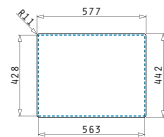

Cutout template supplied in packaging

Flushmount installation