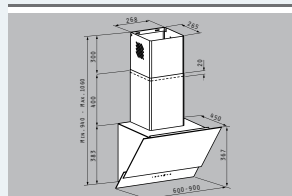

065935901
Carbon filter Set
Required Sets: 1

Material: Inox & black glass

Width: 90cm / 60cm

Extraction rate (free flow): 600m³/h

Noise level: 53-67dB | Motor: 180W

Halogen spots

Controls: Touch

Metallic filters: 1