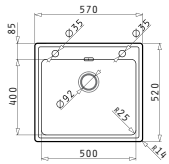

Sink dimensions: 570 x 520mm
Bowl dimensions: 500 x 400 x 200mm
Minimum base unit: **60cm**
Bowl overflow

Flushmount installation