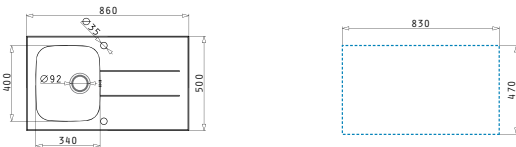

521055101
Siphon for sinks with 2 bowls of equal depth

Concerto Series

Concerto

CONCERTO (86X50) 1B 1D

Sink dimensions: 860 x 500mm
Bowl dimensions: 340 x 400 x 180mm
Minimum base unit: **45cm**
Bowl overflow