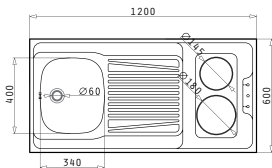

Suitable accessories

525004801
Wooden chopping board

Waste fittings

521099801
Waste valve Ø60 with bowl overflow

4 Sides Down

PANTRY (120X60X5,5cm) 1B 1D 2 UNEQUAL ELECTRIC HOBS

Pantry dimensions: 1200 x 600 x 55mm
 Bowl dimensions: 340 x 400 x 150mm
 Minimum base unit: 45cm
 Bowl overflow