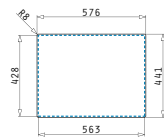

Flushmount installation