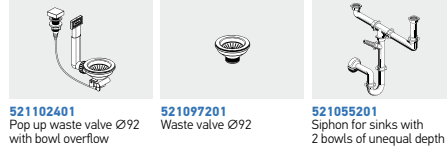

Included waste fittings