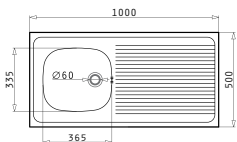

521055101
Siphon for sinks with 2 bowls of equal depth

INTERNATIONAL (100X50) 1B 1D NARROW

Sink dimensions: 1000 x 500mm
Bowl dimensions: 365 x 335 x 150mm
Minimum base unit: **45cm**
Bowl overflow

Finish	Ar. number	Bow position	Waste valve	Bending type
SATIN	100100201	Reversible No tap holes	Ø60mm	4 sides down
SATIN	100106601	Reversible No tap holes	Ø60mm	4 sides down with wooden frame