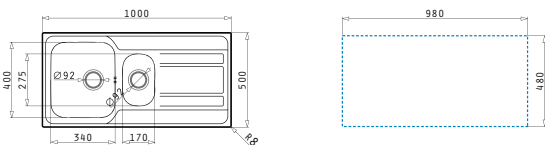

Suitable accessories

Suitable waste fittings

ZEDA (100X50) 1 1/2B 1D

Sink dimensions: 1000 x 500mm
Bowl dimensions: 340 x 400 x 160mm / 170 x 275 x 90mm
Minimum base unit: 60cm
Bowl overflow

Finish	Ar. number	Bowl position	Waste valves	Packaging
POLISHED	101103301	Reversible No tap holes	Ø92mm	Carton sleeve
LINEN	100186301	Reversible No tap holes	Ø92mm	Carton sleeve