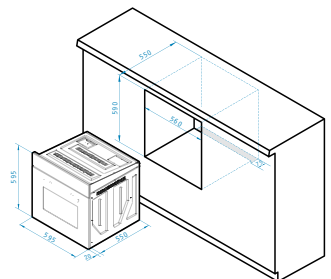

Oven 60IN 1065 Inox independent

Ar. number

Energy class **A**

034005201

Dimensions: 595 x 595 x 570mm

8 functions

Capacity: 66 litres

Push-pull buttons

Digital clock

Double glazed door

Removable inner glass

Side racks

Easy to clean enamelled cavity

Included:

1 grid

1 tray