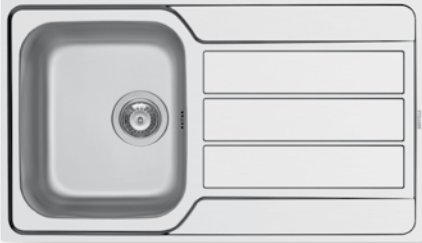

LIFETIME GUARANTEE

stainless steel
18/10
AISI 304

PYRAMIS
Kitchen Inspirations

Stainless Steel Sinks

Athena Flushmount

ATHENA (86X50) 1B 1D FM