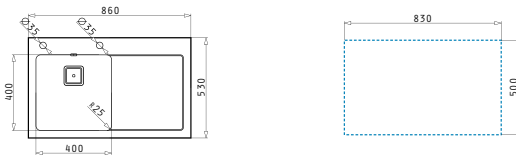

Crystalon Series

Crystalon

CRYSTALON (86X53) 1B 1D LH

Sink dimensions: 860 x 530mm
Bowl dimensions: 400 x 400 x 200mm
Minimum base unit: **50cm**
Bowl overflow

Finish	Ar. number	Tap holes	Waste valve	Packaging
STEEL & BLACK GLASS	109504330	2 tap holes	Square	1 item / carton box