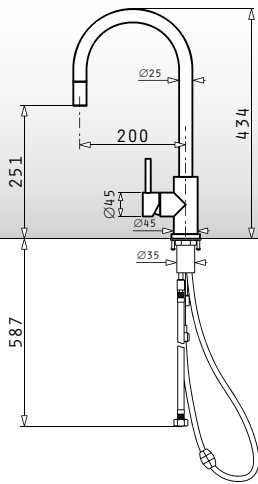

Verismo premium

Stainless steel single lever mixer tap with ceramic disc mechanism & pull-out spray