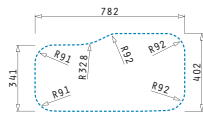

Sink dimensions: 838 x 458mm
Bowl dimensions: 300 x 340 x 170mm / 450 x 400 x 200mm
Minimum base unit: **90cm**
Bowl overflow