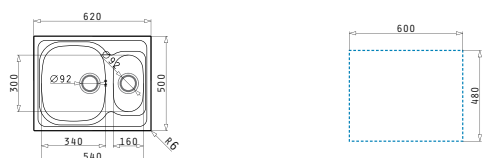

Finish	Ar. number	Bowl position	Waste valves	Packaging
SATIN	100125301	Reversible No tap holes	Ø92mm	Carton sleeve
LINEN	100130701	Reversible No tap holes	Ø92mm	Carton sleeve

Suitable accessories

Inset

EASYFIX™

Suitable waste fittings