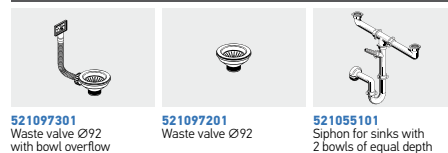

Suitable waste fittings (for sink with overflow)