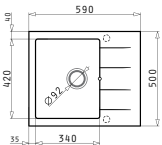

Pyragranite Athlos

PYRAGRANITE ATHLOS (59X50) 1B 1D

Sink dimensions: 590 x 500mm
Bowl dimensions: 340 x 420 x 186mm
Minimum base unit: 45cm
Bowl overflow

Color	Ar. number	Waste valve	Packaging
SNOW	070010911	Ø92mm	1 item / carton box
CARBON	070011011	Ø92mm	1 item / carton box
BEIGE	070069911	Ø92mm	1 item / carton box
MOCHA	070011111	Ø92mm	1 item / carton box
CHOCOLATE	070011211	Ø92mm	1 item / carton box
IRON GREY	070011311	Ø92mm	1 item / carton box

Carton box includes: Waste valve & space saver siphon.

Inset

Suitable accessories

525006601
Wooden chopping board

043000901
Steel colander

Included waste fittings

521001101
Waste valve Ø92 with bowl overflow

521058301
Space saver siphon for sinks with 1 bowl

PYRAGRANITE ATHLOS (79X50) 1B 1D

Sink dimensions: 790 x 500mm
Bowl dimensions: 335 x 420 x 186mm
Minimum base unit: 45cm
Bowl overflow

Color	Ar. number	Waste valve	Packaging
SNOW	070070011	Ø92mm	1 item / carton box
CARBON	070070111	Ø92mm	1 item / carton box
BEIGE	070070211	Ø92mm	1 item / carton box
MOCHA	070070311	Ø92mm	1 item / carton box
CHOCOLATE	070070411	Ø92mm	1 item / carton box
IRON GREY	070070511	Ø92mm	1 item / carton box

Carton box includes: Waste valve & space saver siphon.

Inset

Suitable accessories

525006601
Wooden chopping board

043000901
Steel colander

Included waste fittings

521001101
Waste valve Ø92 with bowl overflow

521058301
Space saver siphon for sinks with 1 bowl