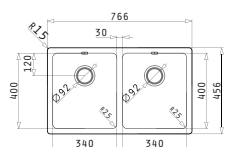

521102501 Waste valve Ø92 with bowl overflow
521058501 Space saver siphon for sinks with 2 bowls of unequal depth

Also suitable

521102401 Pop up waste valve Ø92 with bowl overflow

LYDIA (77X46) 2B

Outer dimensions: 776 x 456mm
Bowl dimensions: 340 x 400 x 200mm / 340 x 400 x 200mm
Minimum base unit: 80cm
Bowl overflow