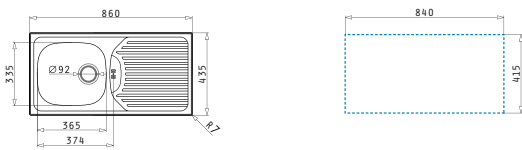

Sink dimensions: 860 x 435mm
Bowl dimensions: 365 x 335 x 150mm
Minimum base unit: **50cm**
Drainer overflow