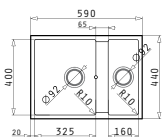

Included waste fittings

521001101
Waste valve Ø92 with bowl overflow

521058301
Space saver siphon for sinks with 1 bowl

PYRAGRANITE TETRAGON (59X44) 1 1/2B

Outer dimensions: 590 x 440mm
Bowl dimensions: 325 x 400 x 200mm / 160 x 400 x 170mm
Minimum base unit: 60cm
Bowl overflow