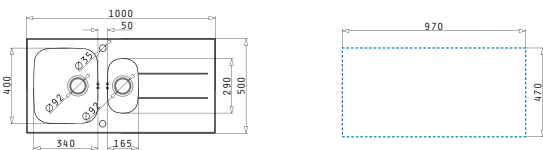

521006301
Ø92 waste valve
cover

Included waste fittings

521205802
Pop up waste valve Ø92
with bowl overflow

521055801
Siphon for sinks
with 1 bowl

CONCERTO (100X50) 1 1/2B 1D

Sink dimensions: 1000 x 500mm
Bowl dimensions: 340 x 400 x 180mm / 165 x 290 x 120mm
Minimum base unit: **60cm**
Bowl overflow