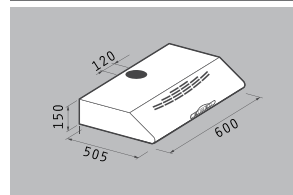

Standard 60cm 1 Motor *essential*

Energy class **D**

Energy class **D**

Color Ar. number

WHITE **065001001**

BROWN **065001101**

065099801
Carbon filter
Required: 1

Color: white / brown

Width: 60cm

Extraction rate (free flow): 250m³/h

Noise level: 48-61dB | Motor: 110W

Halogen lamps

Controls: Sliding buttons

Standard 60cm 2 Motors with Metallic Filters *essential*

Energy class **E**

Energy class **E**

Energy class **E**

Color Ar. number

WHITE **065100101**

BROWN **065100201**

INOX **065100301**