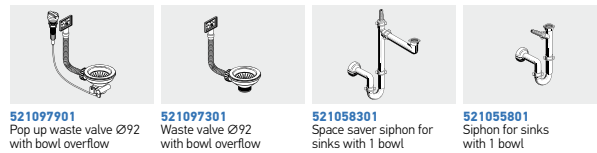

Suitable accessories

Suitable waste fittings

ATHENA (100X50) 1 1/2B 1D FM

Sink dimensions: 1000 x 500mm
Bowl dimensions: 340 x 400 x 160mm / 170 x 275 x 90mm
Minimum base unit: **60cm**
Bowl overflow

Finish	Ar. number	Bowl position	Waste valves	Packaging
POLISHED	101140601	Reversible No tap holes	Ø92mm	Carton sleeve

Suitable accessories

Suitable waste fittings

Athena Series

Athena

ATHENA (62X50) 1B 1D

Sink dimensions: 620 x 500mm
Bowl dimensions: 340 x 400 x 180mm
Minimum base unit: 45cm
Bowl overflow

Finish	Ar. number	Bowl position	Waste valve	Packaging
SATIN	100187101	Reversible 1+1 tap holes	Ø92mm	Carton sleeve
LINEN	100187201	Reversible 1+1 tap holes	Ø92mm	Carton sleeve
POLISHED	101104701	Reversible 1+1 tap holes	Ø92mm	Carton sleeve

Suitable accessories

Suitable waste fittings

ATHENA EXTRA (62X50) 1 1/2B

Sink dimensions: 620 x 500mm
Bowl dimensions: 340 x 400 x 180mm / 165 x 290 x 130mm
Minimum base unit: 60cm
Bowl overflow

Finish	Ar. number	Bowl position	Waste valves	Packaging
LINEN	101230401	Reversible 1+1 tap holes	Ø92mm	Carton sleeve
POLISHED	101200401	Reversible 1+1 tap holes	Ø92mm	Carton sleeve

Suitable accessories

Suitable waste fittings

Stainless Steel Sinks

ATHENA (79X50) 1B 1D

Sink dimensions: 790 x 500mm
Bowl dimensions: 340 x 400 x 180mm
Minimum base unit: **45cm**
Bowl overflow

Finish	Ar. number	Bowl position	Waste valve	Packaging
SATIN	100178701	Reversible No tap holes	Ø92mm	Carton sleeve
LINEN	100180101	Reversible No tap holes	Ø92mm	Carton sleeve
POLISHED	101100501	Reversible No tap holes	Ø92mm	Carton sleeve