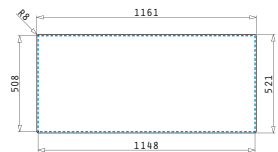

LIFETIME GUARANTEE

stainless steel
18/10
AISI 304

PYRAMIS
Kitchen Inspirations

Stainless Steel Sinks

Olynthos

OLYNTHOS (116X52) 2B 1D LH

Sink dimensions: 1160 x 520mm
Bowl dimensions: 340 x 400 x 200mm / 340 x 400 x 200mm
Minimum base unit: 80cm
Bowl overflow

Inset installation

Finish	Ar. number	Tap holes	Waste valves	Packaging
BRUSHED	108911801	2 tap holes	Square	1 item / carton box

Carton box includes: Pop up waste valve, waste valve & siphon.

Suitable accessories

Included waste fittings

OLYNTHOS (116X52) 2B 1D RH

Sink dimensions: 1160 x 520mm
Bowl dimensions: 340 x 400 x 200mm / 340 x 400 x 200mm
Minimum base unit: 80cm
Bowl overflow

Finish	Ar. number	Tap holes	Waste valves	Packaging
BRUSHED	108911701	2 tap holes	Square	1 item / carton box

Carton box includes: Pop up waste valve, waste valve & siphon.

Suitable accessories

Included waste fittings