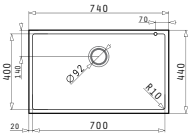

Outer dimensions: 740 x 440mm
Bowl dimensions: 700 x 400 x 200mm
Minimum base unit: 80cm
Bowl overflow