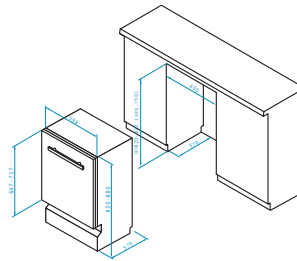

Dishwasher DWE 60Fi

Ar. number

033000601

Energy class **A+**

- Width: 60cm
- Capacity: 12 place settings
- Panel color: Black
- Noise level: 49dB
- Number of programs: 5
- Program temperatures: 40°-50°-65°-70°
- Aqua stop system
- Operation switch: Electronic
- Program indication: Electronic
- On/off function light
- Rinsing light
- Salt light
- Inox filter
- Water softener system
- Washing efficiency class: A
- Drying efficiency class: A