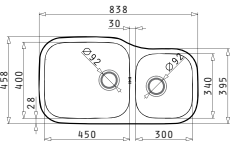

LIFETIME GUARANTEE

stainless steel
18/10
AISI 304

PYRAMIS
Kitchen Inspirations

Stainless Steel Sinks

Dione

DIONE (84X46) 2B LH

Sink dimensions: 838 x 458mm
Bowl dimensions: 450 x 400 x 200mm / 300 x 340 x 170mm
Minimum base unit: **90cm**
Bowl overflow