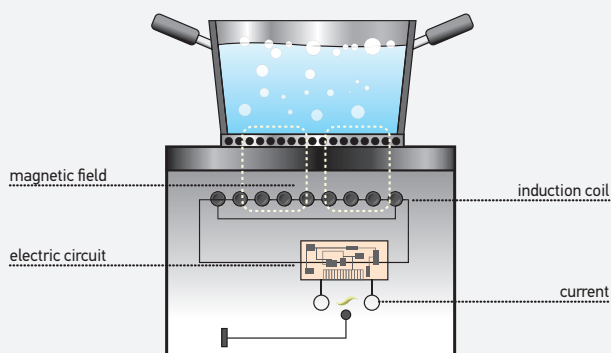

Rapid heating

This function offers a fast preheat to the selected hob for maximum efficiency.

Electronic Ignition (gas burners)

Immediate ignition when turning the knob.

Booster zone (induction hob)

Speeds up the cooking time by applying a higher level of heating (5min), offering more intense and rapid cooking.

Safety

Residual heat indicator

A red digital indicator that warns that the hob is still hot.

Safety lock

All hob functions can be locked to ensure that no power is supplied to the hob preventing accidental activation or child intervention.

Overflow safety device

It locks and switches the hob off, if any fluids should overflow on to the hob's surface.

Safety valve (gas burners)

In case the flame is off, gas flow is automatically cut-off.

Induction hob

The induction hob is based on the natural phenomenon of induction, which converts electromagnetic energy into heat. When an electric current is activated, inductors beneath the hob's surface react when a ferrous pan is situated above. The heat is produced directly into the cookware, while the ceramic surface of the induction hob remains cool.

Thus the boiling time can be reduced up to 50% in comparison to conventional electro-ceramic hobs and therefore cost and energy can be satisfactorily saved. Also, induction hobs are very easy to clean because any food splatters never burn on to the cool surface, so are very simply wiped off.