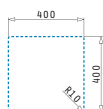

Pyragranite Tetragon

PYRAGRANITE TETRAGON (34X40) 1B

NEW!

Outer dimensions: 380 x 440mm
Bowl dimensions: 340 x 400 x 200mm
Minimum base unit: 40cm
Bowl overflow

Color	Ar. number	Waste valve	Packaging
SNOW	070065311	Ø92mm	1 item / carton box
CARBON	070065411	Ø92mm	1 item / carton box
BEIGE	070065511	Ø92mm	1 item / carton box
MOCHA	070065611	Ø92mm	1 item / carton box
CHOCOLATE	070065711	Ø92mm	1 item / carton box
IRON GREY	070065811	Ø92mm	1 item / carton box

Carton box includes: Waste valve & space saver siphon.

Undermount

Suitable accessories

Included waste fittings

PYRAGRANITE TETRAGON (40X40) 1B

NEW!

Outer dimensions: 440 x 440mm
Bowl dimensions: 400 x 400 x 200mm
Minimum base unit: 50cm
Bowl overflow

Color	Ar. number	Waste valve	Packaging
SNOW	070065911	Ø92mm	1 item / carton box
CARBON	070066011	Ø92mm	1 item / carton box
BEIGE	070066111	Ø92mm	1 item / carton box
MOCHA	070066211	Ø92mm	1 item / carton box
CHOCOLATE	070066311	Ø92mm	1 item / carton box
IRON GREY	070066411	Ø92mm	1 item / carton box

Carton box includes: Waste valve & space saver siphon.

Undermount

Suitable accessories

Included waste fittings