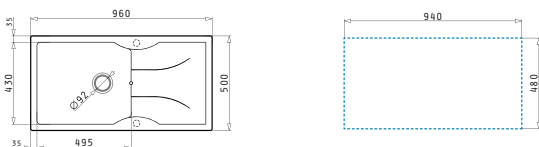

Color	Ar. number	Waste valve	Packaging
GRANO	070032911	Ø92mm	1 item / carton box
CRISTALO BIANCO	070033011	Ø92mm	1 item / carton box
CHAMPAGNE	070033111	Ø92mm	1 item / carton box
GRAPHITE	070022411	Ø92mm	1 item / carton box

Carton box includes: Waste valve & space saver siphon.

Included waste fittings