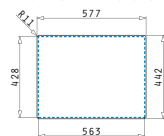

Cutout template supplied in packaging

Flushmount installation