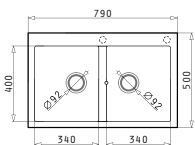

Color	Ar. number	Waste valves	Packaging
SNOW	079810911	Ø92mm	1 item / carton box
CARBON	079811011	Ø92mm	1 item / carton box
BEIGE	079811111	Ø92mm	1 item / carton box
MOCHA	079811211	Ø92mm	1 item / carton box
CHOCOLATE	070037111	Ø92mm	1 item / carton box
IRON GREY	070037211	Ø92mm	1 item / carton box

Carton box includes: Waste valves & space saver siphon.

Inset