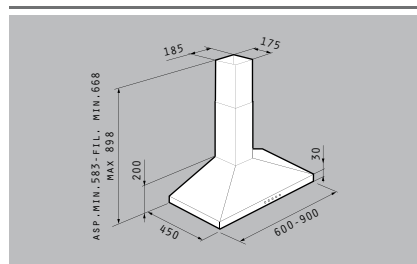

Cookerhoods

Square Chimney classic

Energy class **E**

Energy class **E**

Width Ar. number

90cm **065000401**

60cm **065000301**

Material: Inox