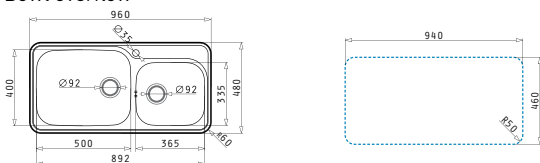

Sink dimensions: 960 x 480mm
Bowl dimensions: 500 x 400 x 210mm / 365 x 335 x 150mm
Minimum base unit: **100cm**
Bowl overflow