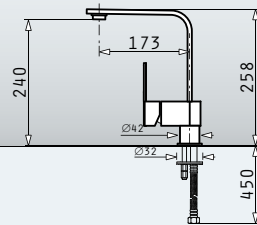

Espressivo essential

Single lever mixer tap with ceramic disc mechanism