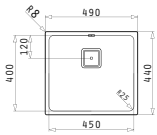

LYDIA (45X40) 1B

Outer dimensions: 490 x 440mm
Bowl dimensions: 450 x 400 x 200mm
Minimum base unit: **50cm**
Bowl overflow

Cutout template supplied in packaging

Finish	Ar. number	Installation type	Waste valve	Packaging
POLISHED	101046201	Undermount	Ø92mm	1 item / carton box