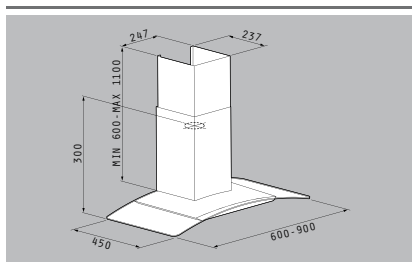

Material: Inox & safety glass

Motor: Turbo / 250W

Width: 90cm

2 halogen spots

Extraction rate (free flow): 850m³/h

Controls: Electronic buttons

Noise level: 48-71dB

Metallic filters: 1

065941401
Carbon filter
Required: 2