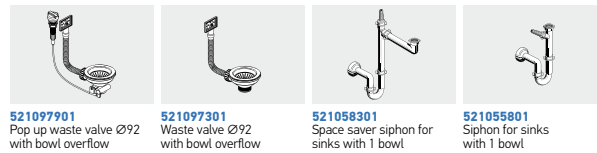

Suitable waste fittings