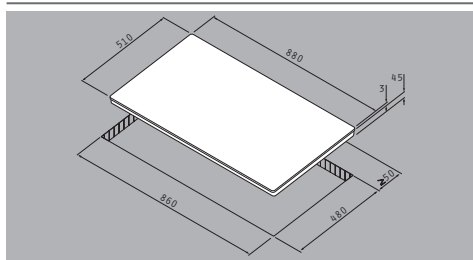

Dimensions: 880 x 510mm

Extra safety device

Automatic ignition (knobs)

Accessories set for gas bottle adaption

Cast iron pan support

Hobs