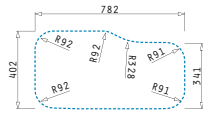

LIFETIME GUARANTEE

stainless steel
18/10
AISI 304

PYRAMIS
Kitchen Inspirations

Stainless Steel Sinks

Dione

DIONE (84X46) 2B LH

Sink dimensions: 838 x 458mm
Bowl dimensions: 450 x 400 x 200mm / 300 x 340 x 170mm
Minimum base unit: **90cm**
Bowl overflow