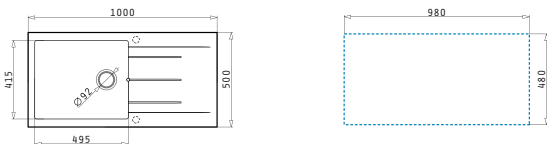

521001001
Waste valve Ø92

521058401
Space saver siphon for sinks with 2 bowls of equal depth

Pyragranite Sinks

PYRAGRANITE ALAZIA (100X50) 1B 1D

Sink dimensions: 1000 x 500mm
Bowl dimensions: 495 x 415 x 205mm
Minimum base unit: 60cm
Bowl overflow