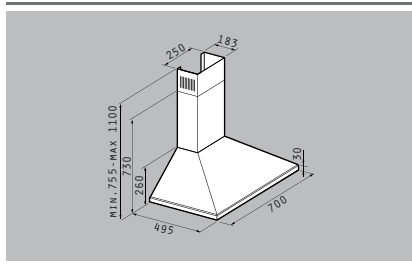

Square Chimney 70cm classic

Ar. number

Energy class **E**

065012201

Material: Inox

Motor: 230W

Width: 70cm

Halogen lamps

Extraction rate (free flow): 600m³/h

Controls: Push buttons

Noise level: 50-58dB

Metallic filters: 3

065099801
Carbon filter
Required: 2

Square Chimney Turbo classic

Width

Ar. number

Energy class **D**

90cm

065007701

Energy class **D**

60cm

065007601