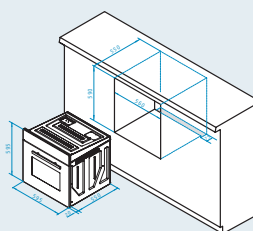

Ovens

Oven 60IN 1011 Inox independent

Energy class **A**

Ar. number

030010801

Dimensions: 595 x 595 x 570mm

9 functions

Capacity: 66 litres

Digital auto programmer

Double glazed door

Removable inner glass

Easy to clean enamelled cavity

Telescopic runners

Included:

1 grid

1 tray