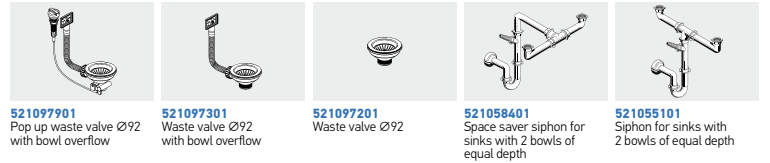

Suitable waste fittings

ATHENA (86X50) 1B 1D

Sink dimensions: 860 x 500mm
Bowl dimensions: 340 x 400 x 180mm
Minimum base unit: 45cm
Bowl overflow

Finish	Ar. number	Bowl position	Waste valve	Packaging
SATIN	100178901	Reversible No tap holes	Ø92mm	Carton sleeve
LINEN	100180401	Reversible No tap holes	Ø92mm	Carton sleeve
POLISHED	101100701	Reversible No tap holes	Ø92mm	Carton sleeve

Suitable accessories

Suitable waste fittings

Stainless Steel Sinks

ATHENA (86X50) 2B

Sink dimensions: 860 x 500mm
Bowl dimensions: 340 x 400 x 160mm / 340 x 400 x 160mm
Minimum base unit: **80cm**
Bowl overflow

Suitable waste fittings

ATHENA EXTRA (100X50) 1B 1D

Sink dimensions: 1000 x 500mm
Bowl dimensions: 500 x 400 x 210mm
Minimum base unit: **60cm**
Bowl overflow

Finish	Ar. number	Bowl position	Waste valve	Packaging
POLISHED	107156901	Reversible 1+1 tap holes	Ø92mm	Carton sleeve
LINEN	107163001	Reversible 1+1 tap holes	Ø92mm	Carton sleeve