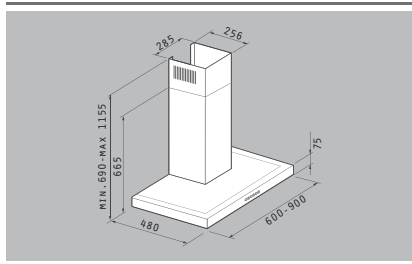

Material: Inox
Width: 90cm / 60cm
Extraction rate (free flow): 850m³/h
Noise level: 46-68dB

Motor: Turbo / 250W
2 halogen spots
Controls: Electronic buttons
Metallic filters: 3 (90cm), 2 (60cm)

065099701
Carbon filter
Required: 2

Oval Chimney classic