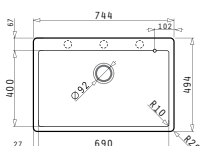

Included waste fittings

521001101 Waste valve Ø92 with bowl overflow
521058301 Space saver siphon for sinks with 1 bowl

Pyragranite Istros Flushmount

PYRAGRANITE ISTROS (76X50) 1B FM

Sink dimensions: 744 x 494mm
Bowl dimensions: 690 x 400 x 200mm
Minimum base unit: 80cm
Bowl overflow