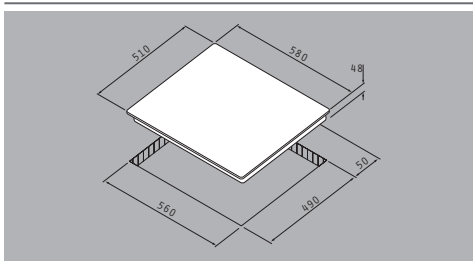

4 Zones Highlight:

	Ø145mm / 1200W
	Ø180mm / 1800W
	Ø210mm / 2100W
	Ø145mm / 1200W

Dimensions: 580 x 510mm

Touch controls

9 function levels

Safety lock

Residual heat indicator

Timer

Overflow safety device

Rapid heating

Hob Gas & Ceramic (2+3) independent

Ar. number

030059901