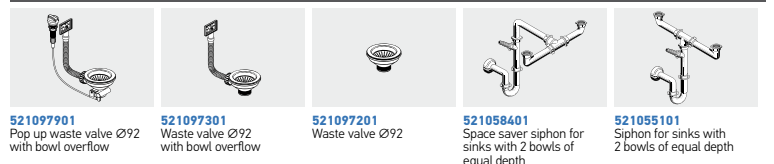

Suitable waste fittings